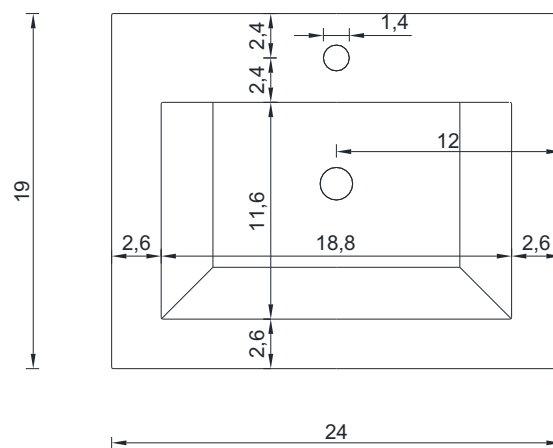

AB-MD624

SORTINO COLLECTION

SIDE VIEW

Vanity With Top

AB-MD624

SORTINO COLLECTION

TOP VIEW

Vanity With Top