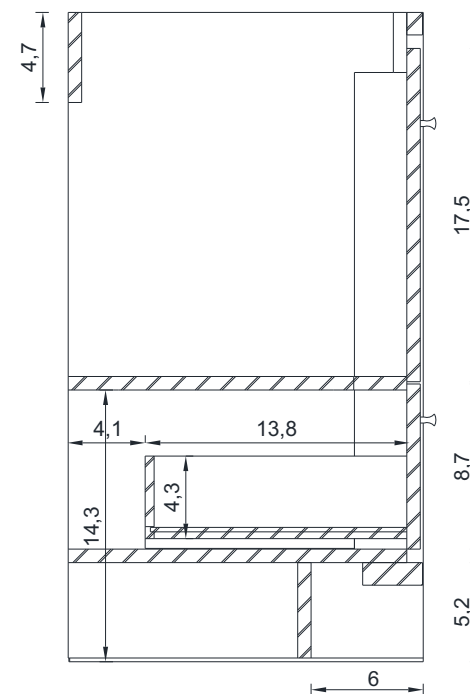

SORTINO COLLECTION

FRONT VIEW

Vanity Only

AB-MD624

SORTINO COLLECTION

SIDE VIEW

A - A SECTION

Vanity Only

AB-MD624

SORTINO COLLECTION

B - B SECTION

Vanity Only

AB-MD624

SORTINO COLLECTION

FRONT VIEW

Vanity With Top

AB-MD624

SORTINO COLLECTION

SIDE VIEW

Vanity With Top

AB-MD624

SORTINO COLLECTION

TOP VIEW

Vanity With Top