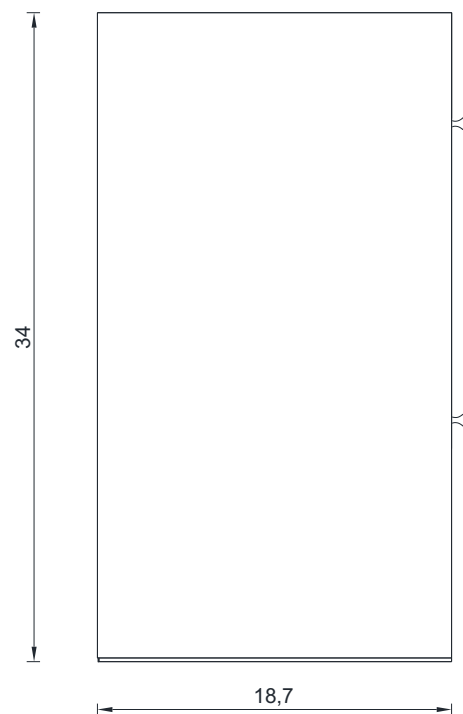

SORTINO COLLECTION

FRONT VIEW

Vanity Only

AB-MD624

SORTINO COLLECTION

SIDE VIEW

A - A SECTION

Vanity Only

AB-MD624

SORTINO COLLECTION

B - B SECTION

Vanity Only

AB-MD624

SORTINO COLLECTION

FRONT VIEW

Vanity With Top