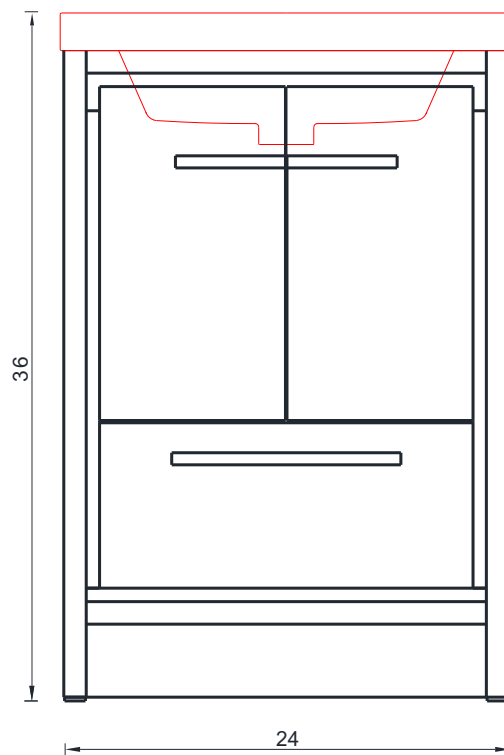

SORTINO COLLECTION

FRONT VIEW

Vanity Only

AB-MD624

SORTINO COLLECTION

SIDE VIEW

A - A SECTION

Vanity Only

AB-MD624

SORTINO COLLECTION

B - B SECTION

Vanity Only

AB-MD624

SORTINO COLLECTION

FRONT VIEW

Vanity With Top

AB-MD624

SORTINO COLLECTION

SIDE VIEW

Vanity With Top

AB-MD624

SORTINO COLLECTION

TOP VIEW

Vanity With Top