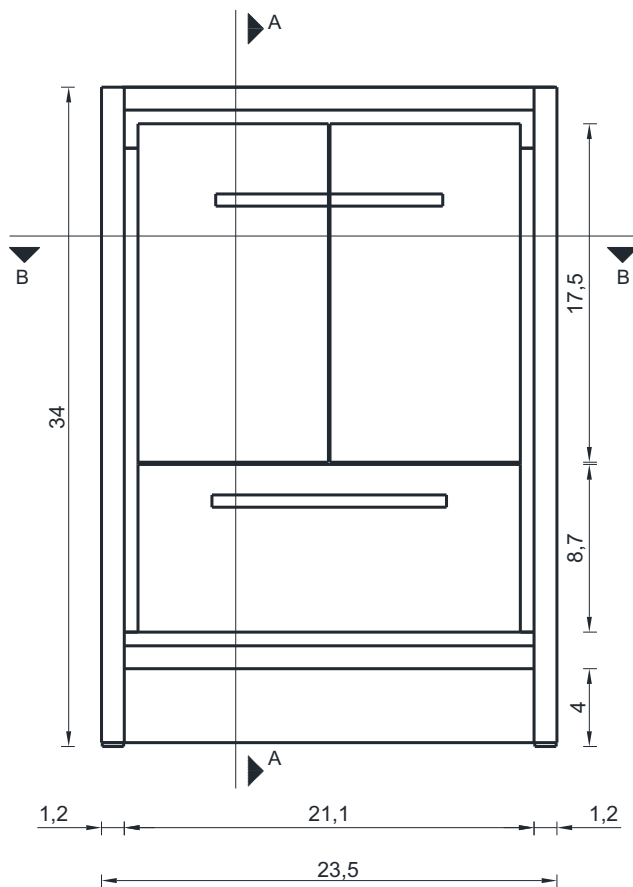

SORTINO COLLECTION

FRONT VIEW

Vanity Only

AB-MD624

SORTINO COLLECTION

SIDE VIEW

A - A SECTION

Vanity Only

AB-MD624

SORTINO COLLECTION

B - B SECTION

Vanity Only

AB-MD624

SORTINO COLLECTION

FRONT VIEW

Vanity With Top

AB-MD624

SORTINO COLLECTION

SIDE VIEW

Vanity With Top

AB-MD624

SORTINO COLLECTION

TOP VIEW

Vanity With Top