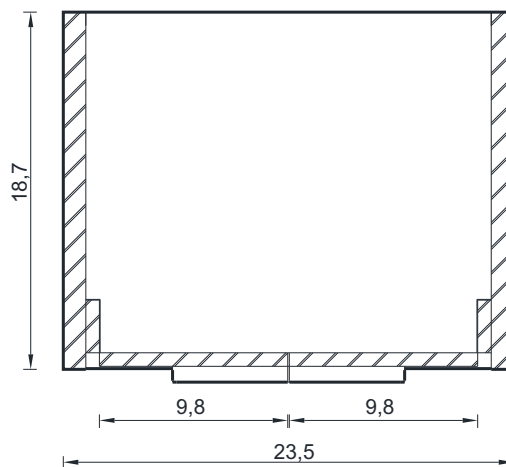

SORTINO COLLECTION

FRONT VIEW

Vanity Only

AB-MD624

SORTINO COLLECTION

SIDE VIEW

A - A SECTION

Vanity Only

AB-MD624

SORTINO COLLECTION

B - B SECTION

Vanity Only

AB-MD624

SORTINO COLLECTION

FRONT VIEW

Vanity With Top