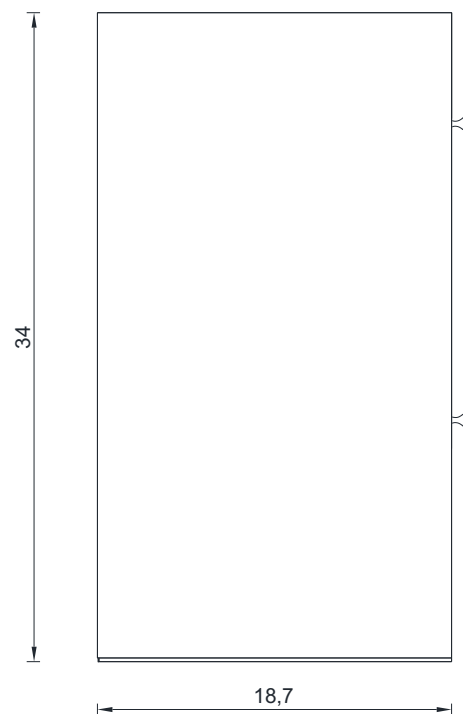

SORTINO COLLECTION

FRONT VIEW

Vanity Only

AB-MD630

SORTINO COLLECTION

SIDE VIEW

A - A SECTION

Vanity Only

AB-MD630

SORTINO COLLECTION

B - B SECTION

Vanity Only

AB-MD630

30"

SORTINO COLLECTION

FRONT VIEW