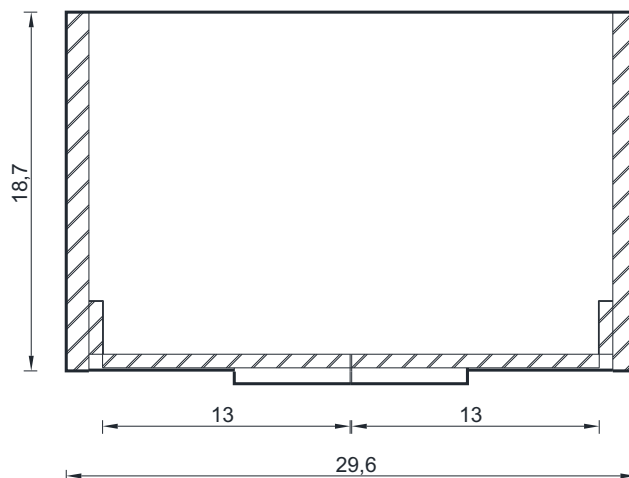

SORTINO COLLECTION

FRONT VIEW

Vanity Only

AB-MD630

SORTINO COLLECTION

SIDE VIEW

A - A SECTION

Vanity Only

AB-MD630

SORTINO COLLECTION

B - B SECTION

Vanity Only

AB-MD630

30"

SORTINO COLLECTION

FRONT VIEW