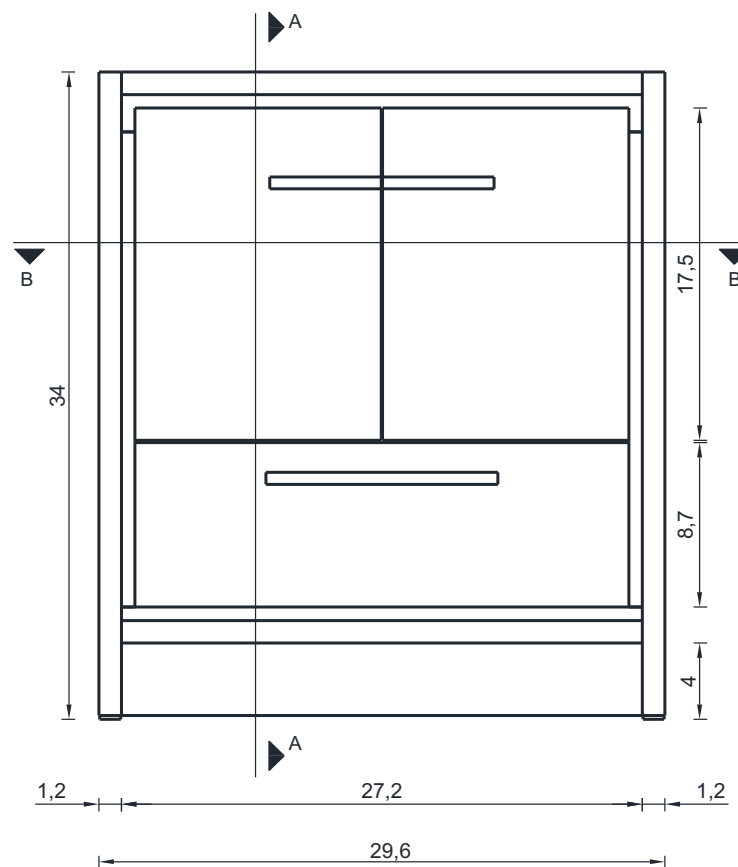

SORTINO COLLECTION

FRONT VIEW

Vanity Only

AB-MD630

SORTINO COLLECTION

SIDE VIEW

A - A SECTION

Vanity Only

AB-MD630

SORTINO COLLECTION

B - B SECTION

Vanity Only

AB-MD630

30"

SORTINO COLLECTION

FRONT VIEW

Vanity With Top

AB-MD630

ALYA
Bath

SORTINO COLLECTION

SIDE VIEW

Vanity With Top

AB-MD630

SORTINO COLLECTION

TOP VIEW

Vanity With Top

AB-MD630