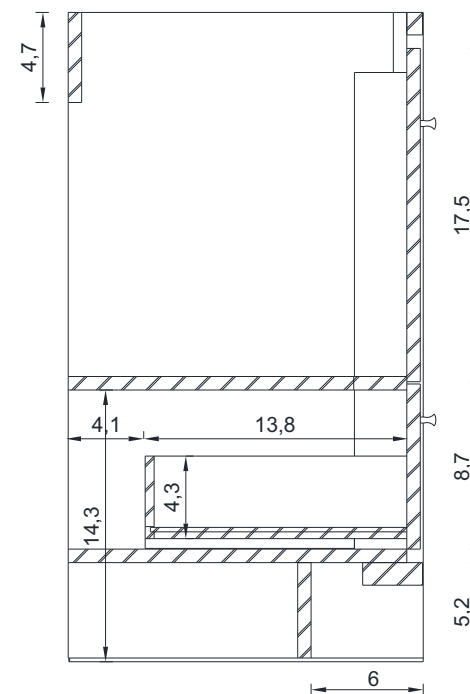

SORTINO COLLECTION

FRONT VIEW

Vanity Only

AB-MD630

SORTINO COLLECTION

SIDE VIEW

A - A SECTION

Vanity Only

AB-MD630

SORTINO COLLECTION

B - B SECTION

Vanity Only

AB-MD630

30"

SORTINO COLLECTION

FRONT VIEW

TOP VIEW

Vanity With Top

AB-MD630