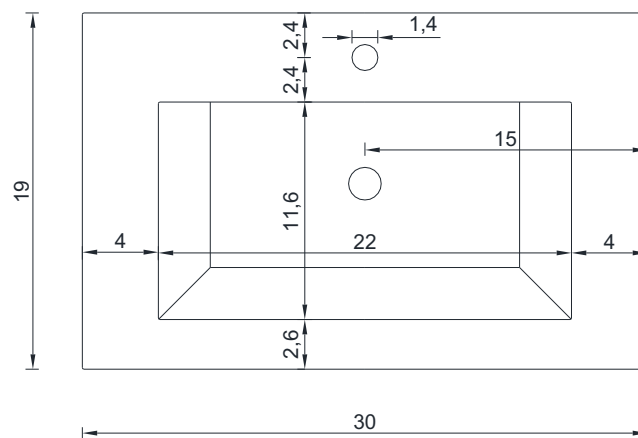

SORTINO COLLECTION

TOP VIEW

Vanity With Top

AB-MD630