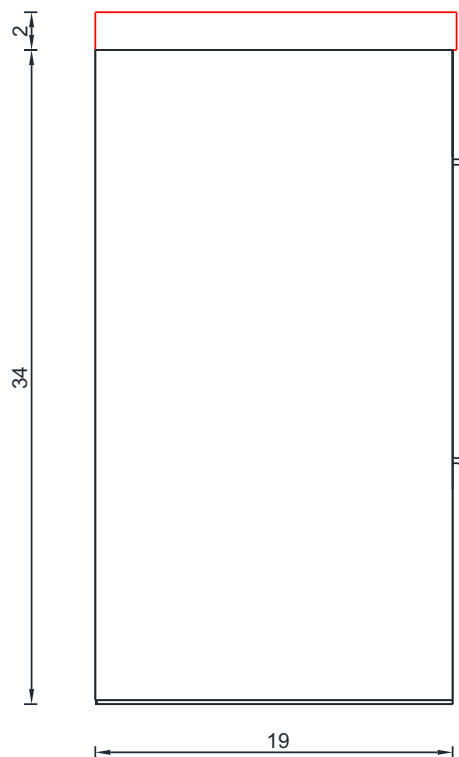

SORTINO COLLECTION

SIDE VIEW

Vanity With Top

AB-MD630