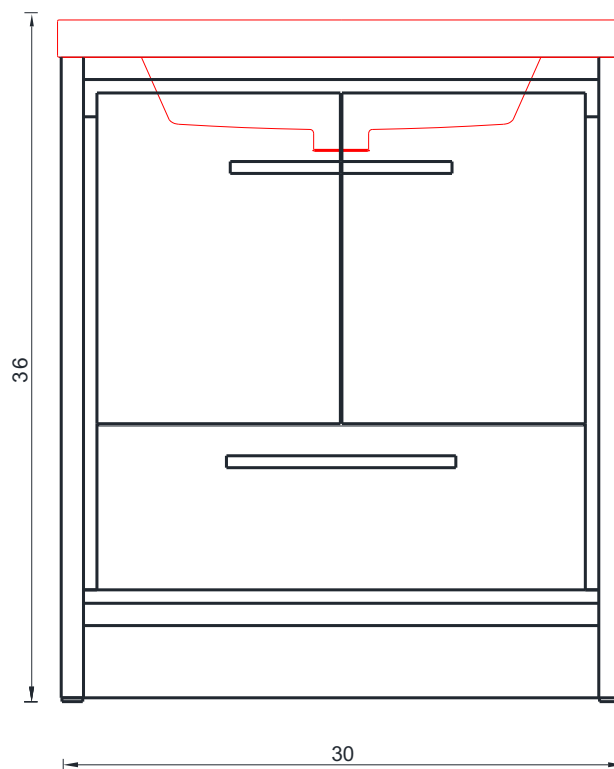

SORTINO COLLECTION

FRONT VIEW

Vanity Only

AB-MD630

SORTINO COLLECTION

SIDE VIEW

A - A SECTION

Vanity Only

AB-MD630

SORTINO COLLECTION

B - B SECTION

Vanity Only

AB-MD630

30"

SORTINO COLLECTION

FRONT VIEW