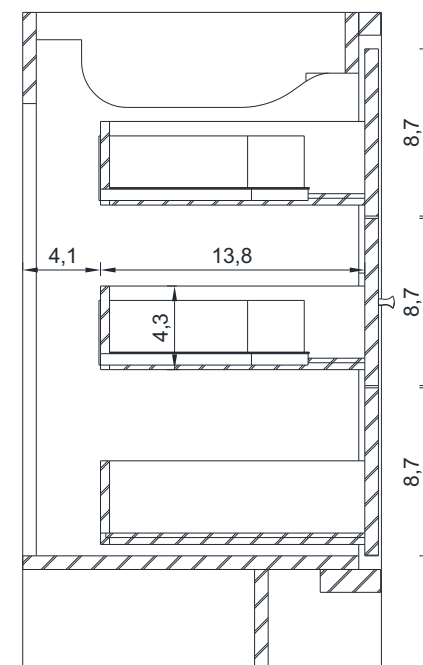

## SORTINO COLLECTION

SIDE VIEW

A - A SECTION

B - B SECTION

Vanity Only

AB-MD648