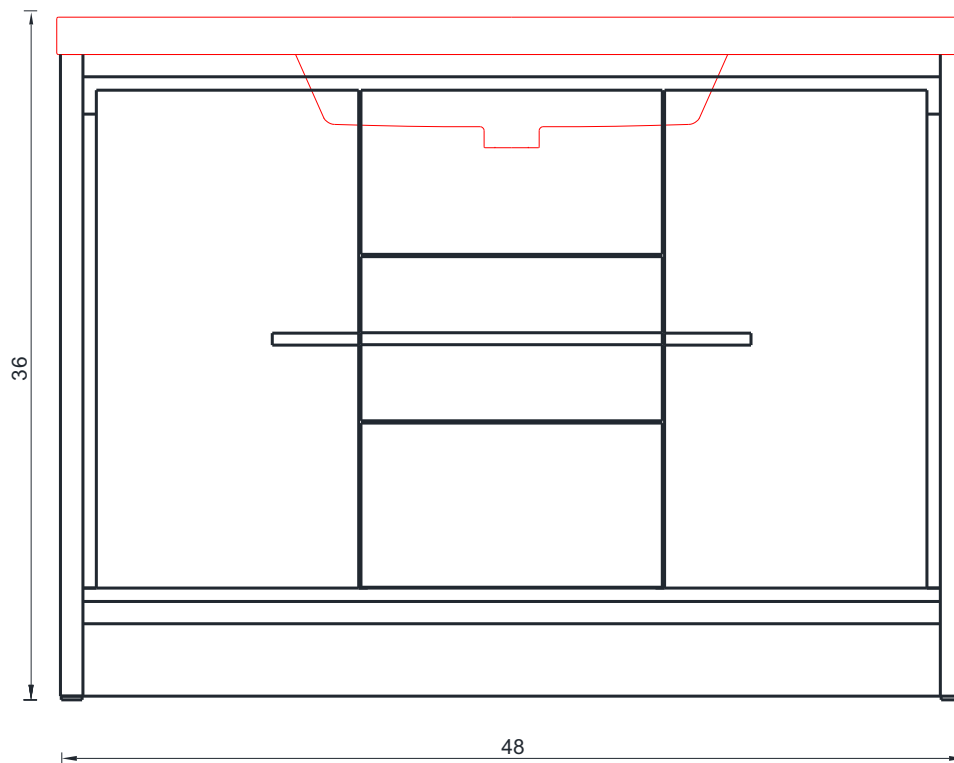

48"

SORTINO COLLECTION

FRONT VIEW

Vanity With Top

AB-MD648

ALYA
Bath