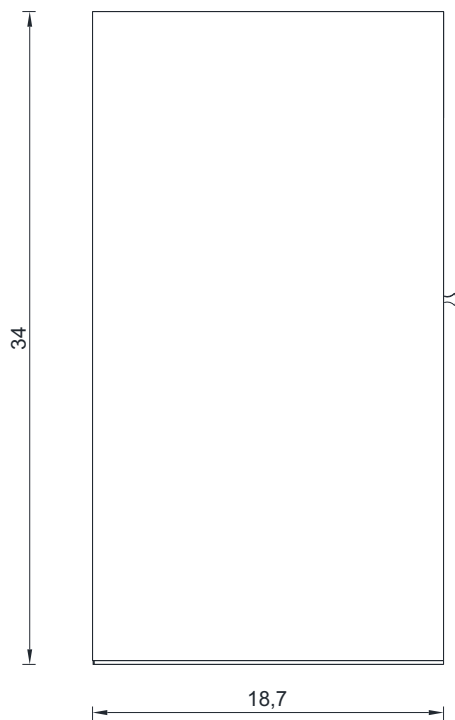

## SORTINO COLLECTION

FRONT VIEW

Vanity Only

AB-MD648

## SORTINO COLLECTION

SIDE VIEW

A - A SECTION

B - B SECTION

Vanity Only

AB-MD648