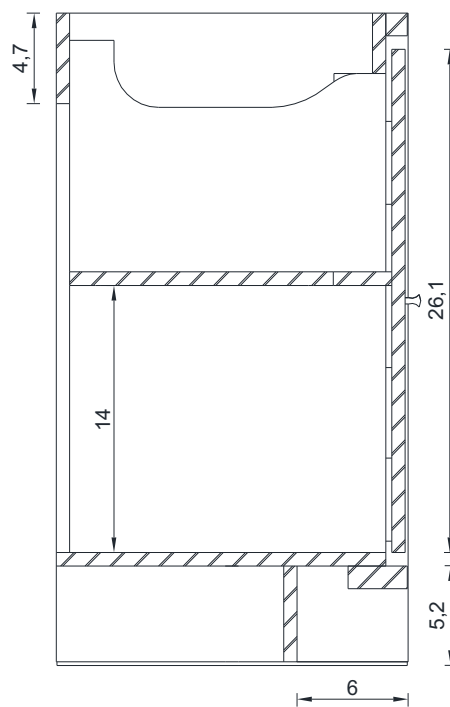

## SORTINO COLLECTION

FRONT VIEW

Vanity Only

AB-MD648

## SORTINO COLLECTION

SIDE VIEW

A - A SECTION

B - B SECTION

Vanity Only

AB-MD648

## SORTINO COLLECTION

C - C SECTION

Vanity Only

AB-MD648

48"