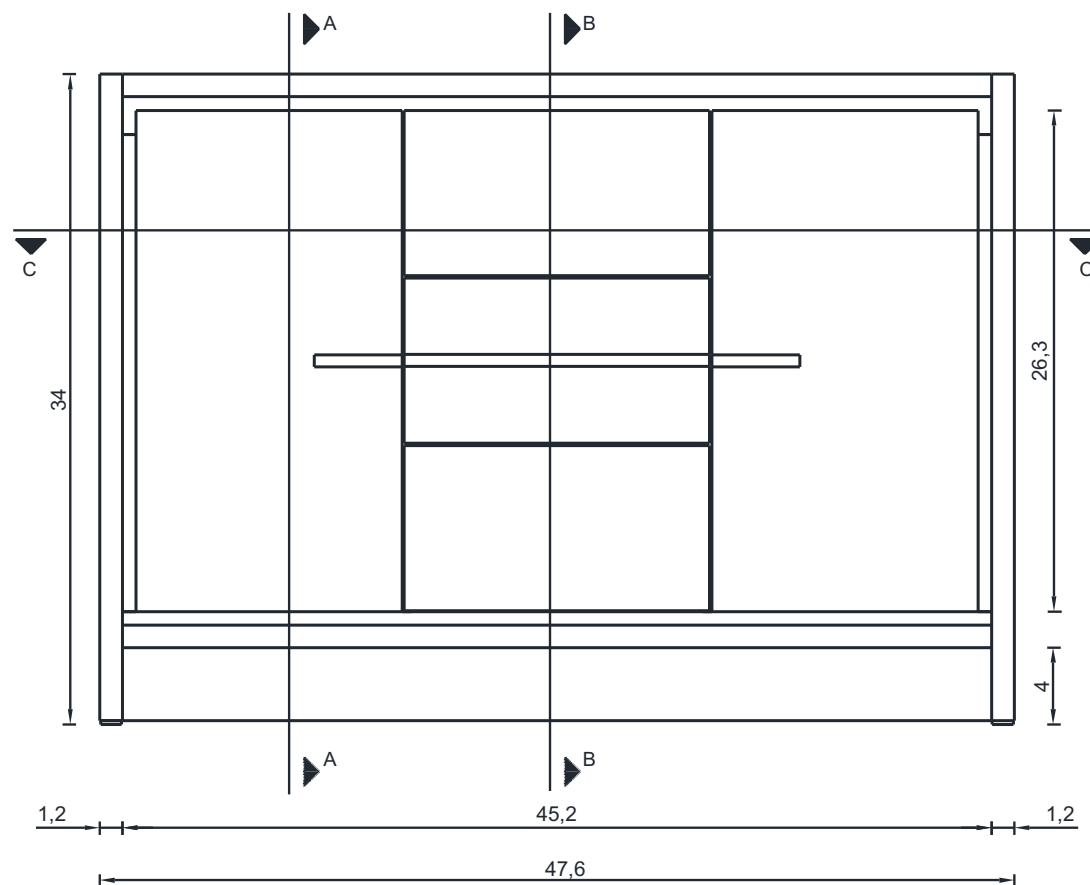

## SORTINO COLLECTION

FRONT VIEW

Vanity Only

AB-MD648

## SORTINO COLLECTION

SIDE VIEW

A - A SECTION

B - B SECTION

Vanity Only

AB-MD648

## SORTINO COLLECTION

C - C SECTION

Vanity Only

AB-MD648

48"