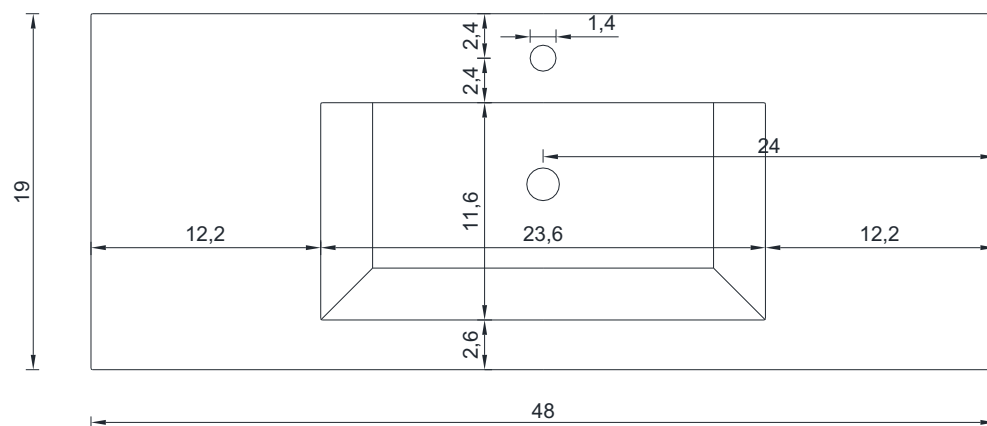

SORTINO COLLECTION

TOP VIEW

Vanity With Top

AB-MD648