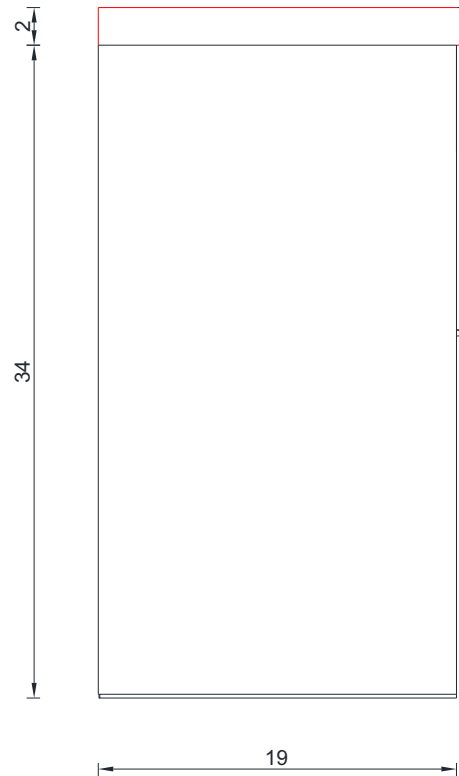

SORTINO COLLECTION

SIDE VIEW

Vanity With Top

AB-MD648