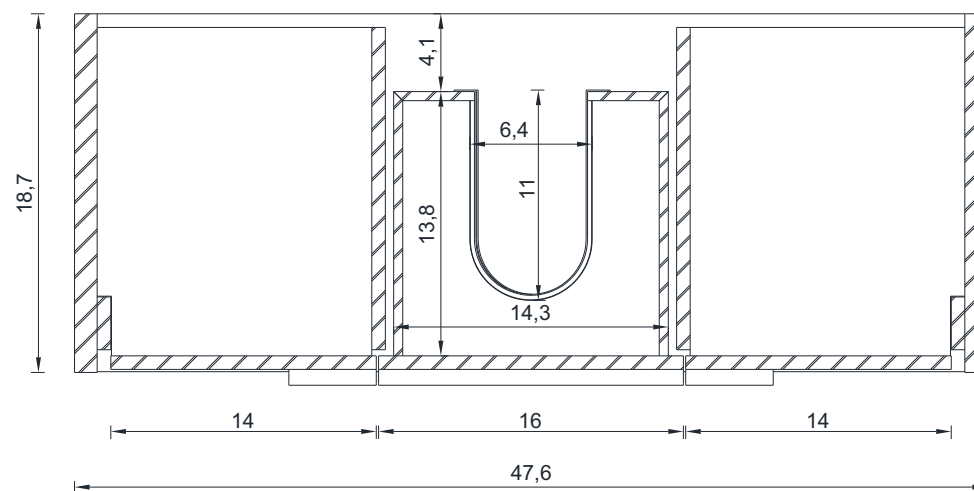

SORTINO COLLECTION

Vanity Only

AB-MD648