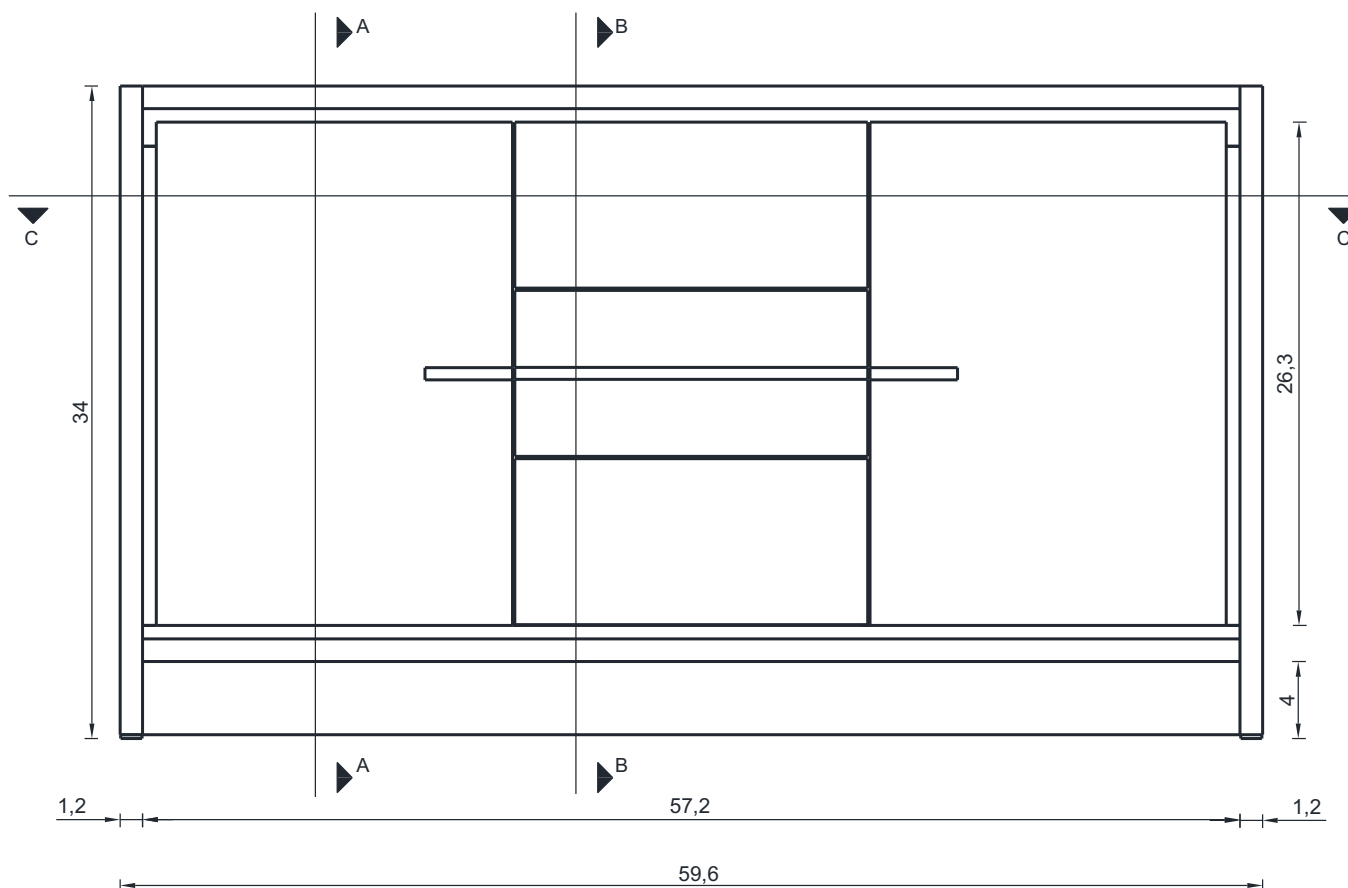

SORTINO COLLECTION

FRONT VIEW

Vanity Only

AB-MD660D

SORTINO COLLECTION

SIDE VIEW

A - A SECTION

B - B SECTION

Vanity Only

AB-MD660D

SORTINO COLLECTION

C - C SECTION

Vanity Only

AB-MD660D

60"

SORTINO COLLECTION

FRONT VIEW

Vanity With Top

AB-MD660D

ALYA
Bath

60"

SORTINO COLLECTION

SIDE VIEW

Vanity With Top