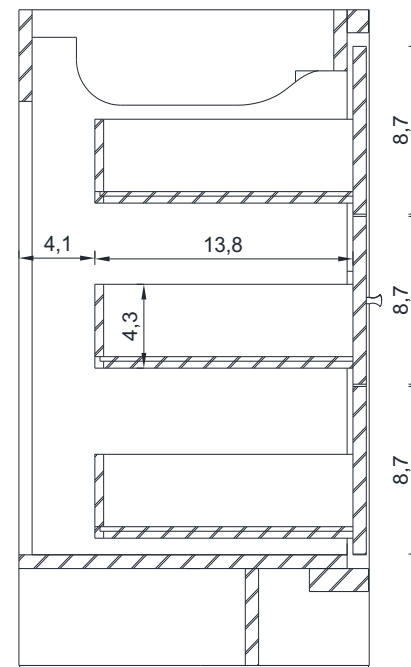

SORTINO COLLECTION

FRONT VIEW

Vanity Only

AB-MD660D

SORTINO COLLECTION

SIDE VIEW

A - A SECTION

B - B SECTION

Vanity Only

AB-MD660D

SORTINO COLLECTION

C - C SECTION

Vanity Only

AB-MD660D

60"

SORTINO COLLECTION

FRONT VIEW

Vanity With Top

AB-MD660D

ALYA
Bath

60"

SORTINO COLLECTION

SIDE VIEW

Vanity With Top