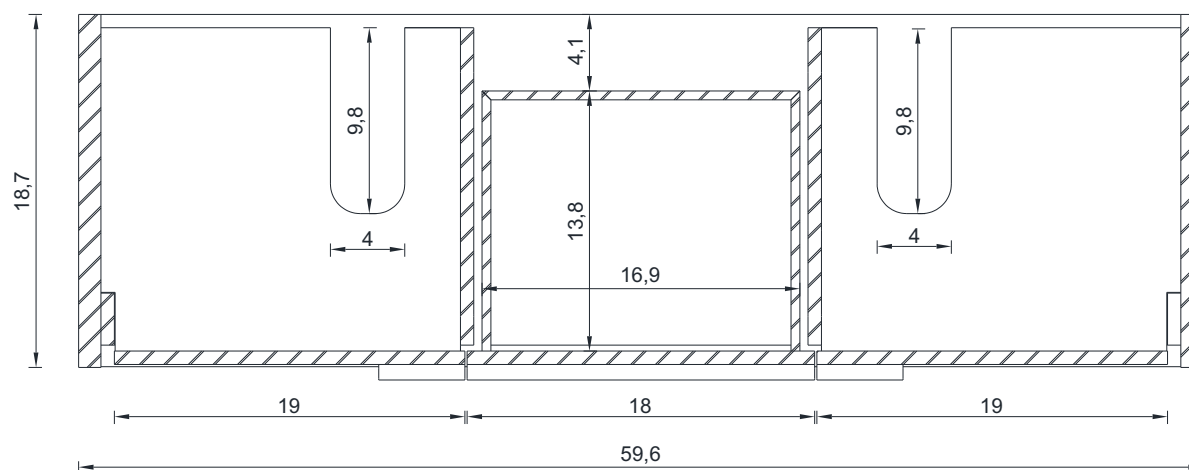

SORTINO COLLECTION

FRONT VIEW

Vanity Only

AB-MD660D

SORTINO COLLECTION

SIDE VIEW

A - A SECTION

B - B SECTION

Vanity Only

AB-MD660D

SORTINO COLLECTION

C - C SECTION

Vanity Only

AB-MD660D

60"

SORTINO COLLECTION

FRONT VIEW

Vanity With Top

AB-MD660D

ALYA
Bath

60"

SORTINO COLLECTION

SIDE VIEW

Vanity With Top