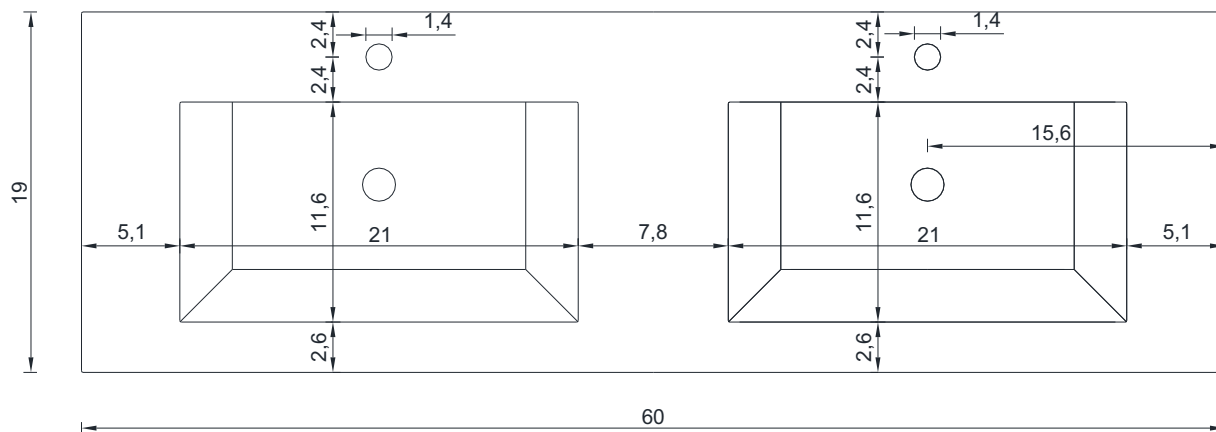

SORTINO COLLECTION

TOP VIEW

Vanity With Top

AB-MD660D