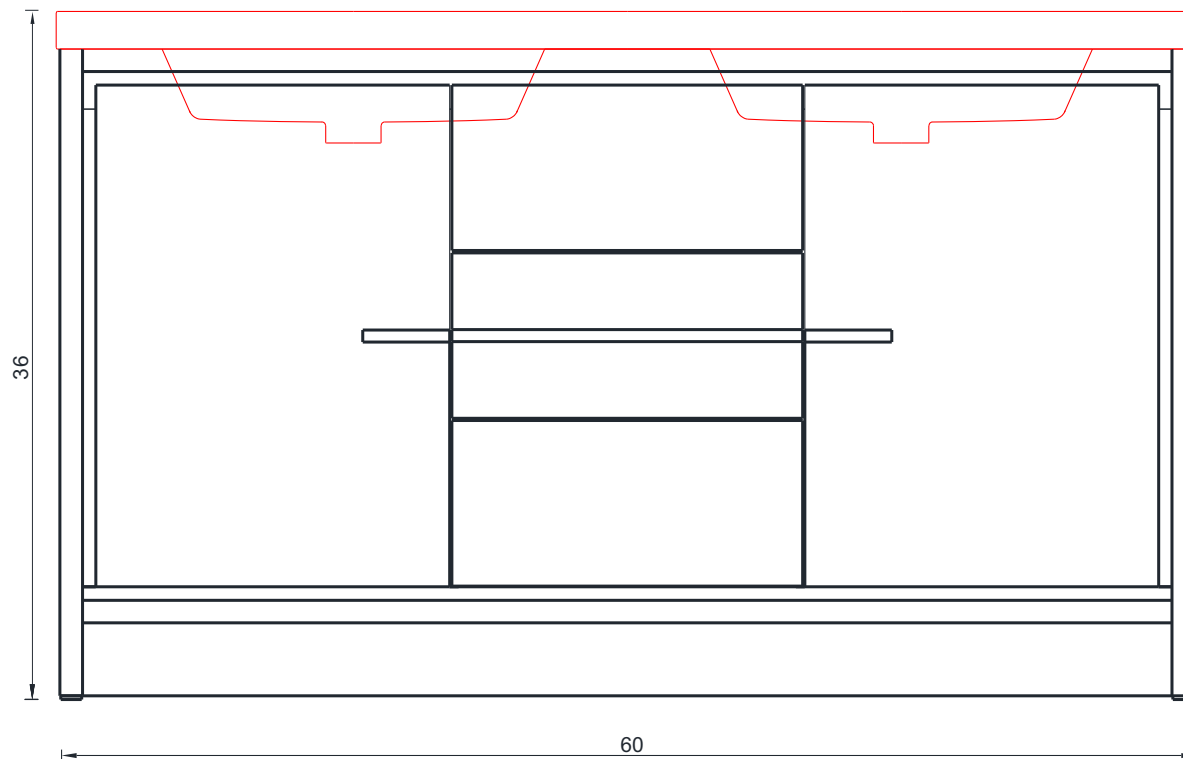

SORTINO COLLECTION

FRONT VIEW

Vanity Only

AB-MD660D

SORTINO COLLECTION

SIDE VIEW

A - A SECTION

B - B SECTION

Vanity Only

AB-MD660D

SORTINO COLLECTION

C - C SECTION

Vanity Only

AB-MD660D

60"

SORTINO COLLECTION

FRONT VIEW

Vanity With Top

AB-MD660D

ALYA
Bath

60"

SORTINO COLLECTION

SIDE VIEW

Vanity With Top

AB-MD660D

ALYA
Bath

SORTINO COLLECTION

TOP VIEW

Vanity With Top

AB-MD660D