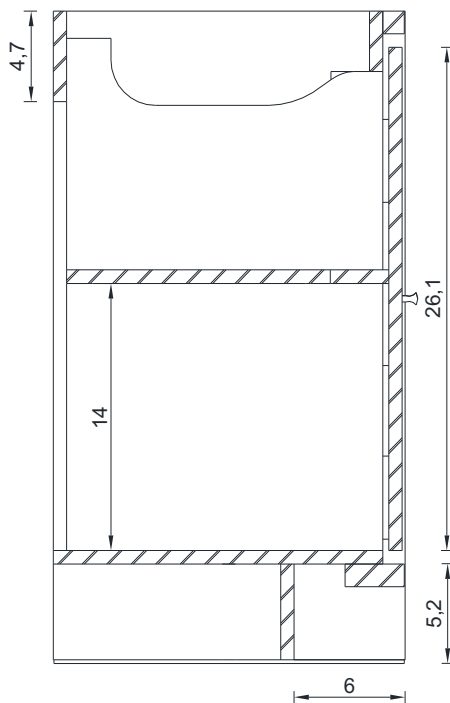

SORTINO COLLECTION

FRONT VIEW

Vanity Only

AB-MD660D

SORTINO COLLECTION

SIDE VIEW

A - A SECTION

B - B SECTION

Vanity Only

AB-MD660D

SORTINO COLLECTION

C - C SECTION

Vanity Only

AB-MD660D

60"

SORTINO COLLECTION

FRONT VIEW

Vanity With Top

AB-MD660D

ALYA
Bath

60"

SORTINO COLLECTION

SIDE VIEW

Vanity With Top