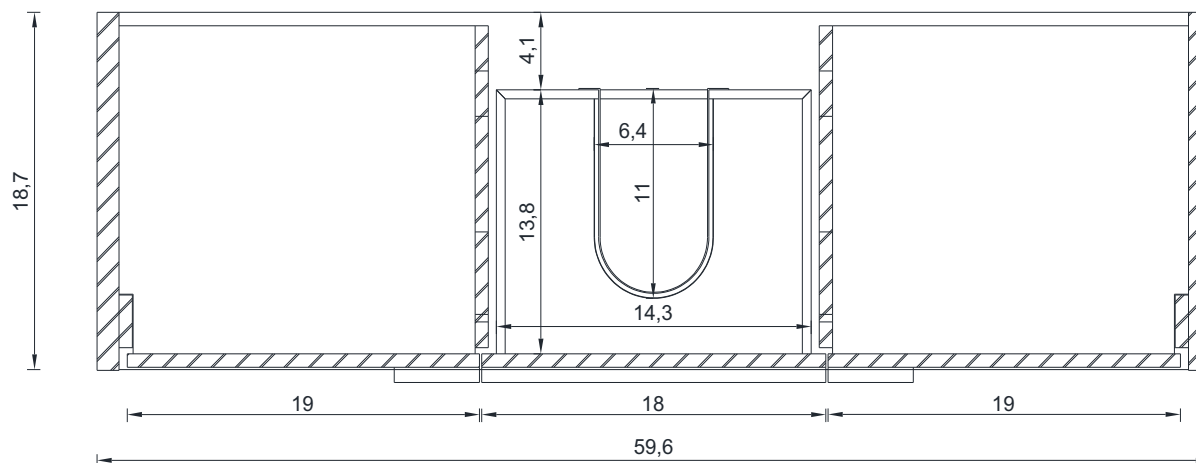

60"

SORTINO COLLECTION

FRONT VIEW

Vanity Only

AB-MD660S

SORTINO COLLECTION

SIDE VIEW

A - A SECTION

B - B SECTION

Vanity Only

AB-MD660S

SORTINO COLLECTION

C - C SECTION

Vanity Only

AB-MD660S

60"

SORTINO COLLECTION

FRONT VIEW

Vanity With Top

AB-MD660S

ALYA
Bath

60"

SORTINO COLLECTION

SIDE VIEW