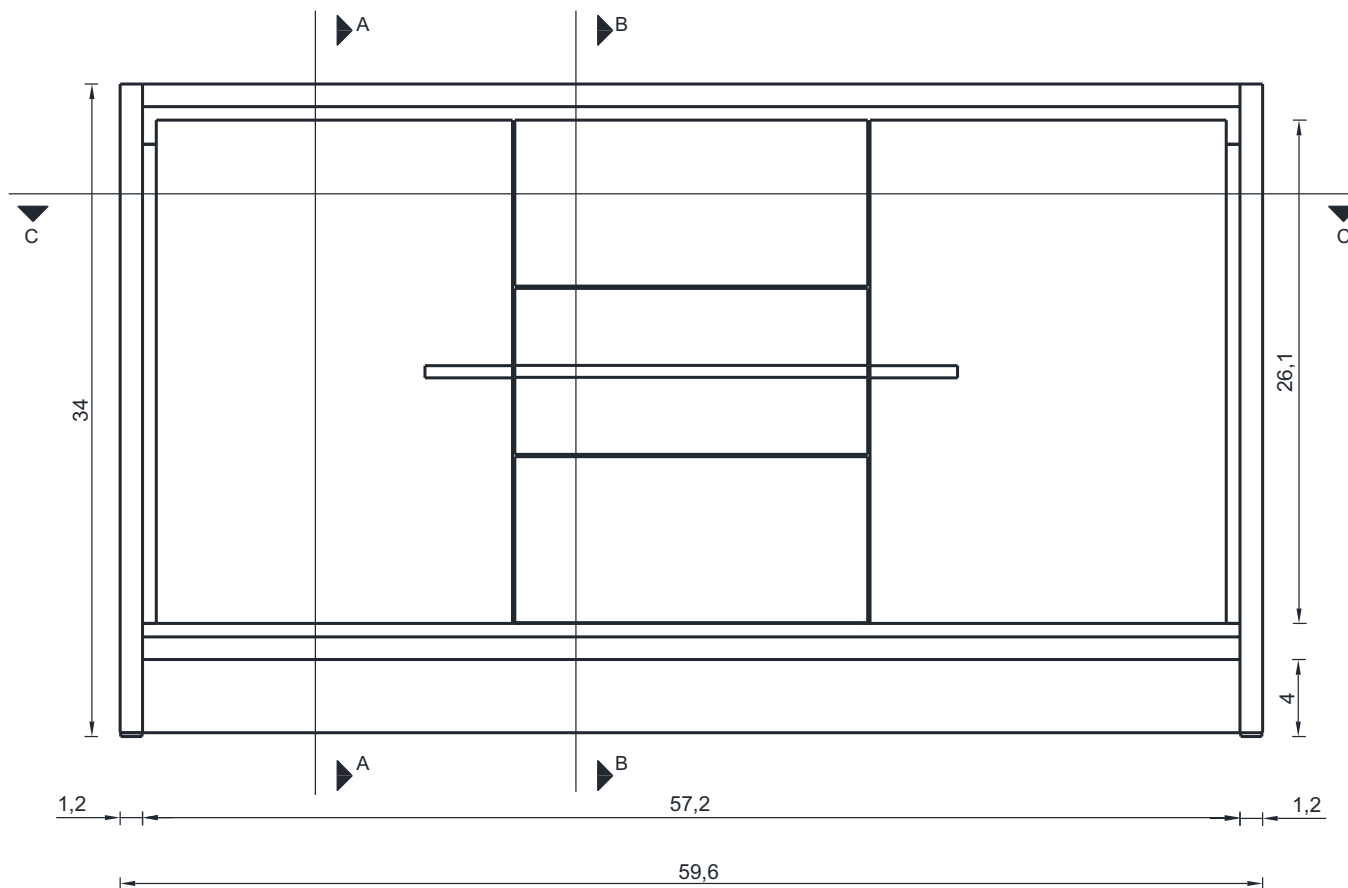

60"

SORTINO COLLECTION

FRONT VIEW

Vanity Only

AB-MD660S

SORTINO COLLECTION

SIDE VIEW

A - A SECTION

B - B SECTION

Vanity Only

AB-MD660S

SORTINO COLLECTION

C - C SECTION

Vanity Only

AB-MD660S

60"

SORTINO COLLECTION

FRONT VIEW

Vanity With Top

AB-MD660S

ALYA
Bath

60"

SORTINO COLLECTION

SIDE VIEW

Vanity With Top

AB-MD660S

ALYA
Bath

60"

SORTINO COLLECTION

TOP VIEW

Vanity With Top

AB-MD660S