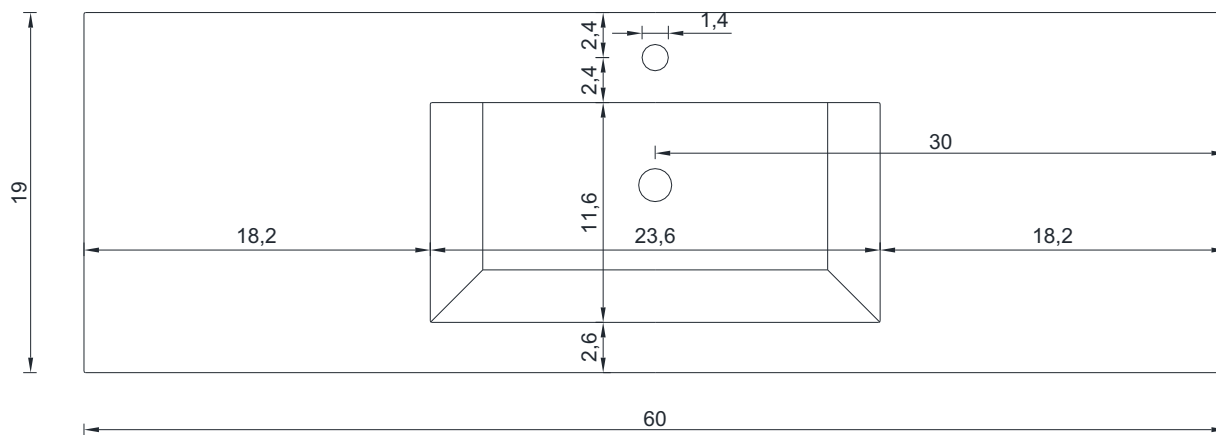

Vanity With Top

AB-MD660S

ALYA
Bath

60"

SORTINO COLLECTION

TOP VIEW

Vanity With Top

AB-MD660S