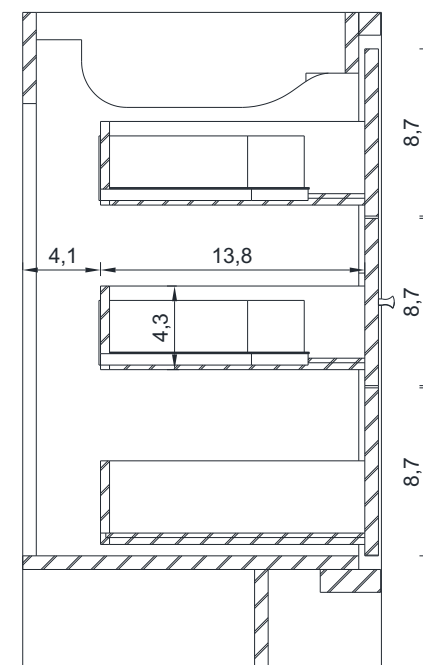

60"

SORTINO COLLECTION

FRONT VIEW

Vanity Only

AB-MD660S

SORTINO COLLECTION

SIDE VIEW

A - A SECTION

B - B SECTION

Vanity Only

AB-MD660S

SORTINO COLLECTION

C - C SECTION

Vanity Only

AB-MD660S

60"

SORTINO COLLECTION

FRONT VIEW

Vanity With Top

AB-MD660S

ALYA
Bath

60"

SORTINO COLLECTION

SIDE VIEW

Vanity With Top

AB-MD660S

ALYA
Bath

60"

SORTINO COLLECTION

TOP VIEW

Vanity With Top

AB-MD660S