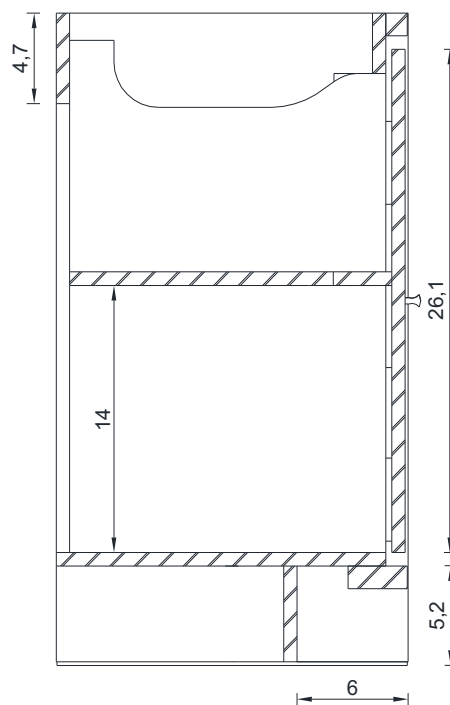

60"

SORTINO COLLECTION

FRONT VIEW

Vanity Only

AB-MD660S

SORTINO COLLECTION

SIDE VIEW

A - A SECTION

B - B SECTION

Vanity Only

AB-MD660S

SORTINO COLLECTION

C - C SECTION

Vanity Only

AB-MD660S

60"

SORTINO COLLECTION

FRONT VIEW

Vanity With Top

AB-MD660S

ALYA
Bath

60"

SORTINO COLLECTION

SIDE VIEW

Vanity With Top

AB-MD660S

ALYA
Bath

60"

SORTINO COLLECTION

TOP VIEW

Vanity With Top

AB-MD660S