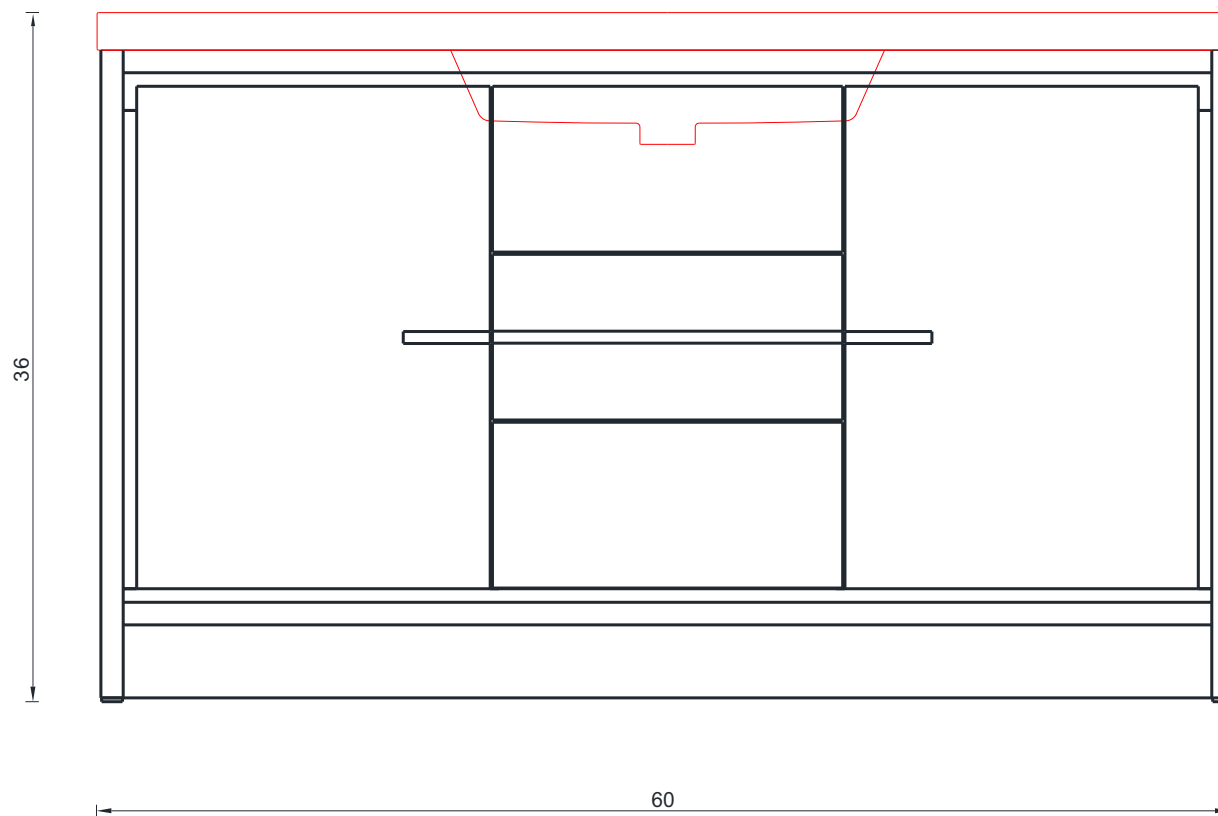

60"

SORTINO COLLECTION

FRONT VIEW

Vanity Only

AB-MD660S

SORTINO COLLECTION

SIDE VIEW

A - A SECTION

B - B SECTION

Vanity Only

AB-MD660S

SORTINO COLLECTION

C - C SECTION

Vanity Only

AB-MD660S

60"

SORTINO COLLECTION

FRONT VIEW

Vanity With Top

AB-MD660S

ALYA
Bath

60"

SORTINO COLLECTION

SIDE VIEW

Vanity With Top

AB-MD660S

ALYA
Bath

60"

SORTINO COLLECTION

TOP VIEW

Vanity With Top

AB-MD660S