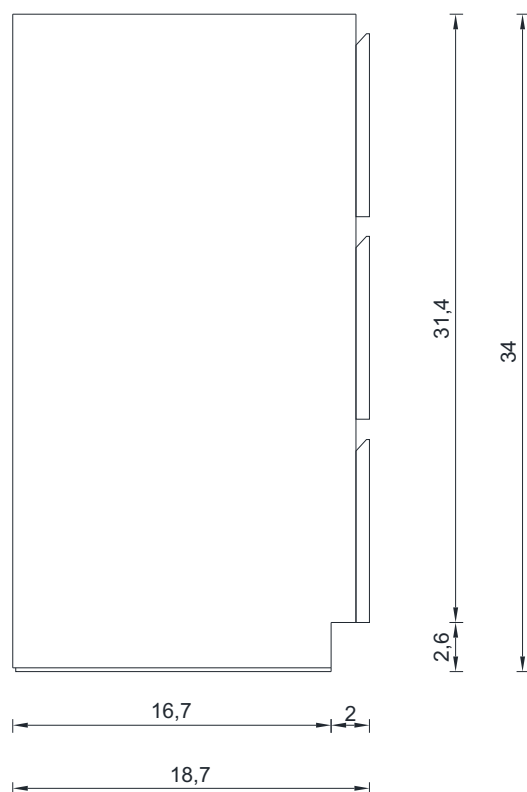

60"

## PATERNO COLLECTION

SIDE VIEW

A-A SECTION

B-B SECTION

Vanity Only

AB-MOA60S