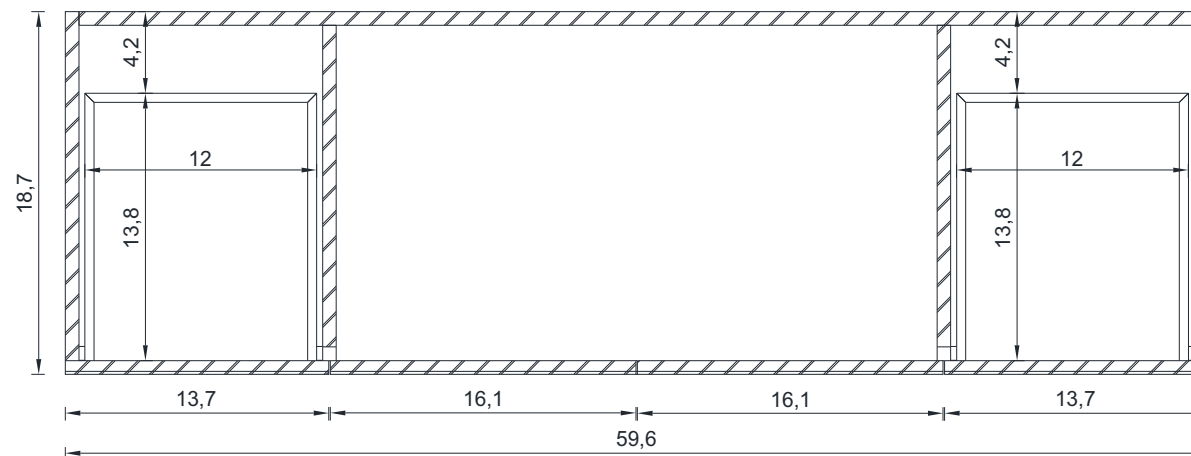

PATERNO COLLECTION

Vanity Only

AB-MOA60S