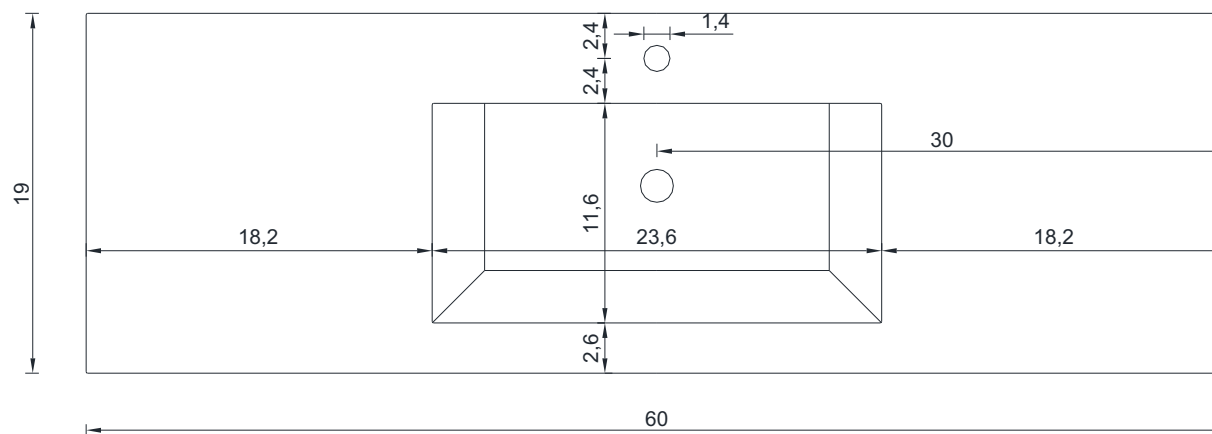

PATERNO COLLECTION

TOP VIEW

Vanity With Top

AB-MOA60S