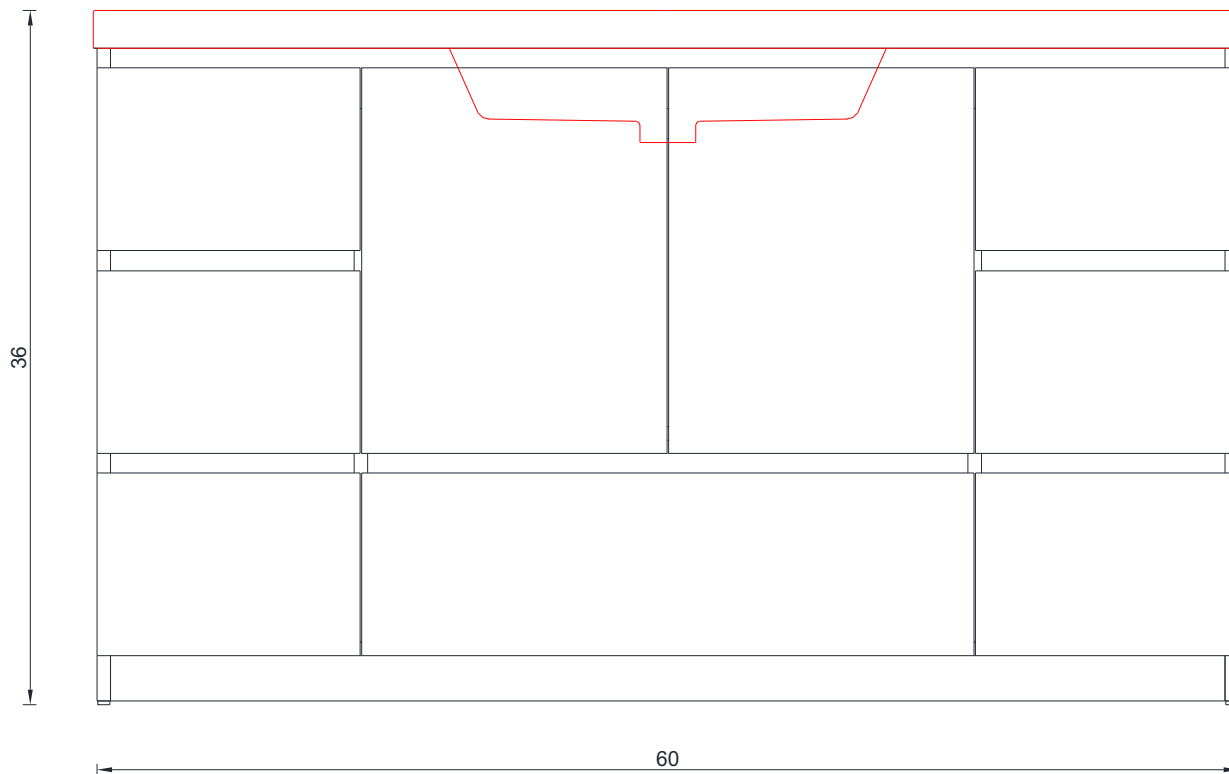

## PATERNO COLLECTION

C-C SECTION

Vanity Only

AB-MOA60S

60"

# PATERNO COLLECTION

FRONT VIEW

Vanity With Top

AB-MOA60S

60"