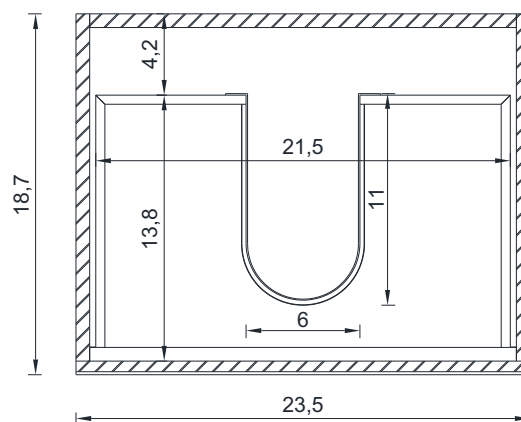

PATERNO COLLECTION

B-B SECTION

Vanity Only

AB-MOF24