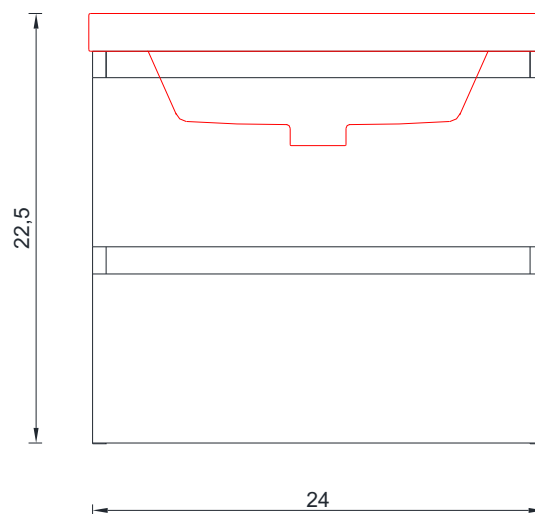

PATERNO COLLECTION

FRONT VIEW

Vanity With Top

AB-MOF24