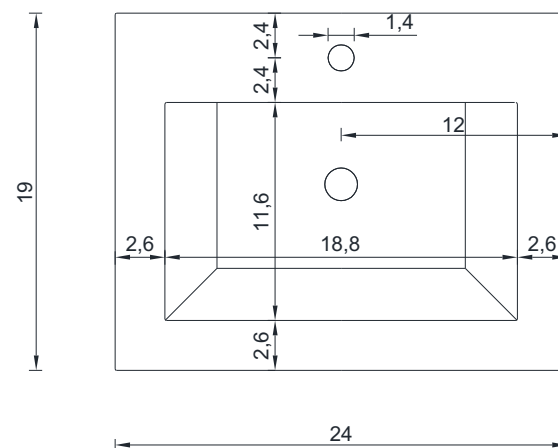

PATERNO COLLECTION

TOP VIEW

Vanity With Top

AB-MOF24