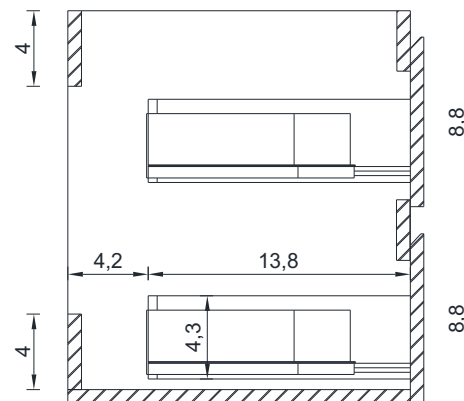

# PATERNO COLLECTION

SIDE VIEW

A-A SECTION

Vanity Only

AB-MOF24