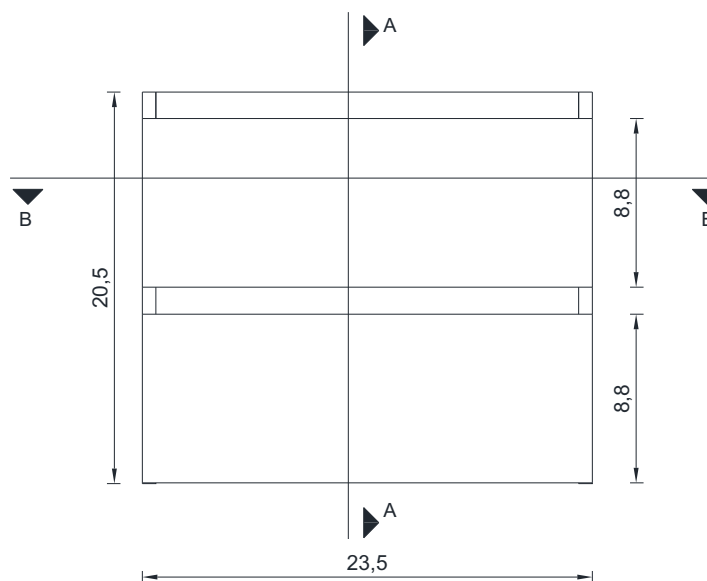

PATERNO COLLECTION

FRONT VIEW

Vanity Only

AB-MOF24