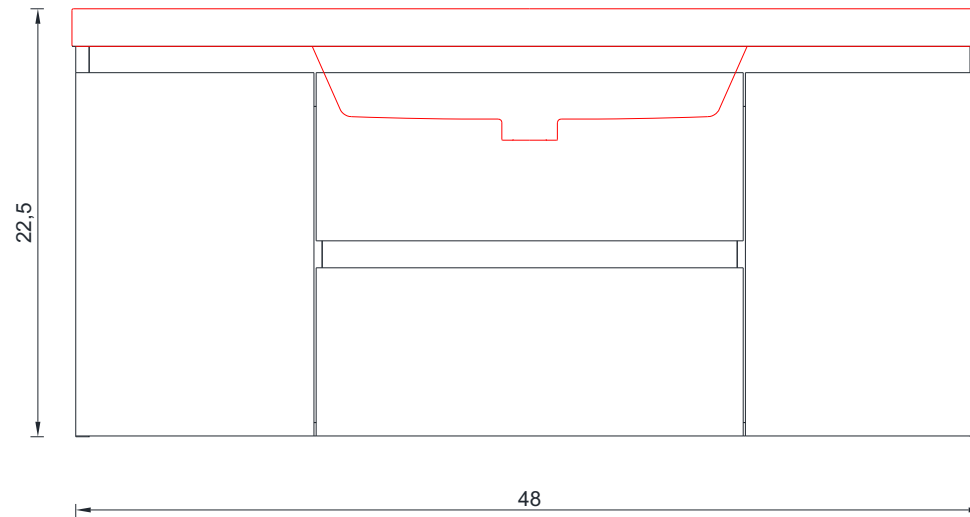

Vanity Only

AB-MOF48

PATERNO COLLECTION

C-C SECTION

Vanity Only

AB-MOF48

PATERNO COLLECTION

FRONT VIEW