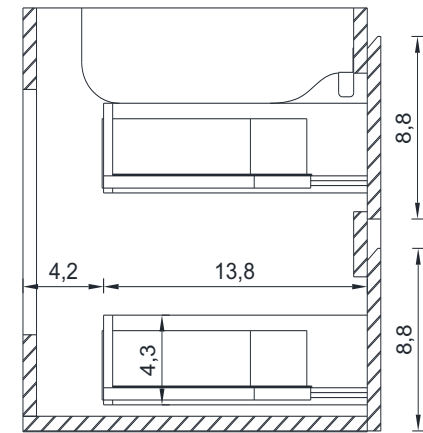

PATERNO COLLECTION

FRONT VIEW

Vanity Only

AB-MOF48

PATERNO COLLECTION

SIDE VIEW

A-A SECTION

B-B SECTION