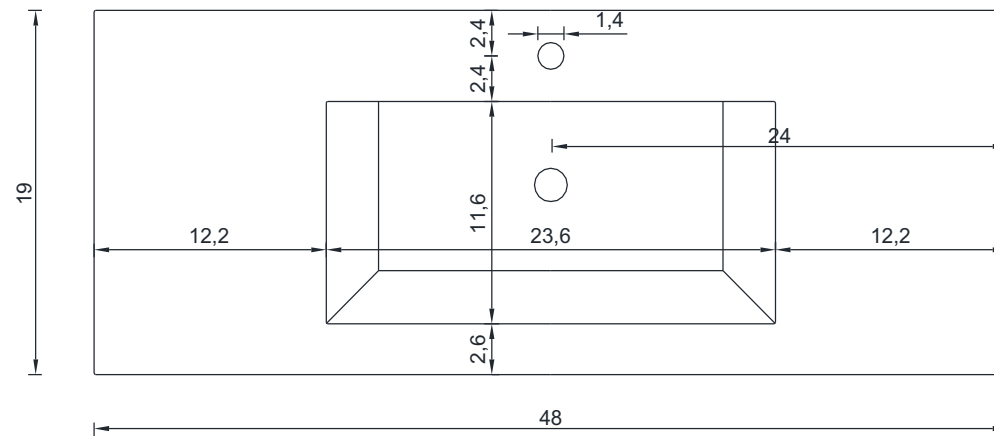

Vanity With Top

AB-MOF48

PATERNO COLLECTION

SIDE VIEW

Vanity With Top

AB-MOF48

PATERNO COLLECTION

TOP VIEW