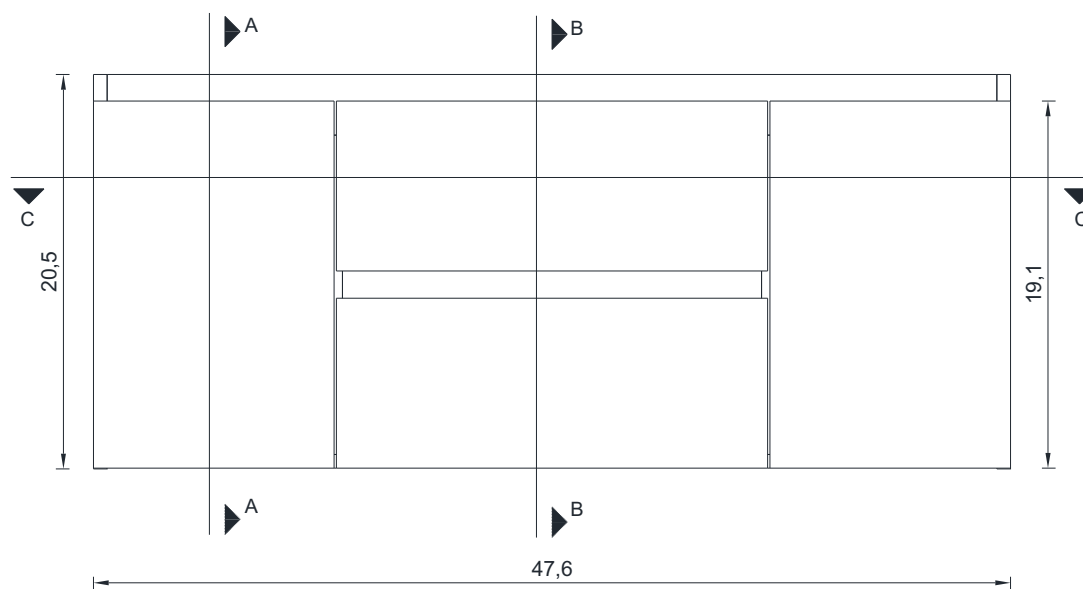

PATERNO COLLECTION

FRONT VIEW

Vanity Only

AB-MOF48

PATERNO COLLECTION

SIDE VIEW

A-A SECTION

B-B SECTION