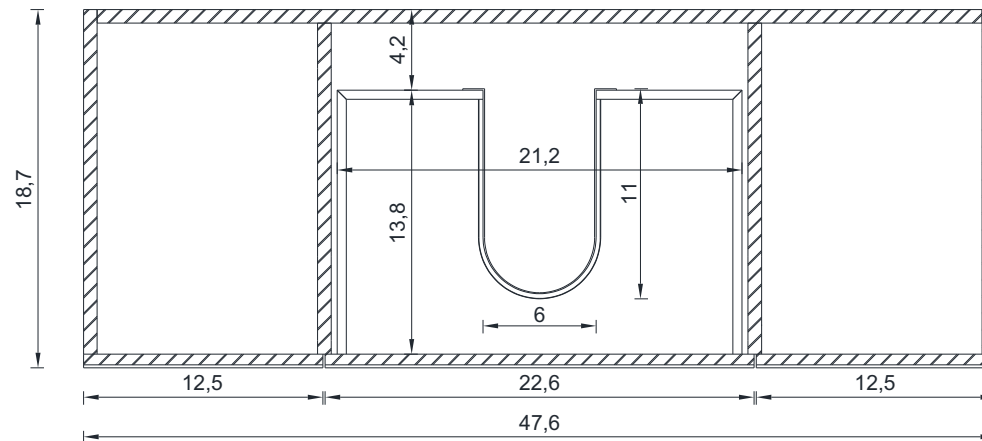

PATERNO COLLECTION

C-C SECTION

Vanity Only

AB-MOF48