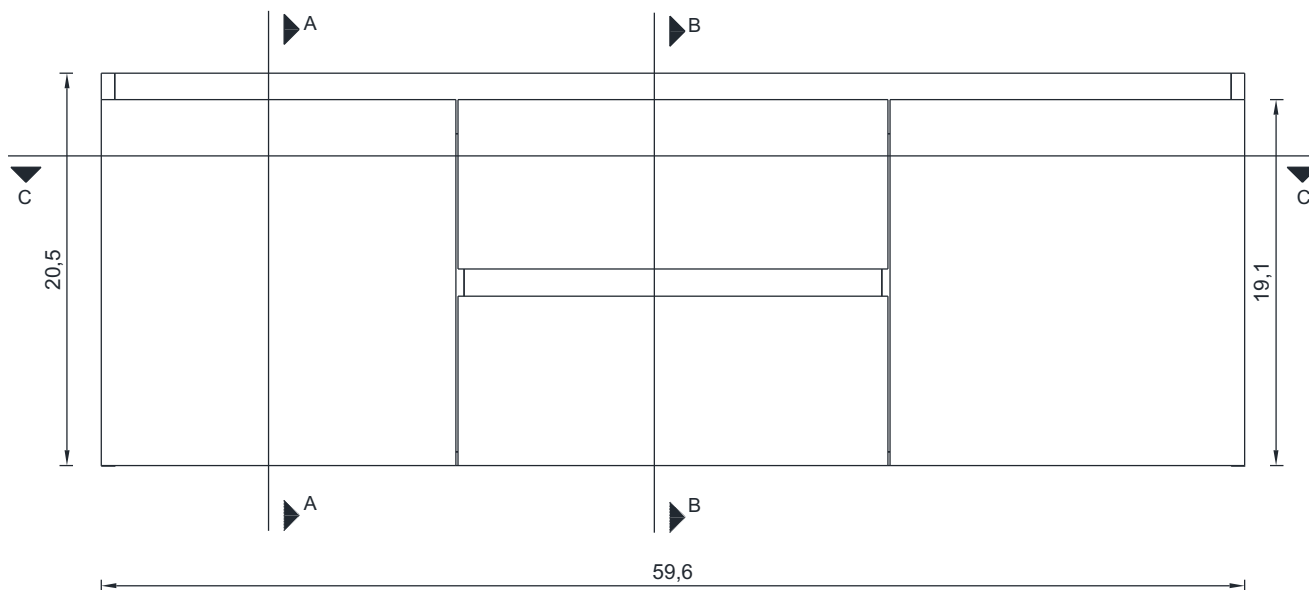

60"

PATERNO COLLECTION

FRONT VIEW

Vanity Only

AB-MOF60S

60"

PATERNO COLLECTION

SIDE VIEW

A-A SECTION

B-B SECTION

Vanity Only

AB-MOF60S

ALYA
Bath

60"

PATERNO COLLECTION

C-C SECTION