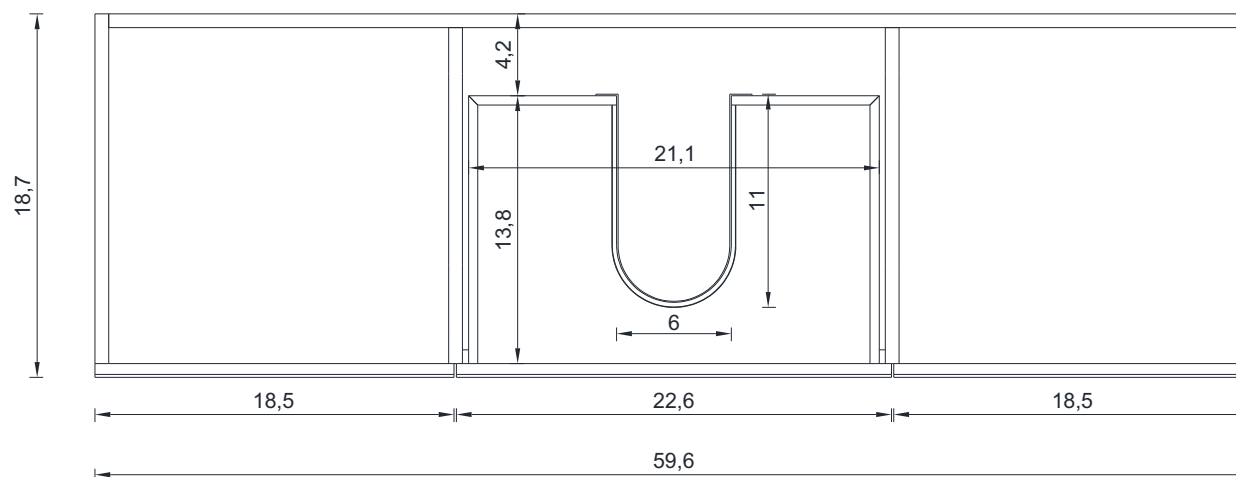

FRONT VIEW

60"

PATERNO COLLECTION

Vanity Only

AB-MOF60S

ALYA
Bath