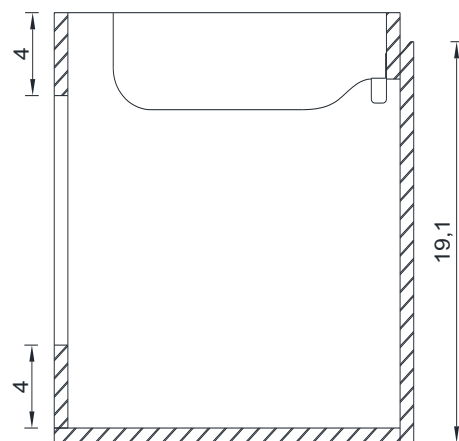

60"

PATERNO COLLECTION

SIDE VIEW

Vanity Only

AB-MOF60S

ALYA
Bath