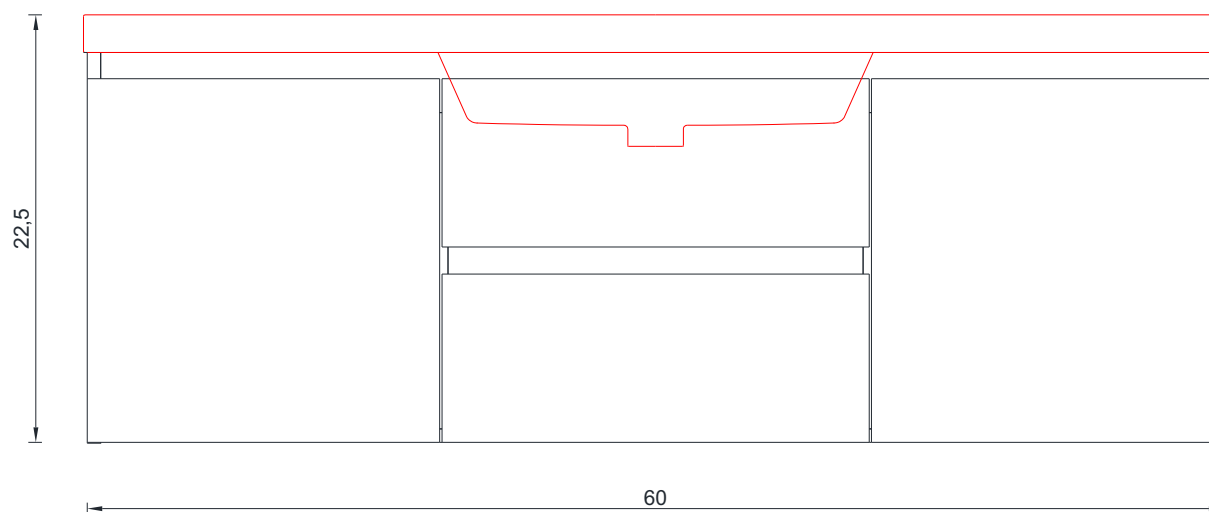

Vanity Only

AB-MOF60S

ALYA
Bath

60"

PATERNO COLLECTION

FRONT VIEW

Vanity With Top

AB-MOF60S

ALYA
Bath

60"

PATERNO COLLECTION

SIDE VIEW

Vanity With Top

AB-MOF60S

ALYA
Bath