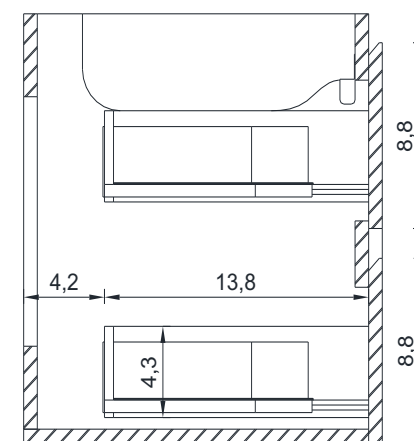

60"

PATERNO COLLECTION

FRONT VIEW

Vanity Only

AB-MOF60S

60"

PATERNO COLLECTION

SIDE VIEW

A-A SECTION

B-B SECTION

Vanity Only

AB-MOF60S

ALYA
Bath

60"

PATERNO COLLECTION

C-C SECTION

ALYA
Bath

60"

PATERNO COLLECTION

SIDE VIEW

Vanity With Top

AB-MOF60S

ALYA
Bath