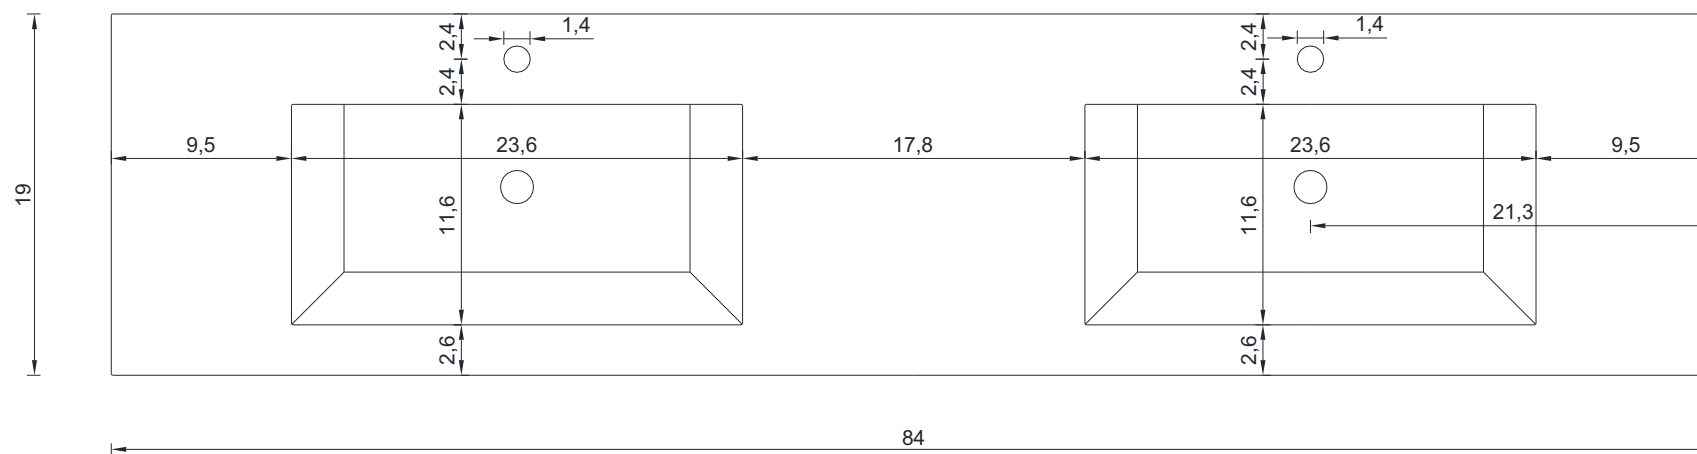

AB-MOF84D

PATERNO COLLECTION

SIDE VIEW

Vanity With Top

AB-MOF84D

PATERNO COLLECTION

TOP VIEW

Vanity With Top