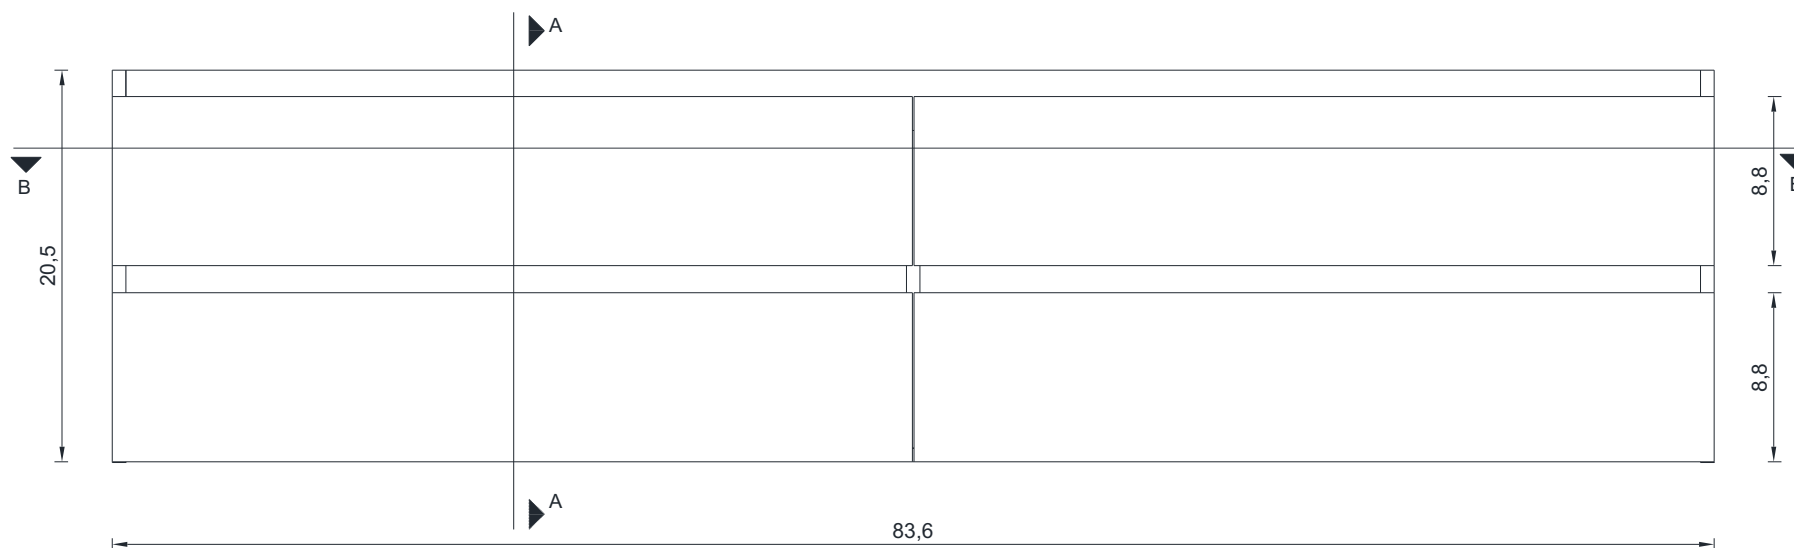

PATERNO COLLECTION

FRONT VIEW

Vanity Only

AB-MOF84D

PATERNO COLLECTION

SIDE VIEW

A-A SECTION

Vanity Only

AB-MOF84D

PATERNO COLLECTION

B-B SECTION

Vanity Only

AB-MOF84D

PATERNO COLLECTION

FRONT VIEW

Vanity With Top