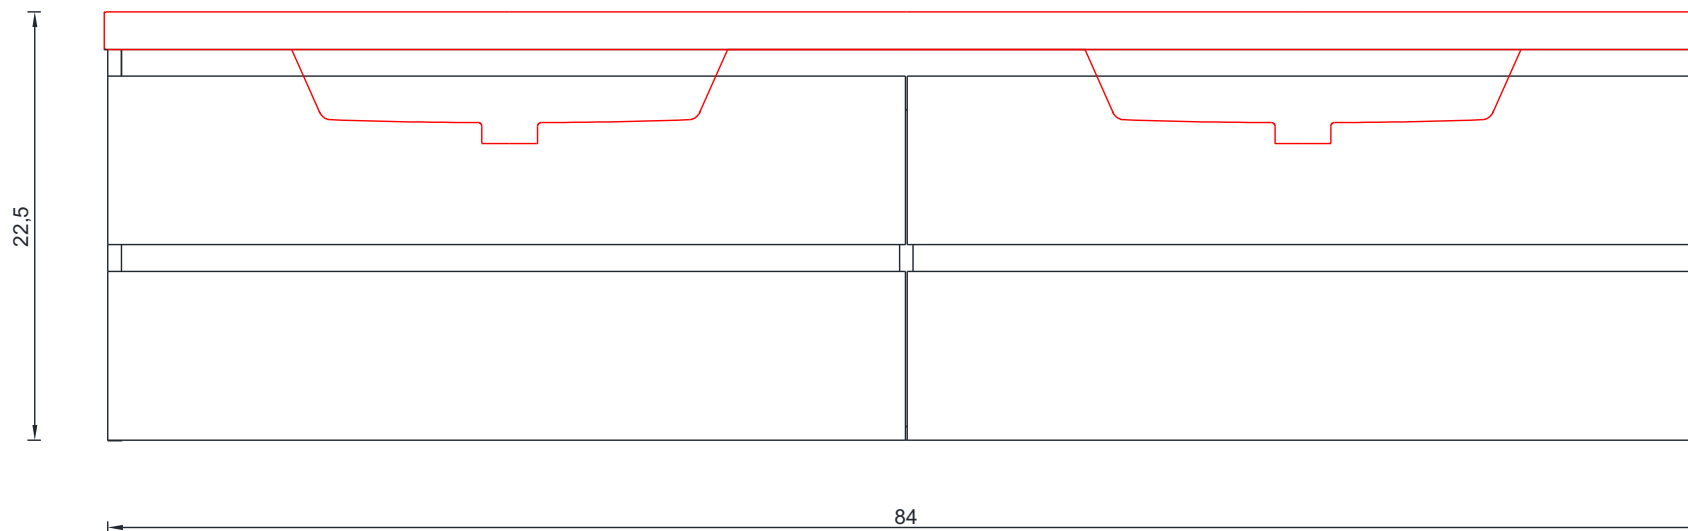

AB-MOF84D

PATERNO COLLECTION

B-B SECTION

Vanity Only

AB-MOF84D

PATERNO COLLECTION

FRONT VIEW

Vanity With Top