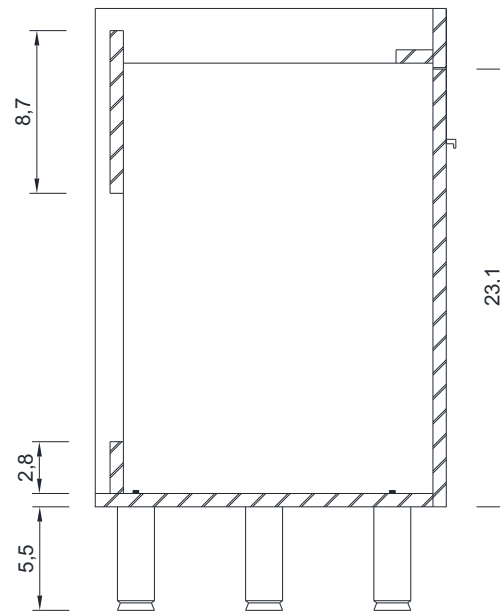

RIPLEY COLLECTION

FRONT VIEW

Vanity Only

AT-8048

RIPLEY COLLECTION

SIDE VIEW

A - A SECTION

B - B SECTION

Vanity Only

AT-8048

RIPLEY COLLECTION

C - C SECTION

Vanity Only

AT-8048

48"

RIPLEY COLLECTION

FRONT VIEW

Vanity With Top

AT-8048-D

ALYA
Bath

RIPLEY COLLECTION

SIDE VIEW

Vanity With Top

AT-8048-D

RIPLEY COLLECTION

TOP VIEW

Vanity With Top

AT-8048-D