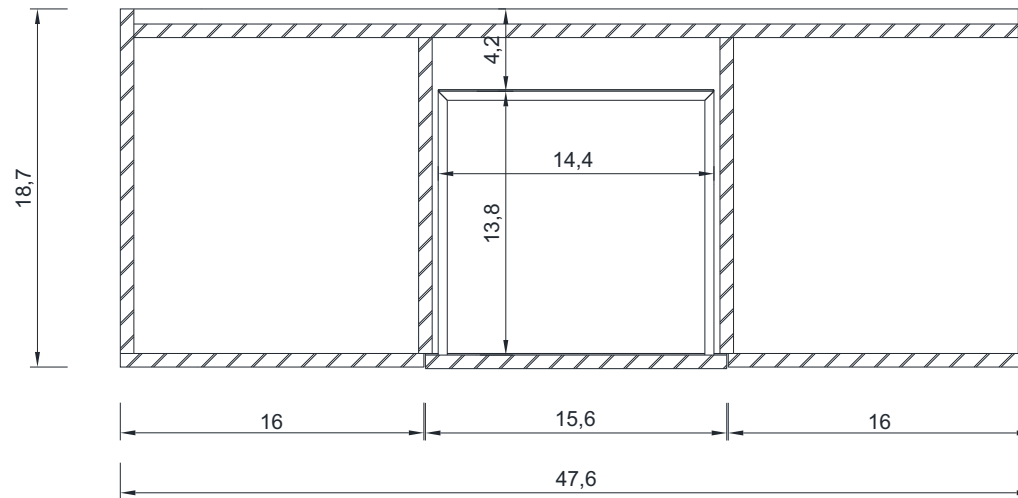

RIPLEY COLLECTION

FRONT VIEW

Vanity Only

AT-8048

RIPLEY COLLECTION

SIDE VIEW

A - A SECTION

B - B SECTION

Vanity Only

AT-8048

RIPLEY COLLECTION

C - C SECTION

Vanity Only

AT-8048

48"

RIPLEY COLLECTION

FRONT VIEW

Vanity With Top

AT-8048-D

ALYA
Bath

RIPLEY COLLECTION

SIDE VIEW

Vanity With Top

AT-8048-D

RIPLEY COLLECTION

TOP VIEW

Vanity With Top

AT-8048-D