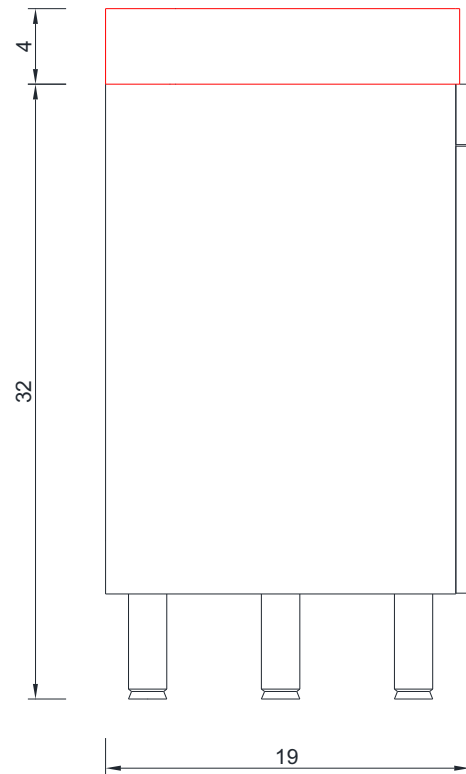

Vanity Only

AT-8048

RIPLEY COLLECTION

C - C SECTION

Vanity Only

AT-8048

48"

RIPLEY COLLECTION

FRONT VIEW

Vanity With Top

AT-8048-D

ALYA
Bath

RIPLEY COLLECTION

SIDE VIEW

Vanity With Top

AT-8048-D