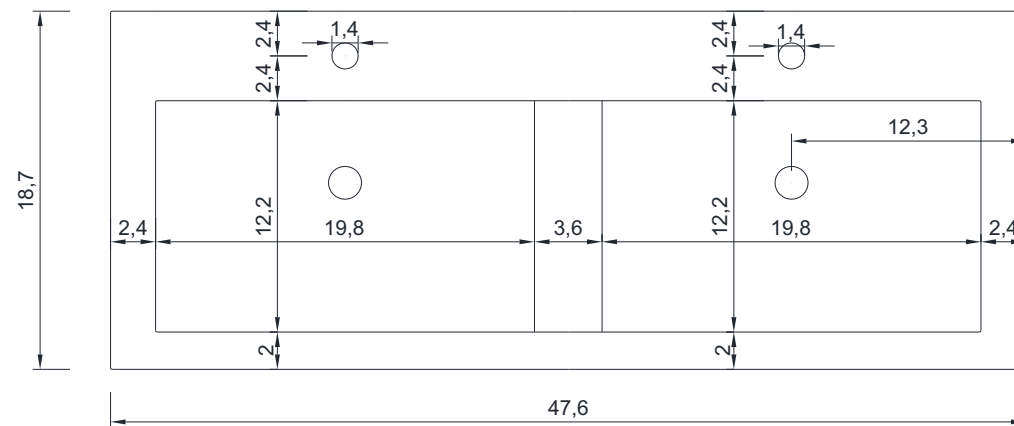

RIPLEY COLLECTION

TOP VIEW

Vanity With Top

AT-8048-D