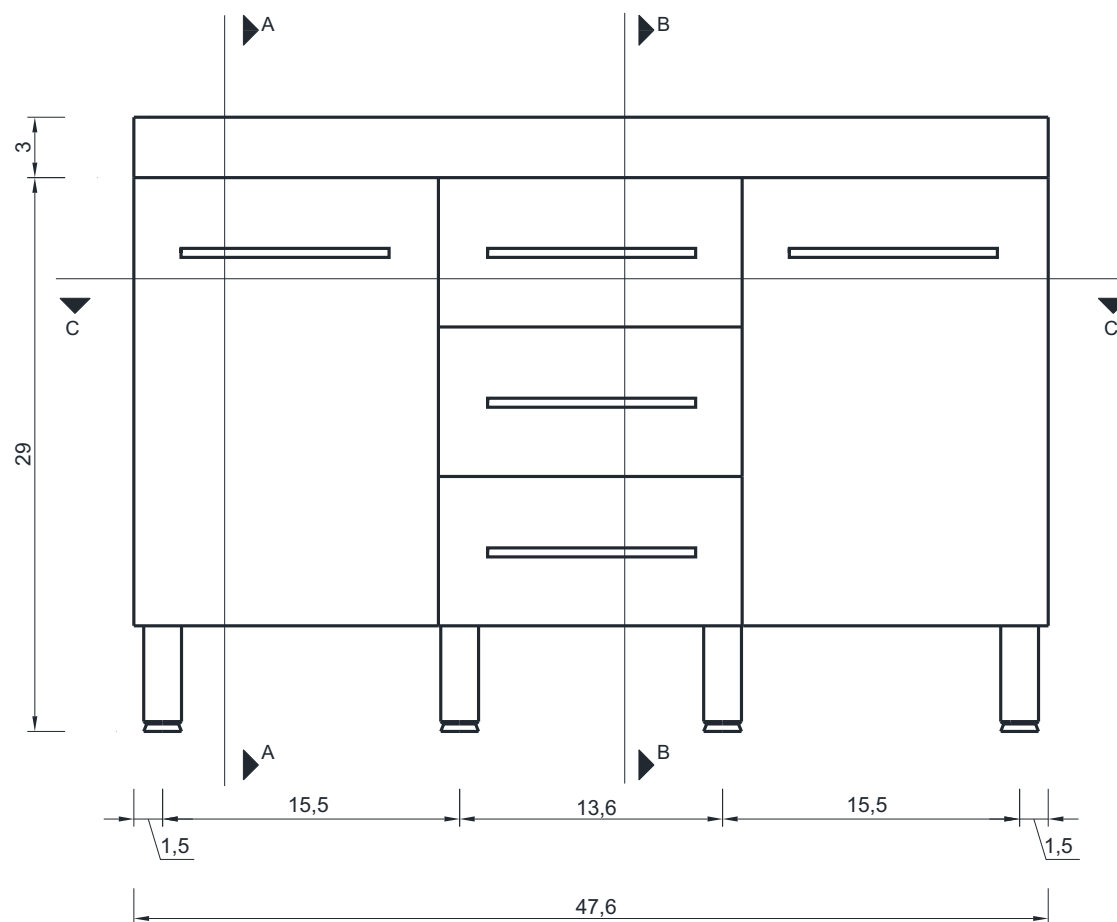

RIPLEY COLLECTION

FRONT VIEW

Vanity Only

AT-8048

RIPLEY COLLECTION

SIDE VIEW

A - A SECTION

B - B SECTION

Vanity Only

AT-8048

RIPLEY COLLECTION

C - C SECTION

Vanity Only

AT-8048

48"

RIPLEY COLLECTION

FRONT VIEW

Vanity With Top

AT-8048-D

ALYA
Bath

RIPLEY COLLECTION

SIDE VIEW

Vanity With Top

AT-8048-D

RIPLEY COLLECTION

TOP VIEW

Vanity With Top

AT-8048-D