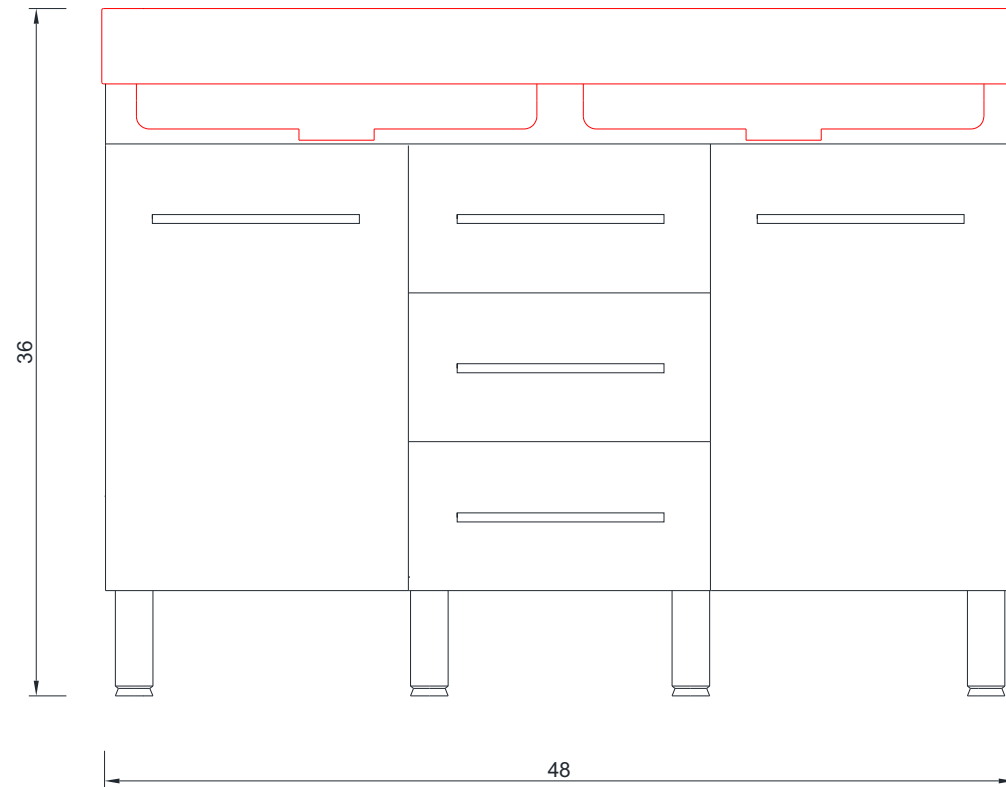

RIPLEY COLLECTION

FRONT VIEW

Vanity Only

AT-8048

RIPLEY COLLECTION

SIDE VIEW

A - A SECTION

B - B SECTION

Vanity Only

AT-8048

RIPLEY COLLECTION

C - C SECTION

Vanity Only

AT-8048

48"

RIPLEY COLLECTION

FRONT VIEW

Vanity With Top

AT-8048-D

ALYA
Bath

RIPLEY COLLECTION

SIDE VIEW

Vanity With Top

AT-8048-D

RIPLEY COLLECTION

TOP VIEW

Vanity With Top

AT-8048-D