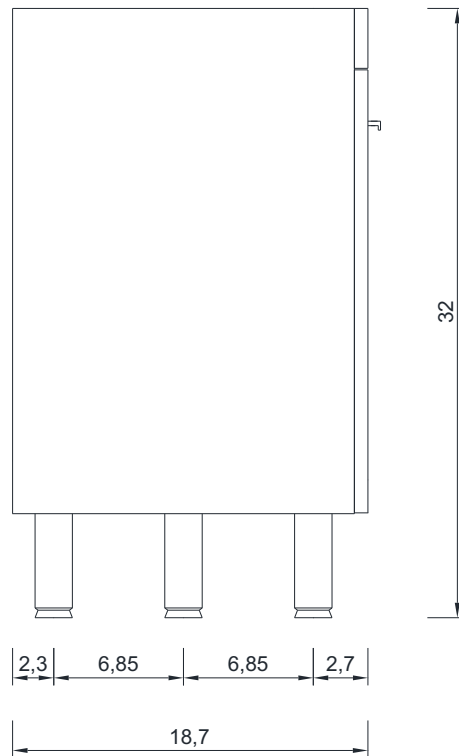

RIPLEY COLLECTION

FRONT VIEW

Vanity Only

AT-8048

RIPLEY COLLECTION

SIDE VIEW

A - A SECTION

B - B SECTION

Vanity Only

AT-8048

RIPLEY COLLECTION

C - C SECTION

Vanity Only

AT-8048

48"

RIPLEY COLLECTION

FRONT VIEW

Vanity With Top

AT-8048-D

ALYA
Bath

RIPLEY COLLECTION

SIDE VIEW

Vanity With Top

AT-8048-D

RIPLEY COLLECTION

TOP VIEW

Vanity With Top

AT-8048-D