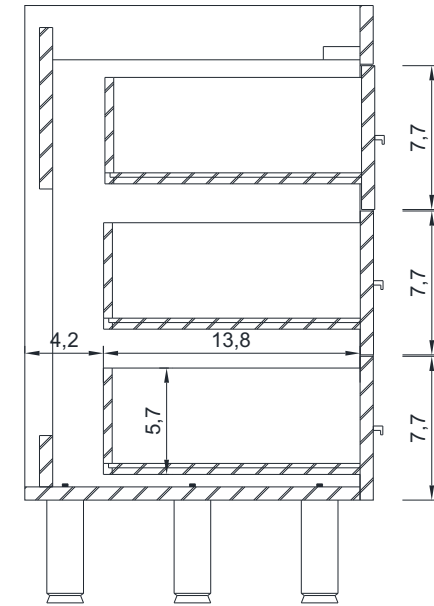

RIPLEY COLLECTION

FRONT VIEW

Vanity Only

AT-8048

RIPLEY COLLECTION

SIDE VIEW

A - A SECTION

B - B SECTION

Vanity Only

AT-8048

RIPLEY COLLECTION

C - C SECTION

Vanity Only

AT-8048

48"

RIPLEY COLLECTION

FRONT VIEW

Vanity With Top

AT-8048-D

ALYA
Bath

RIPLEY COLLECTION

SIDE VIEW

Vanity With Top

AT-8048-D

RIPLEY COLLECTION

TOP VIEW

Vanity With Top

AT-8048-D