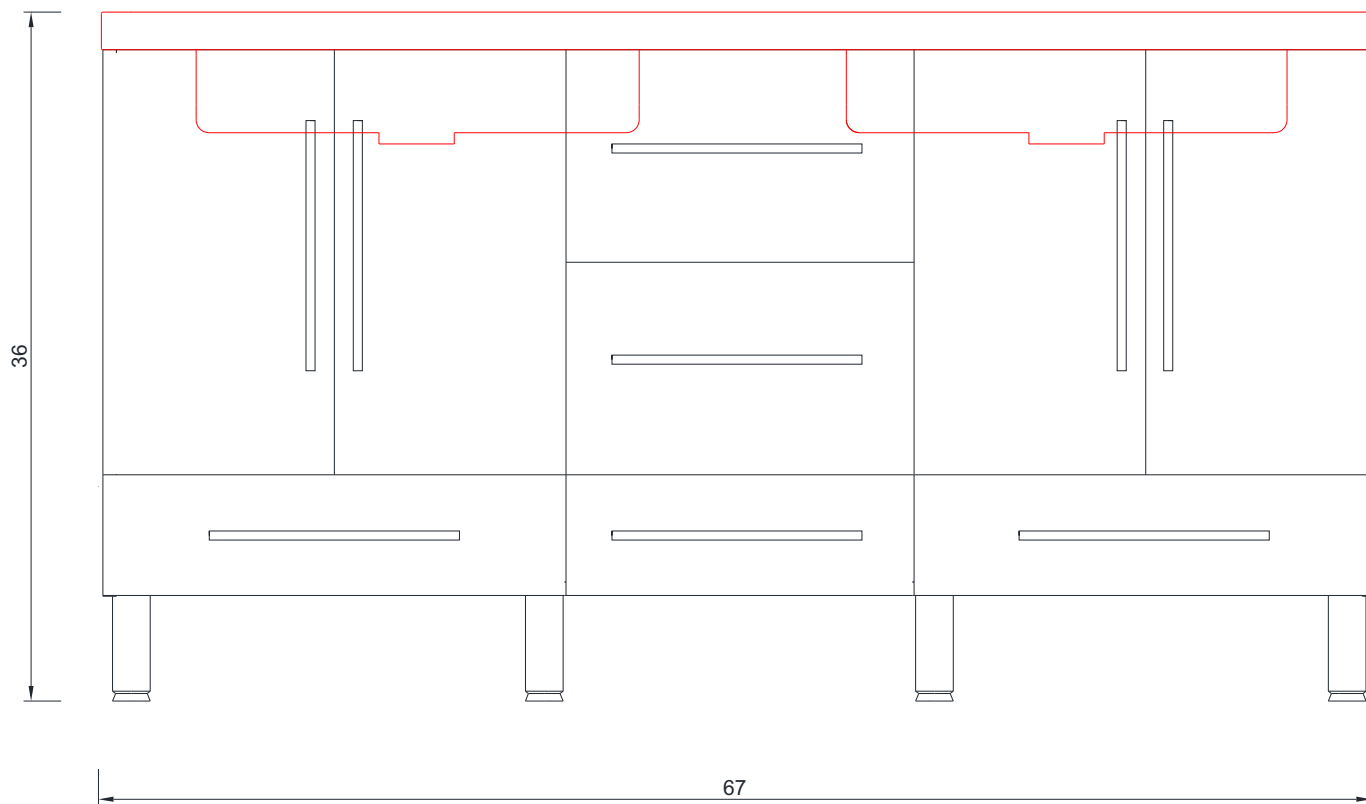

RIPLEY COLLECTION

FRONT VIEW

Vanity Only

AT-8063

RIPLEY COLLECTION

SIDE VIEW

A - A SECTION

B - B SECTION

Vanity Only

AT-8063

RIPLEY COLLECTION

TOP VIEW

Vanity Only

AT-8063

67"

RIPLEY COLLECTION

FRONT VIEW

Vanity With Top

AT-8063

ALYA
Bath

RIPLEY COLLECTION

SIDE VIEW

Vanity With Top

AT-8063

RIPLEY COLLECTION

TOP VIEW

Vanity With Top

AT-8063