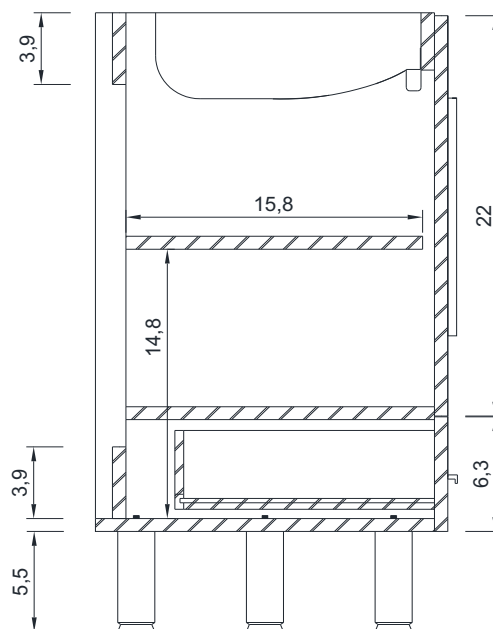

RIPLEY COLLECTION

FRONT VIEW

Vanity Only

AT-8063

RIPLEY COLLECTION

SIDE VIEW

A - A SECTION

B - B SECTION

Vanity Only

AT-8063

RIPLEY COLLECTION

TOP VIEW

Vanity Only

AT-8063

67"

RIPLEY COLLECTION

FRONT VIEW

Vanity With Top

AT-8063

ALYA
Bath

RIPLEY COLLECTION

SIDE VIEW

Vanity With Top

AT-8063

RIPLEY COLLECTION

TOP VIEW

Vanity With Top

AT-8063