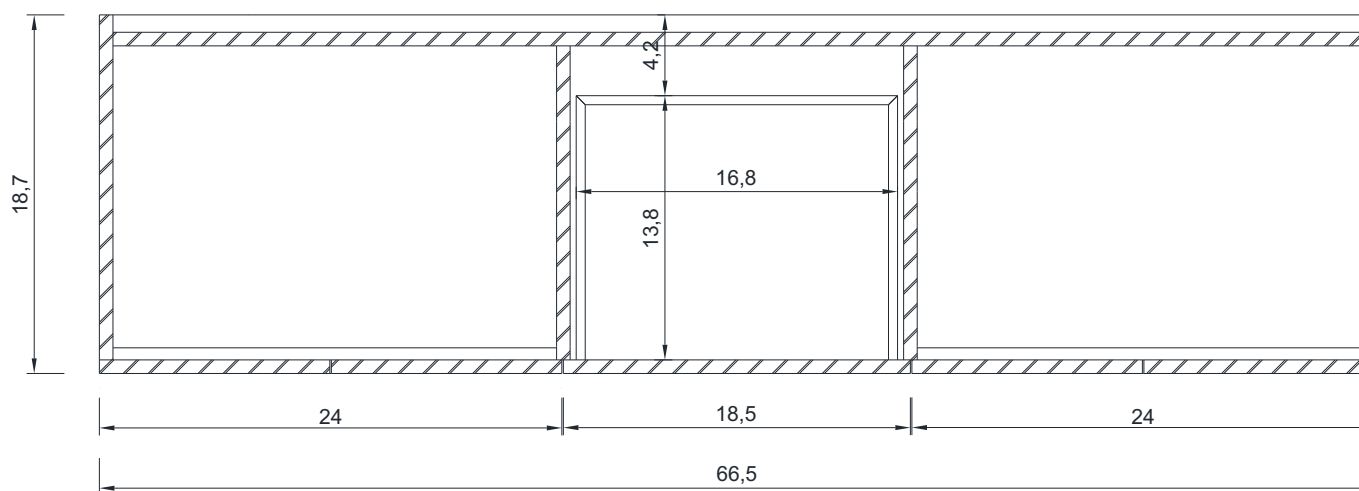

RIPLEY COLLECTION

FRONT VIEW

Vanity Only

AT-8063

RIPLEY COLLECTION

SIDE VIEW

A - A SECTION

B - B SECTION

Vanity Only

AT-8063

RIPLEY COLLECTION

TOP VIEW

Vanity Only

AT-8063

67"

RIPLEY COLLECTION

FRONT VIEW

Vanity With Top

AT-8063

ALYA
Bath

RIPLEY COLLECTION

SIDE VIEW

Vanity With Top

AT-8063