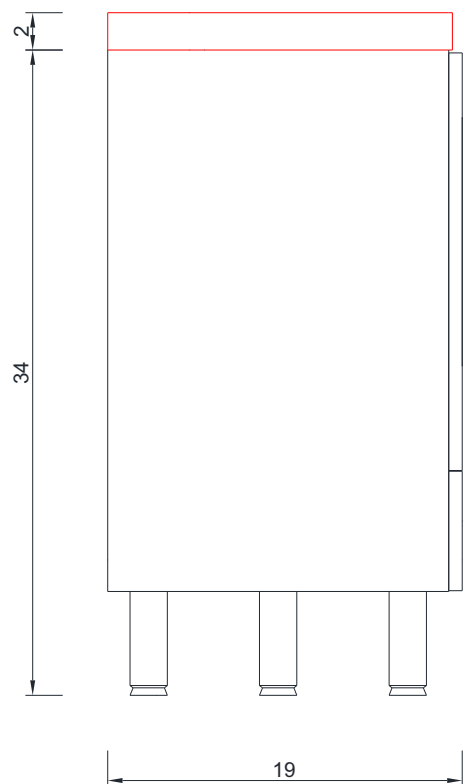

RIPLEY COLLECTION

FRONT VIEW

Vanity Only

AT-8063

RIPLEY COLLECTION

SIDE VIEW

A - A SECTION

B - B SECTION

Vanity Only

AT-8063

RIPLEY COLLECTION

TOP VIEW

Vanity Only

AT-8063

67"

RIPLEY COLLECTION

FRONT VIEW

Vanity With Top

AT-8063

ALYA
Bath

RIPLEY COLLECTION

SIDE VIEW

Vanity With Top

AT-8063

RIPLEY COLLECTION

TOP VIEW

Vanity With Top

AT-8063