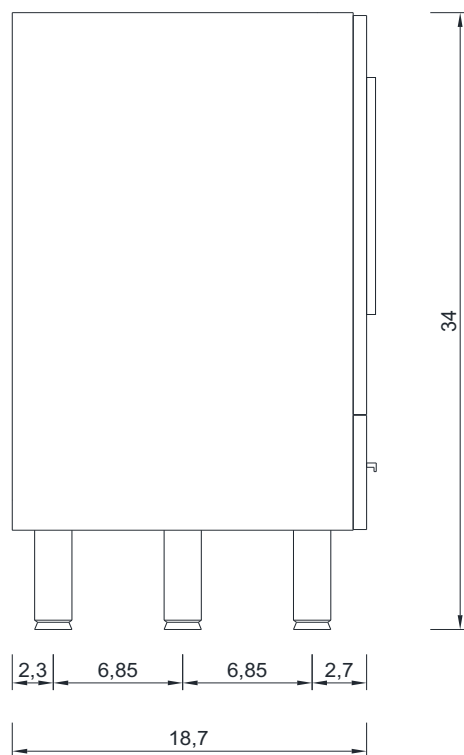

RIPLEY COLLECTION

FRONT VIEW

Vanity Only

AT-8063

RIPLEY COLLECTION

SIDE VIEW

A - A SECTION

B - B SECTION

Vanity Only

AT-8063

RIPLEY COLLECTION

TOP VIEW

Vanity Only

AT-8063

67"

RIPLEY COLLECTION

FRONT VIEW

Vanity With Top

AT-8063

ALYA
Bath

RIPLEY COLLECTION

SIDE VIEW

Vanity With Top

AT-8063

RIPLEY COLLECTION

TOP VIEW

Vanity With Top

AT-8063