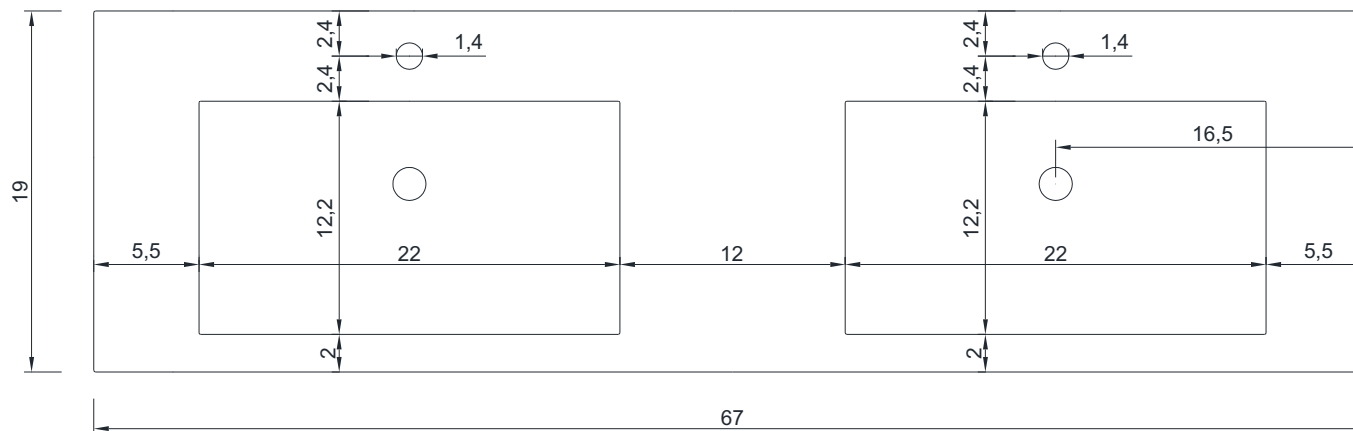

RIPLEY COLLECTION

TOP VIEW

Vanity With Top

AT-8063