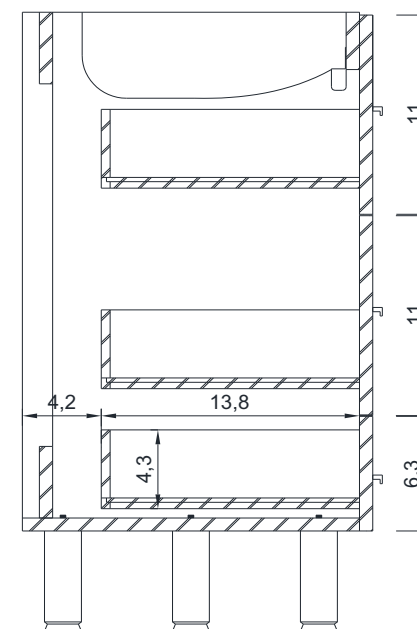

RIPLEY COLLECTION

FRONT VIEW

Vanity Only

AT-8063

RIPLEY COLLECTION

SIDE VIEW

A - A SECTION

B - B SECTION

Vanity Only

AT-8063

RIPLEY COLLECTION

TOP VIEW

Vanity Only

AT-8063

67"

RIPLEY COLLECTION

FRONT VIEW

Vanity With Top

AT-8063

ALYA
Bath

RIPLEY COLLECTION

SIDE VIEW

Vanity With Top

AT-8063

RIPLEY COLLECTION

TOP VIEW

Vanity With Top

AT-8063