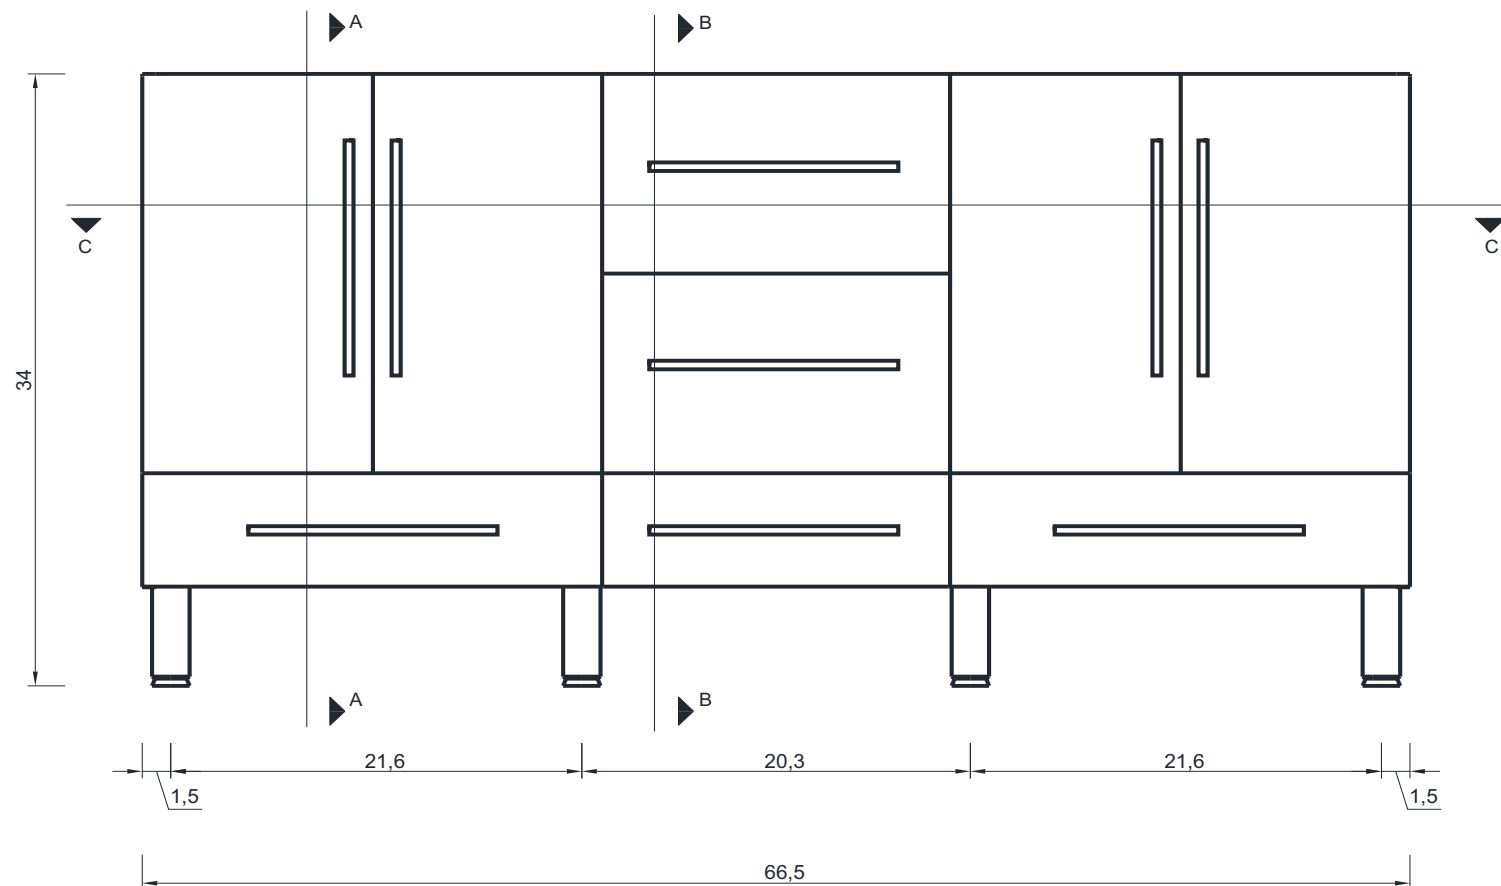

RIPLEY COLLECTION

FRONT VIEW

Vanity Only

AT-8063

RIPLEY COLLECTION

SIDE VIEW

A - A SECTION

B - B SECTION

Vanity Only

AT-8063

RIPLEY COLLECTION

TOP VIEW

Vanity Only

AT-8063

67"

RIPLEY COLLECTION

FRONT VIEW

Vanity With Top

AT-8063

ALYA
Bath

RIPLEY COLLECTION

SIDE VIEW

Vanity With Top

AT-8063

RIPLEY COLLECTION

TOP VIEW

Vanity With Top

AT-8063