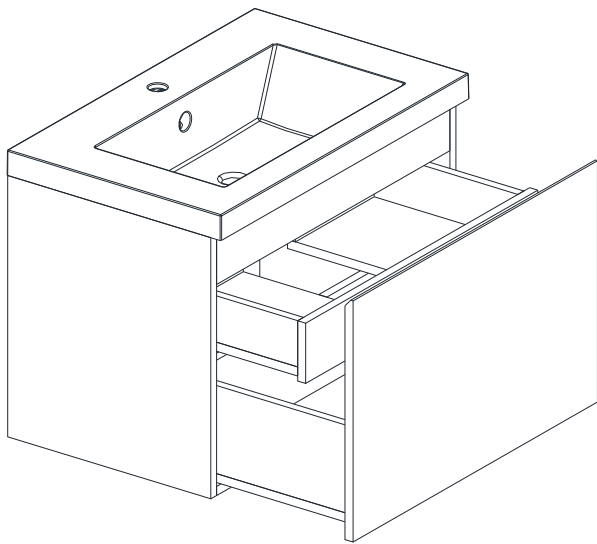

30"

PRATO COLLECTION

AB-PR30-WM

ALYA
Bath

PRATO COLLECTION

FRONT VIEW

Vanity With Top

Vanity Without Top

AB-PR30-WM

PRATO COLLECTION

BACK VIEW

SIDE VIEW

A - A SECTION

Vanity With Top

AB-PR30-WM

PRATO COLLECTION

B - B SECTION

C - C SECTION

TOP VIEW

AB-PR30-WM