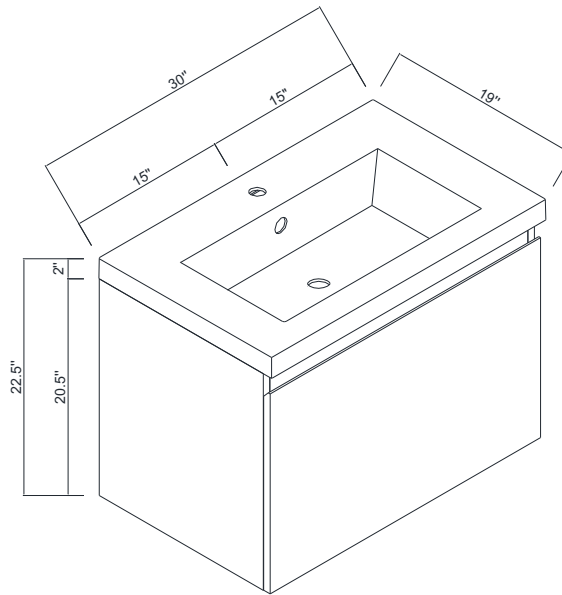

30"

PRATO COLLECTION

AB-PR30-WM

ALYA
Bath

PRATO COLLECTION

FRONT VIEW

Vanity With Top

Vanity Without Top

AB-PR30-WM

PRATO COLLECTION

BACK VIEW

SIDE VIEW

A - A SECTION

Vanity With Top

AB-PR30-WM

PRATO COLLECTION

B - B SECTION

C - C SECTION

TOP VIEW

AB-PR30-WM