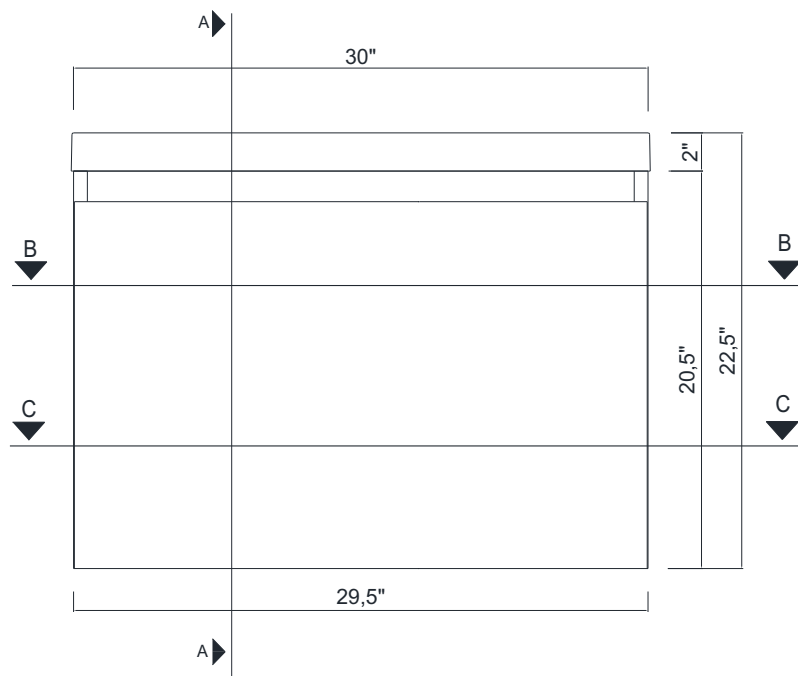

30"

PRATO COLLECTION

AB-PR30-WM

ALYA
Bath

PRATO COLLECTION

FRONT VIEW

Vanity With Top

Vanity Without Top

AB-PR30-WM

PRATO COLLECTION

BACK VIEW

SIDE VIEW

A - A SECTION

Vanity With Top

AB-PR30-WM

PRATO COLLECTION

B - B SECTION

C - C SECTION

TOP VIEW

AB-PR30-WM