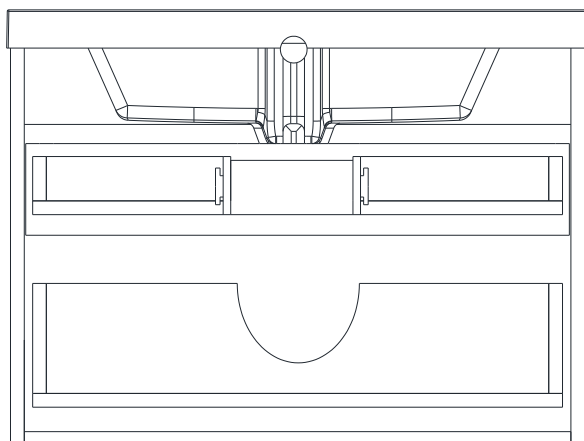

30"

PRATO COLLECTION

AB-PR30-WM

ALYA
Bath

PRATO COLLECTION

FRONT VIEW

Vanity With Top

Vanity Without Top

AB-PR30-WM

PRATO COLLECTION

BACK VIEW

SIDE VIEW

A - A SECTION

Vanity With Top

AB-PR30-WM

PRATO COLLECTION

B - B SECTION

C - C SECTION

TOP VIEW

AB-PR30-WM