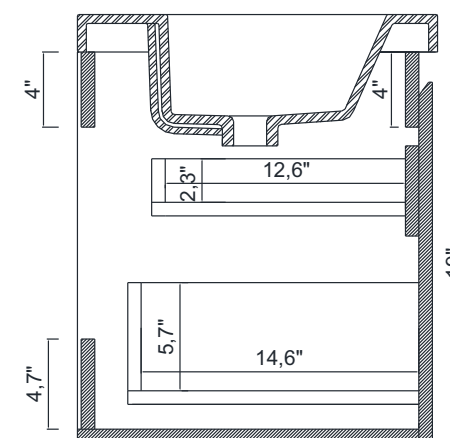

30"

PRATO COLLECTION

AB-PR30-WM

ALYA
Bath

PRATO COLLECTION

FRONT VIEW

Vanity With Top

Vanity Without Top

AB-PR30-WM

PRATO COLLECTION

BACK VIEW

SIDE VIEW

A - A SECTION

Vanity With Top

AB-PR30-WM

PRATO COLLECTION

B - B SECTION

C - C SECTION

TOP VIEW

AB-PR30-WM