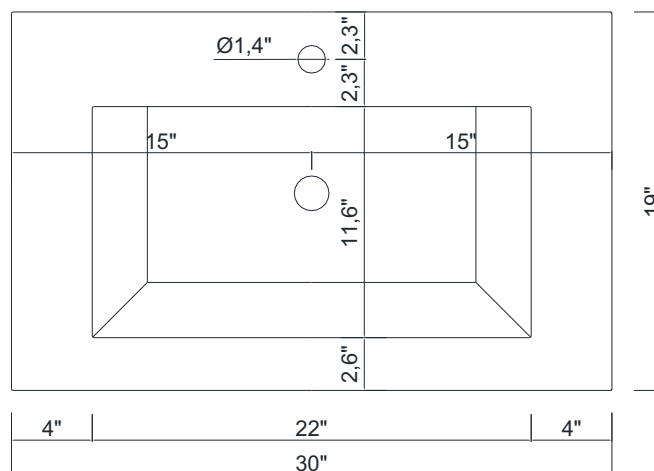

30"

PRATO COLLECTION

AB-PR30-WM

ALYA
Bath

PRATO COLLECTION

FRONT VIEW

Vanity With Top

Vanity Without Top

AB-PR30-WM

PRATO COLLECTION

BACK VIEW

SIDE VIEW

A - A SECTION

Vanity With Top

AB-PR30-WM

PRATO COLLECTION

B - B SECTION

C - C SECTION

TOP VIEW

AB-PR30-WM