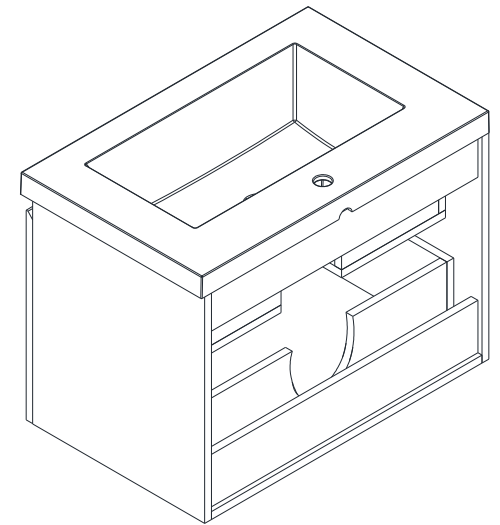

30"

PRATO COLLECTION

AB-PR30-WM

ALYA
Bath

PRATO COLLECTION

FRONT VIEW

Vanity With Top

Vanity Without Top

AB-PR30-WM

PRATO COLLECTION

BACK VIEW

SIDE VIEW

A - A SECTION

Vanity With Top

AB-PR30-WM

PRATO COLLECTION

B - B SECTION

C - C SECTION

TOP VIEW

AB-PR30-WM