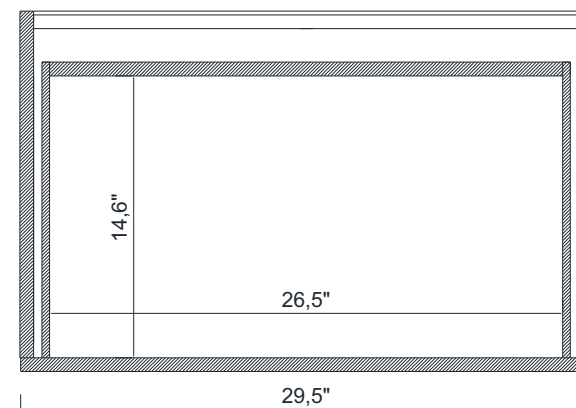

AB-PR30-WM

PRATO COLLECTION

BACK VIEW

SIDE VIEW

A - A SECTION

Vanity With Top

AB-PR30-WM

PRATO COLLECTION

B - B SECTION

C - C SECTION

TOP VIEW

AB-PR30-WM