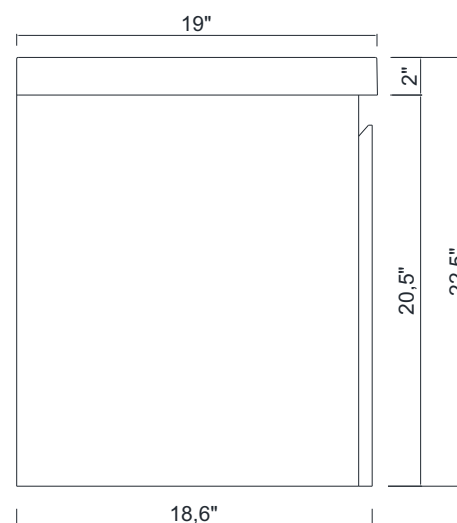

30"

PRATO COLLECTION

AB-PR30-WM

ALYA
Bath

PRATO COLLECTION

FRONT VIEW

Vanity With Top

Vanity Without Top

AB-PR30-WM

PRATO COLLECTION

BACK VIEW

SIDE VIEW

A - A SECTION

Vanity With Top

AB-PR30-WM

PRATO COLLECTION

B - B SECTION

C - C SECTION

TOP VIEW

AB-PR30-WM