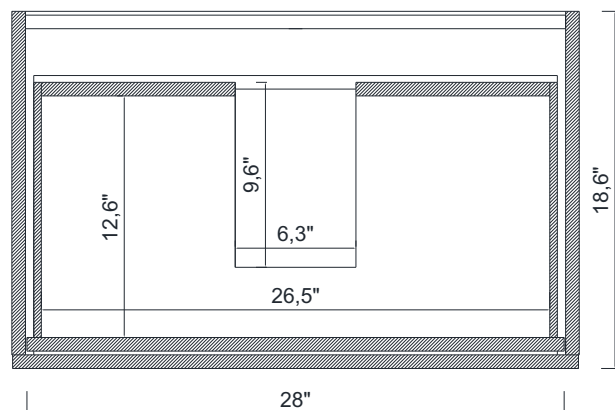

30"

PRATO COLLECTION

AB-PR30-WM

ALYA
Bath

PRATO COLLECTION

FRONT VIEW

Vanity With Top

Vanity Without Top

AB-PR30-WM

PRATO COLLECTION

BACK VIEW

SIDE VIEW

A - A SECTION

Vanity With Top

AB-PR30-WM

PRATO COLLECTION

B - B SECTION

C - C SECTION

TOP VIEW

AB-PR30-WM