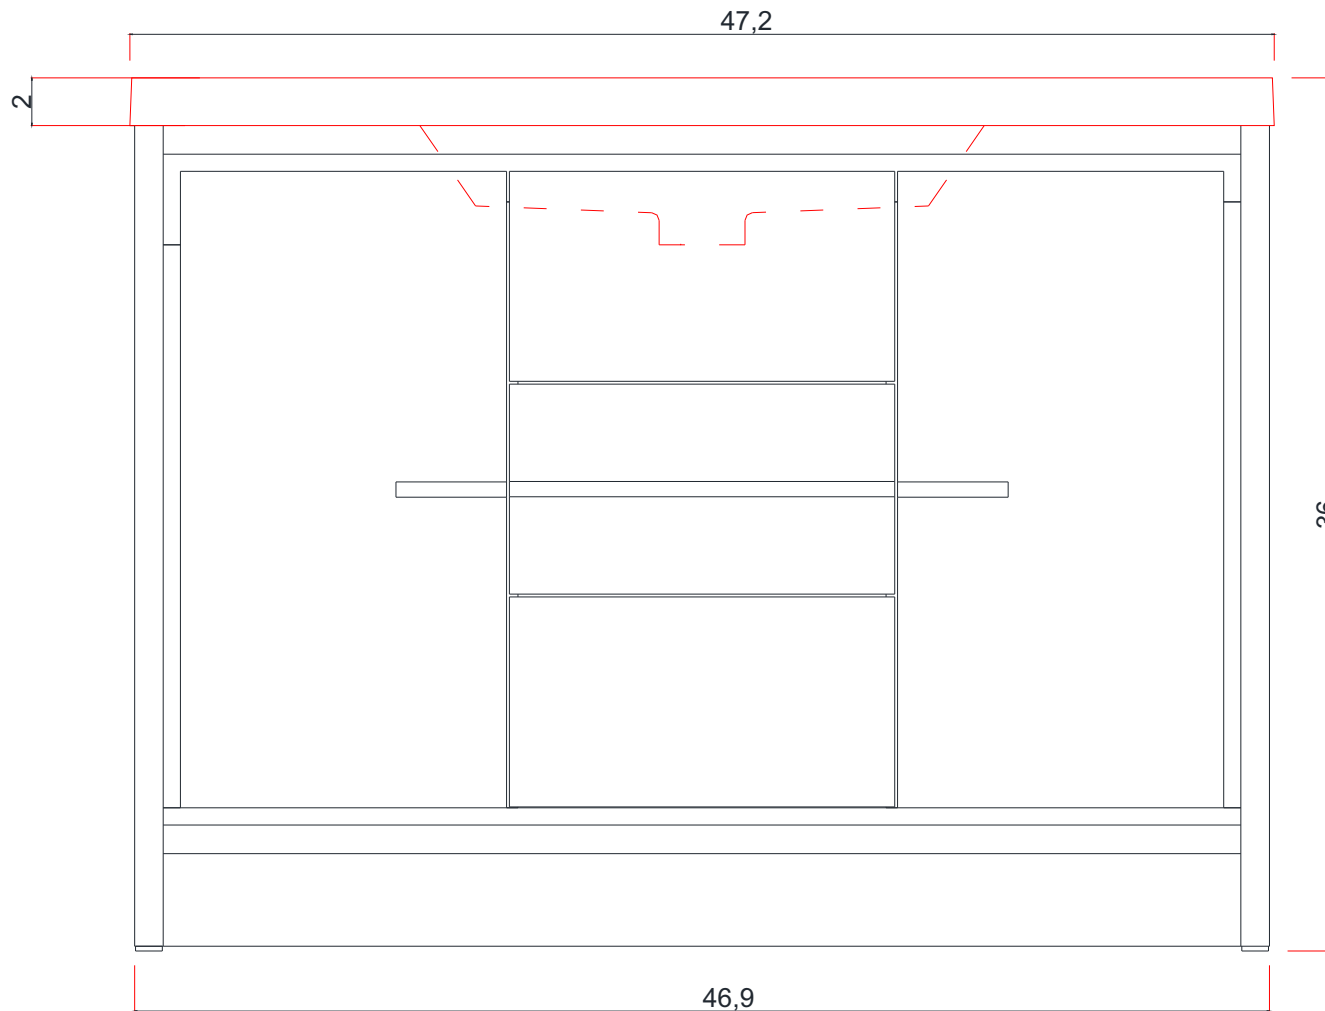

# SORTINO COLLECTION

FRONT VIEW

Vanity Base

AB-MD648

# SORTINO COLLECTION

FRONT VIEW

Vanity With Top

AB-MD648

## SORTINO COLLECTION

TOP WIEV C-C SECTION

Vanity Base

C-C KESİTİ

AB-MD648

48"

# SORTINO COLLECTION

SIDE VIEW

Vanity With Top

A - A SECTION

Vanity Base

B - B SECTION

Vanity Base

AB-MD648