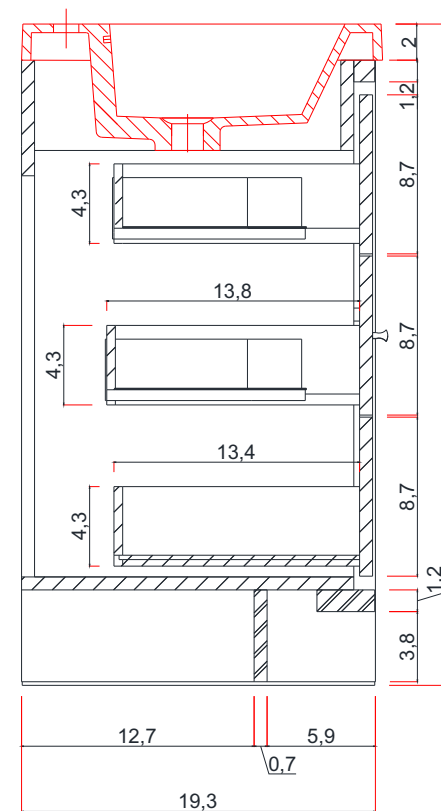

# SORTINO COLLECTION

SIDE VIEW

Vanity With Top

A - A SECTION

Vanity Base

B - B SECTION

Vanity Base

AB-MD648