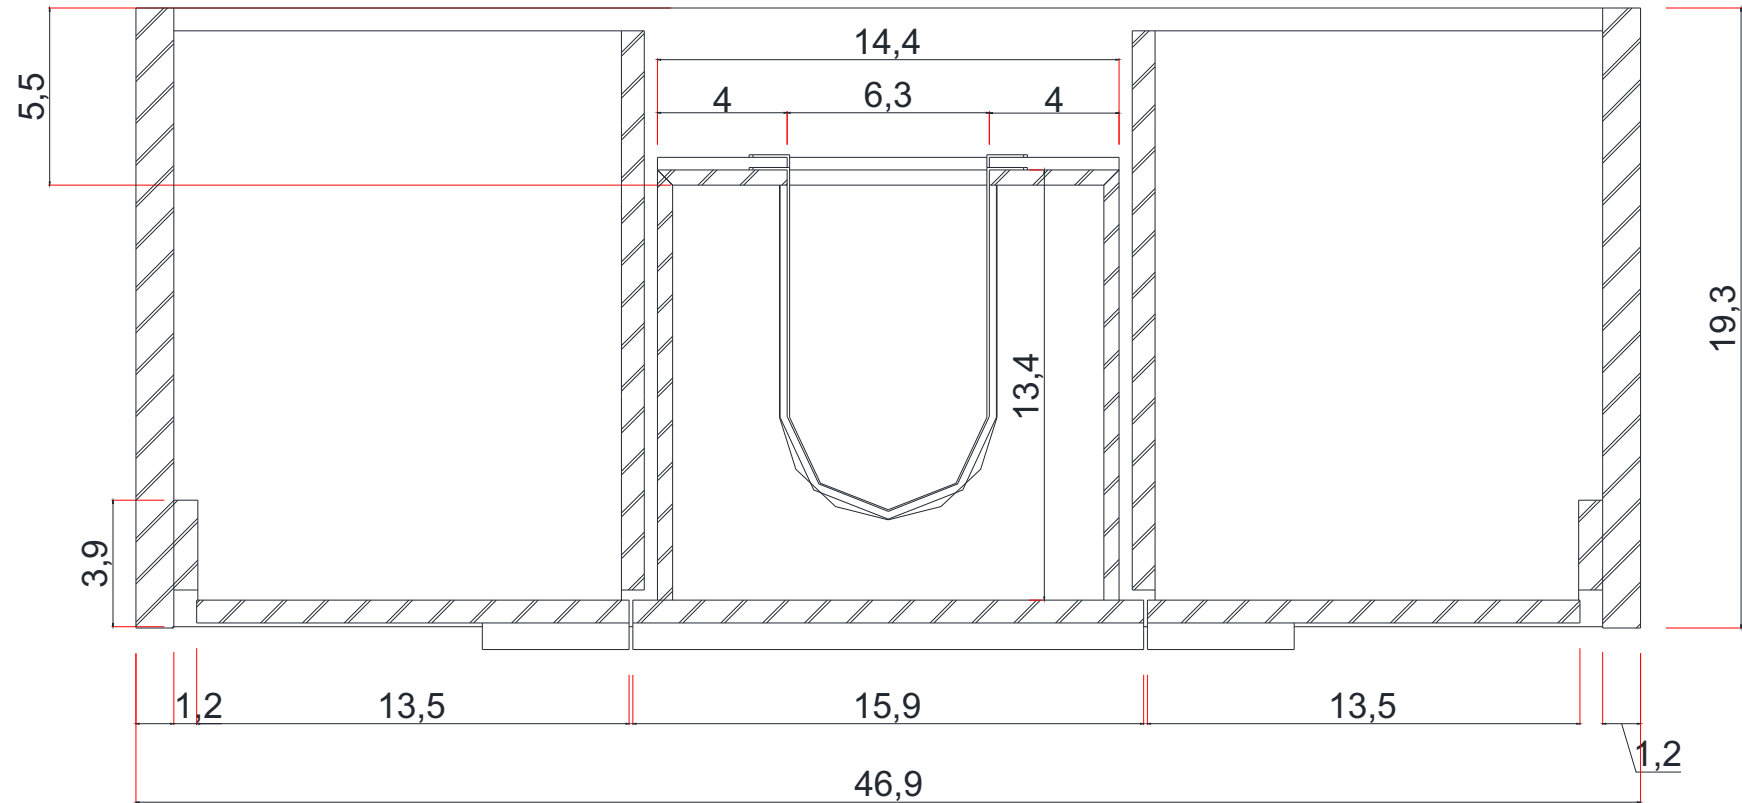

# SORTINO COLLECTION

FRONT VIEW

Vanity Base

AB-MD648

# SORTINO COLLECTION

FRONT VIEW

Vanity With Top

AB-MD648

## SORTINO COLLECTION

TOP WIEV C-C SECTION

Vanity Base

C-C KESİTİ

AB-MD648

48"

# SORTINO COLLECTION

SIDE VIEW

Vanity With Top

A - A SECTION

Vanity Base

B - B SECTION

Vanity Base

AB-MD648