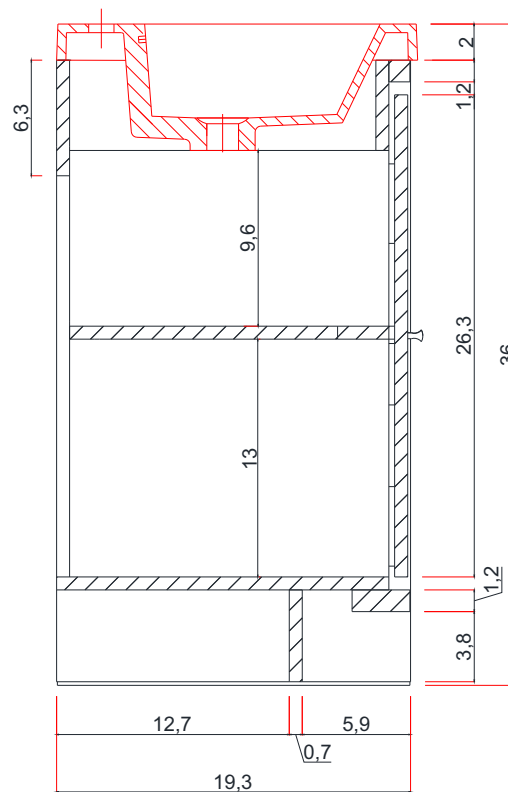

# SORTINO COLLECTION

SIDE VIEW

Vanity With Top

A - A SECTION

Vanity Base

B - B SECTION

Vanity Base

AB-MD648