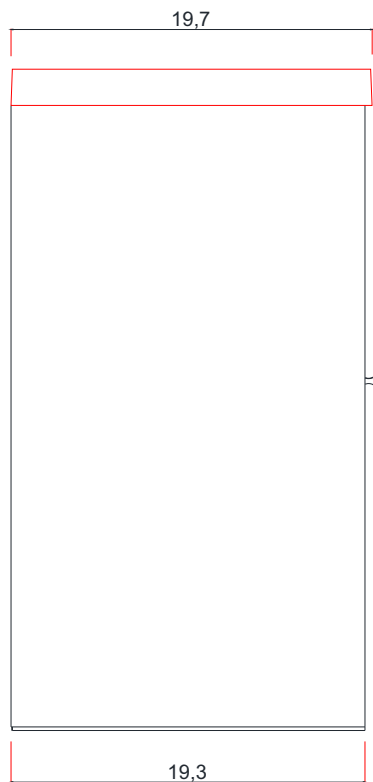

# SORTINO COLLECTION

SIDE VIEW

Vanity With Top

A - A SECTION

Vanity Base

B - B SECTION

Vanity Base

AB-MD648