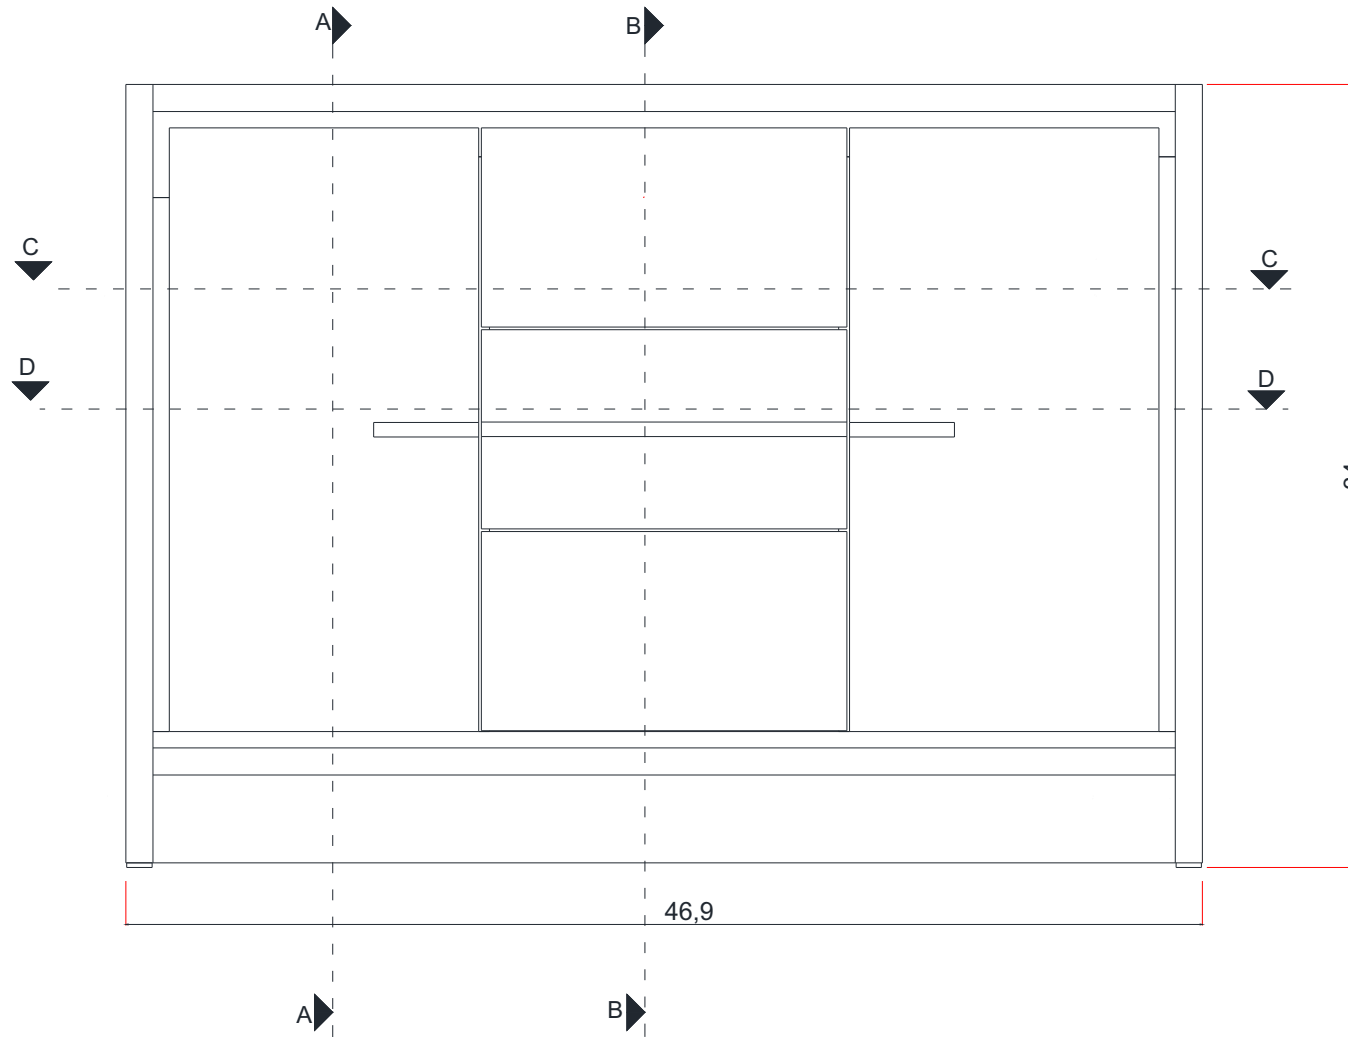

# SORTINO COLLECTION

FRONT VIEW

Vanity Base

AB-MD648

# SORTINO COLLECTION

FRONT VIEW

Vanity With Top

AB-MD648

## SORTINO COLLECTION

TOP WIEV C-C SECTION

Vanity Base

C-C KESİTİ

AB-MD648

48"

# SORTINO COLLECTION

SIDE VIEW

Vanity With Top

A - A SECTION

Vanity Base

B - B SECTION

Vanity Base

AB-MD648