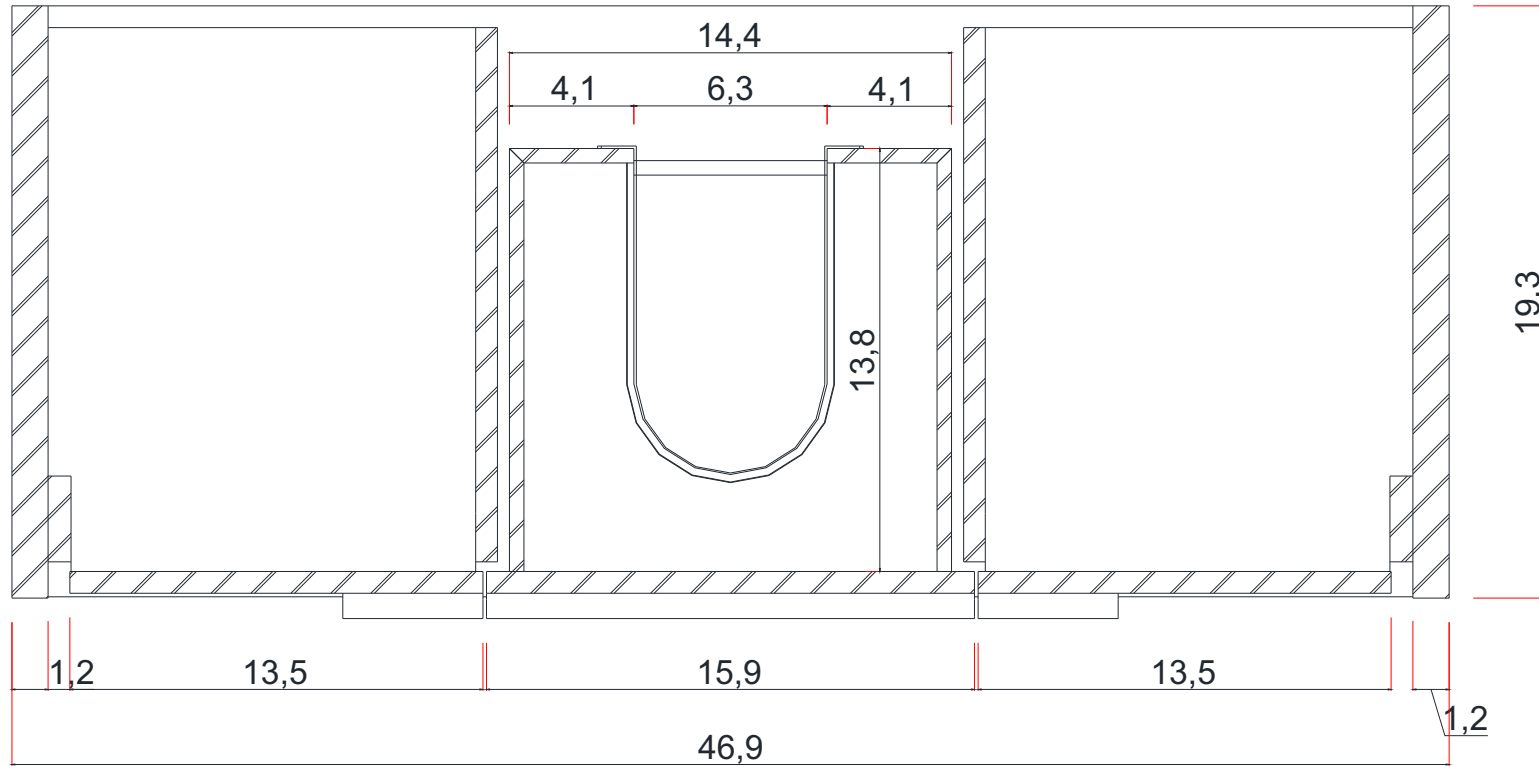

48"

SORTINO COLLECTION

TOP WIEV D-D SECTION

D-D KESİTİ

Vanity Base

AB-MD648

ALYA
Bath