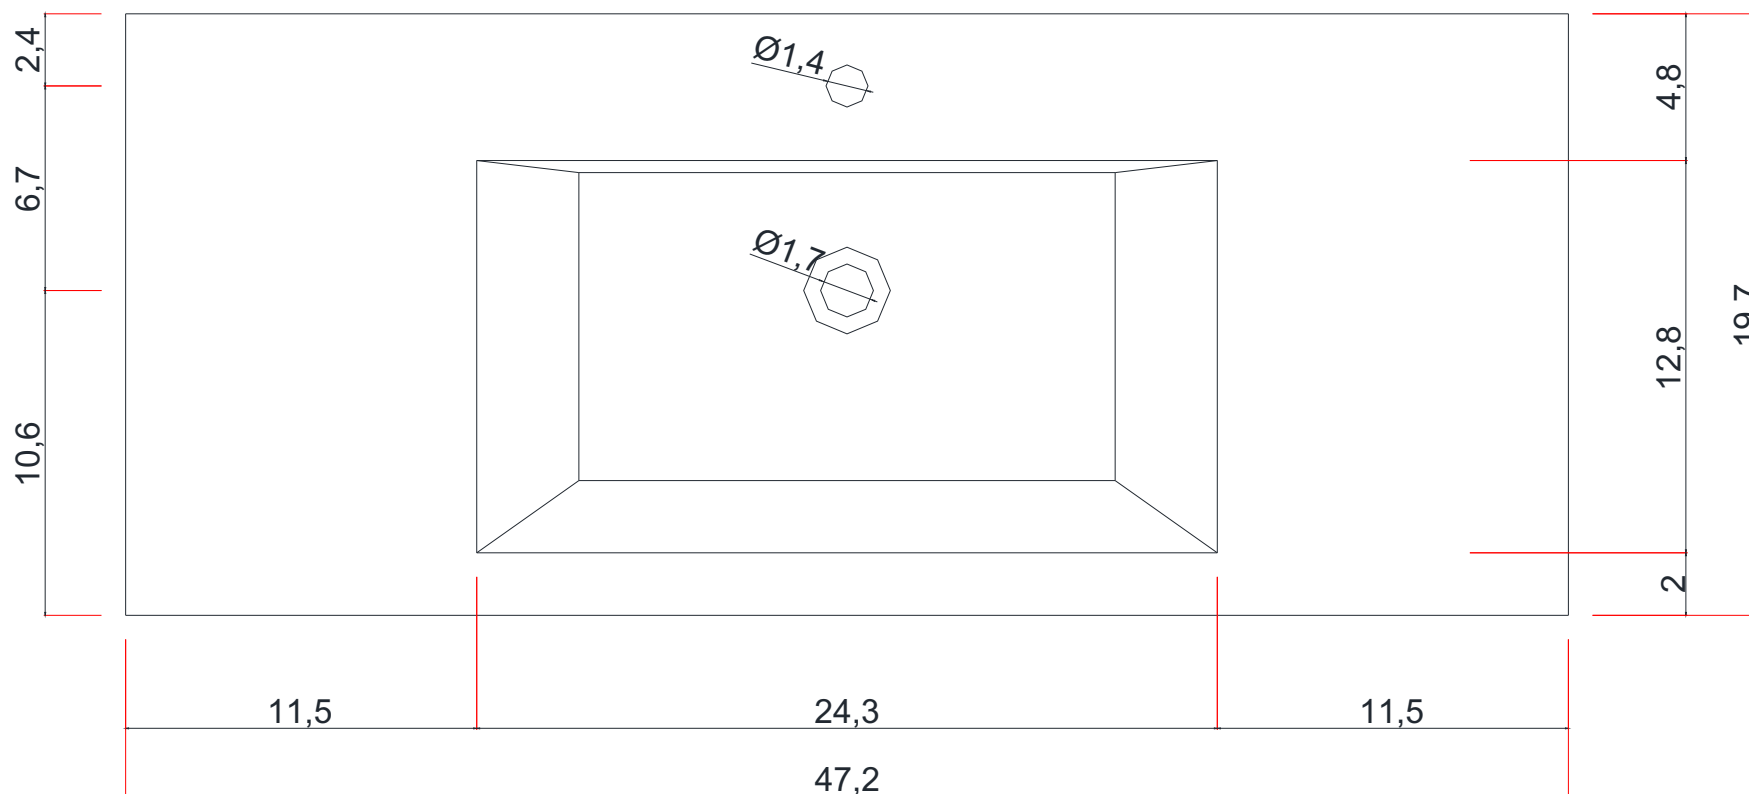

SORTINO COLLECTION

TOP WIEV

Vanity Top With Sink

AB-MD648