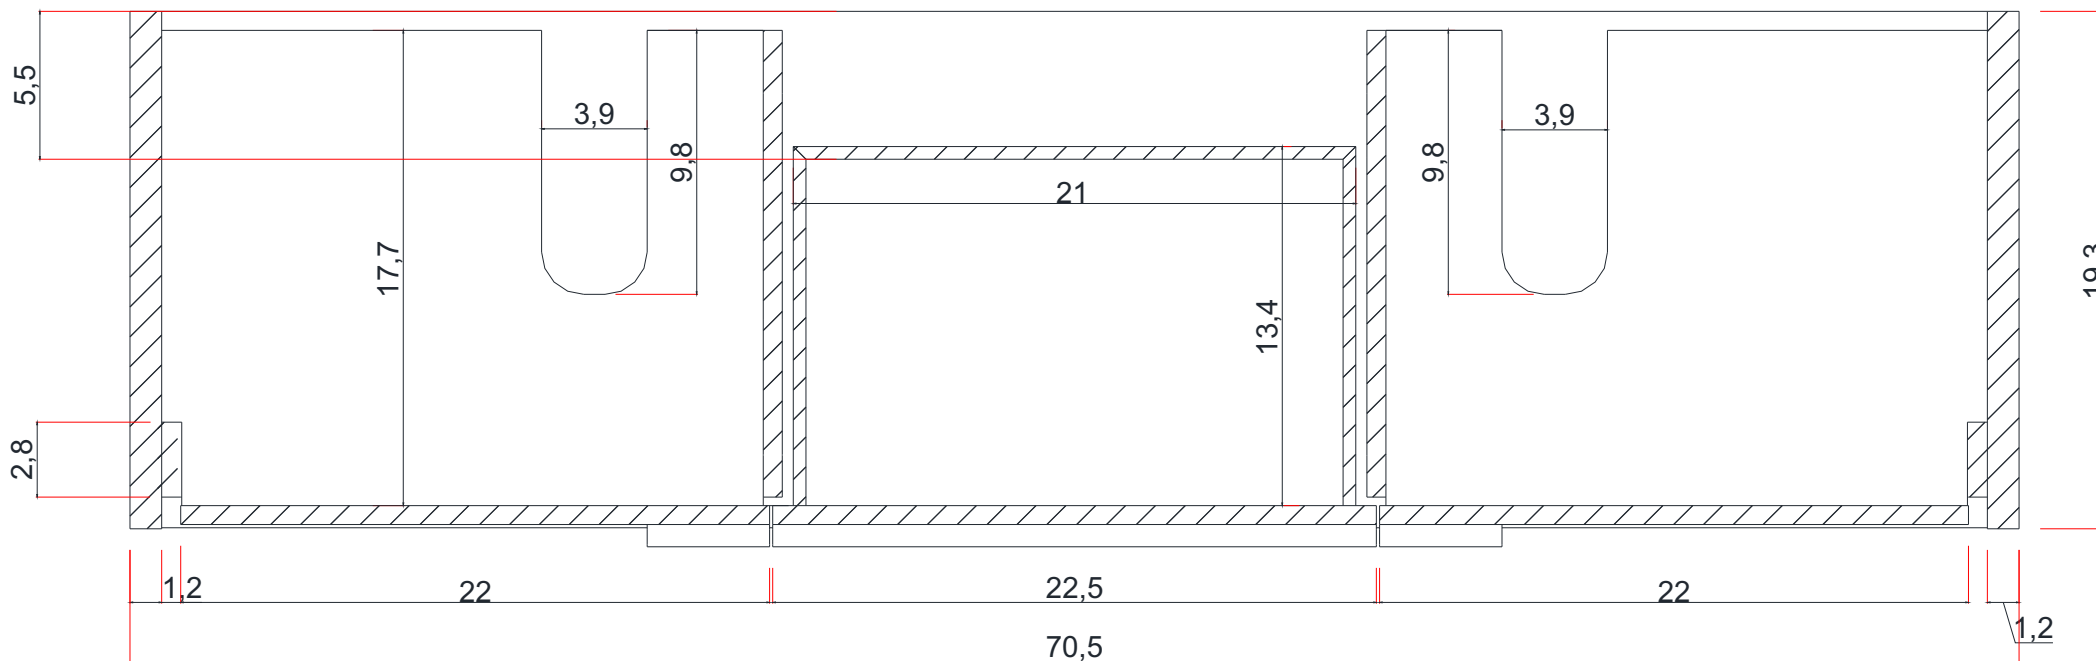

SORTINO COLLECTION

C-C KESİTİ

Vanity Base

AB-MD672