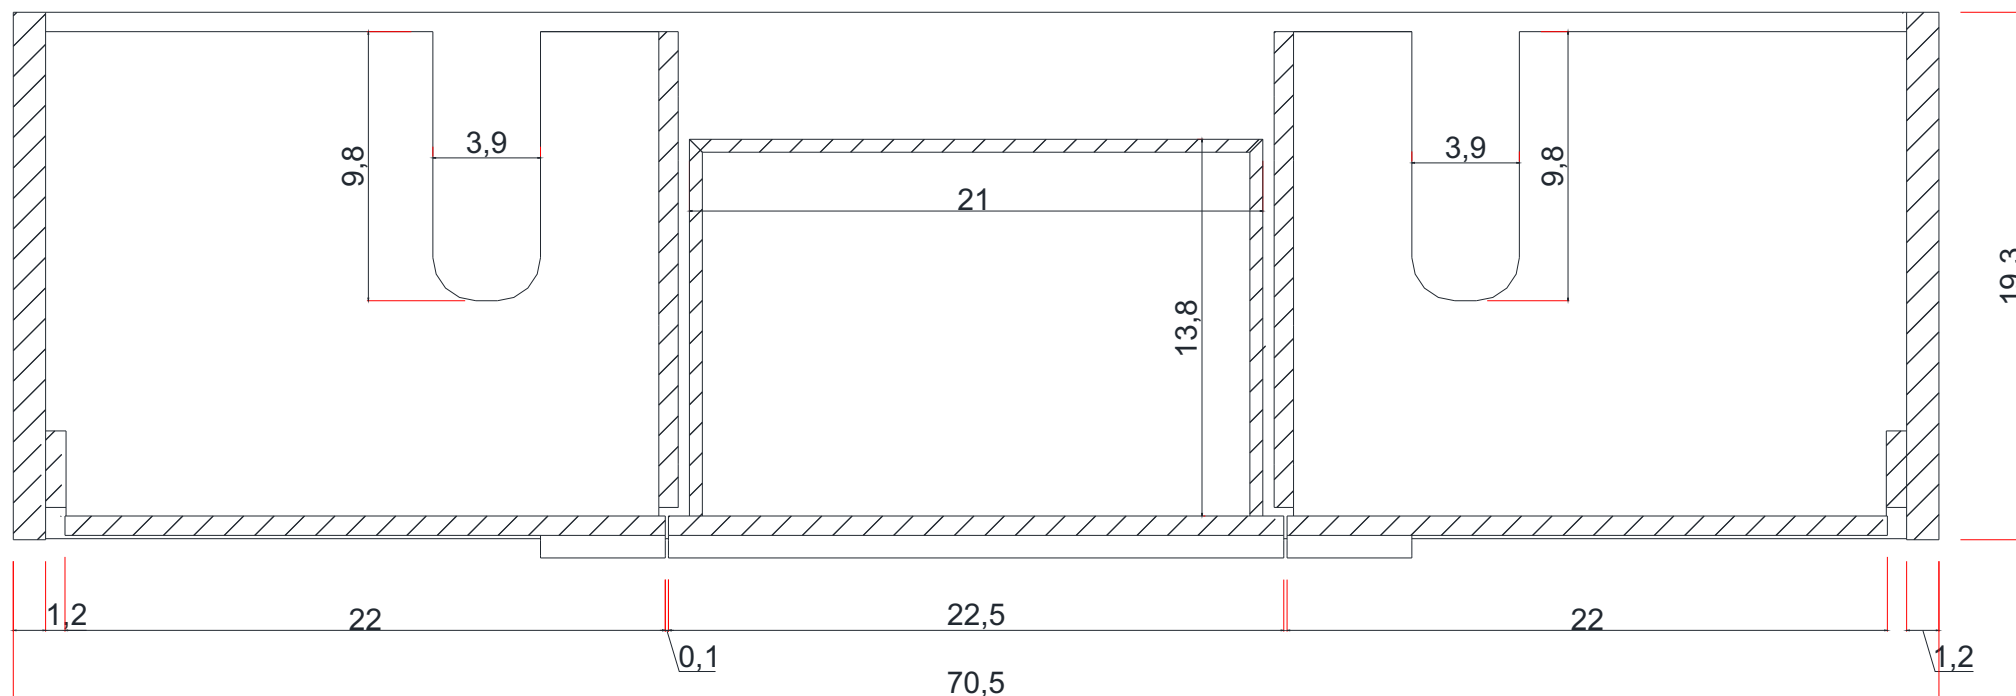

SORTINO COLLECTION

TOP WIEV D-D SECTION

D-D KESİTİ

Vanity Base

AB-MD672