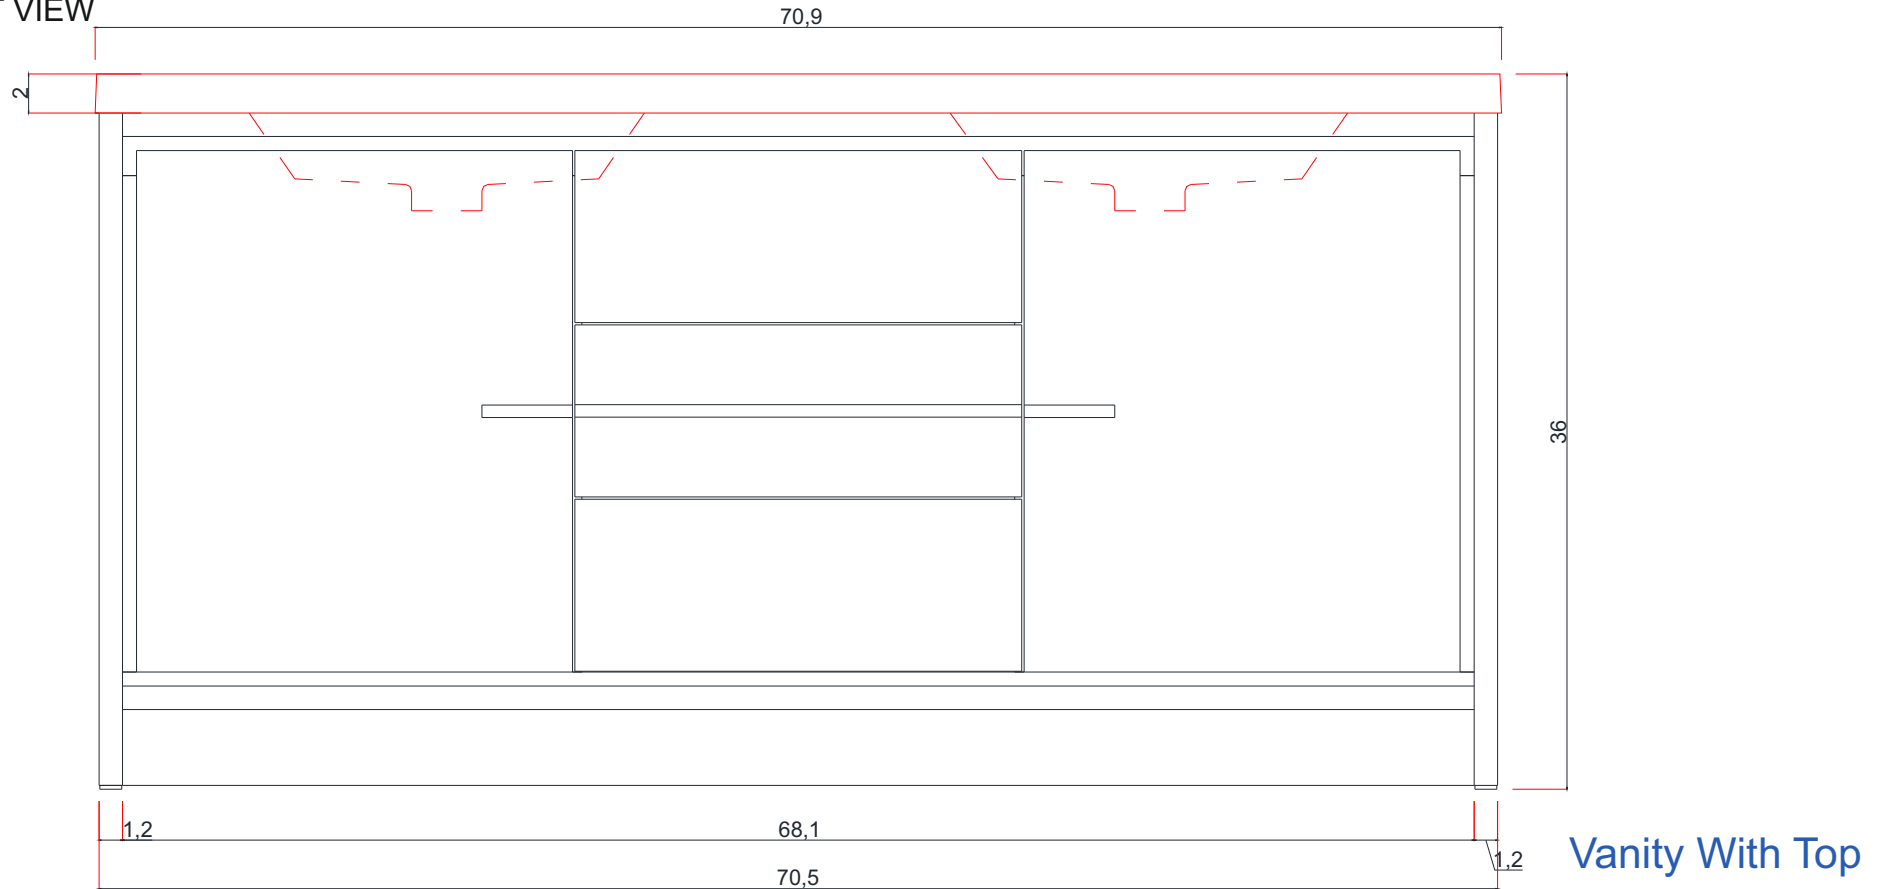

TOP WIEV C-C SECTION

SORTINO COLLECTION

FRONT VIEW

AB-MD672