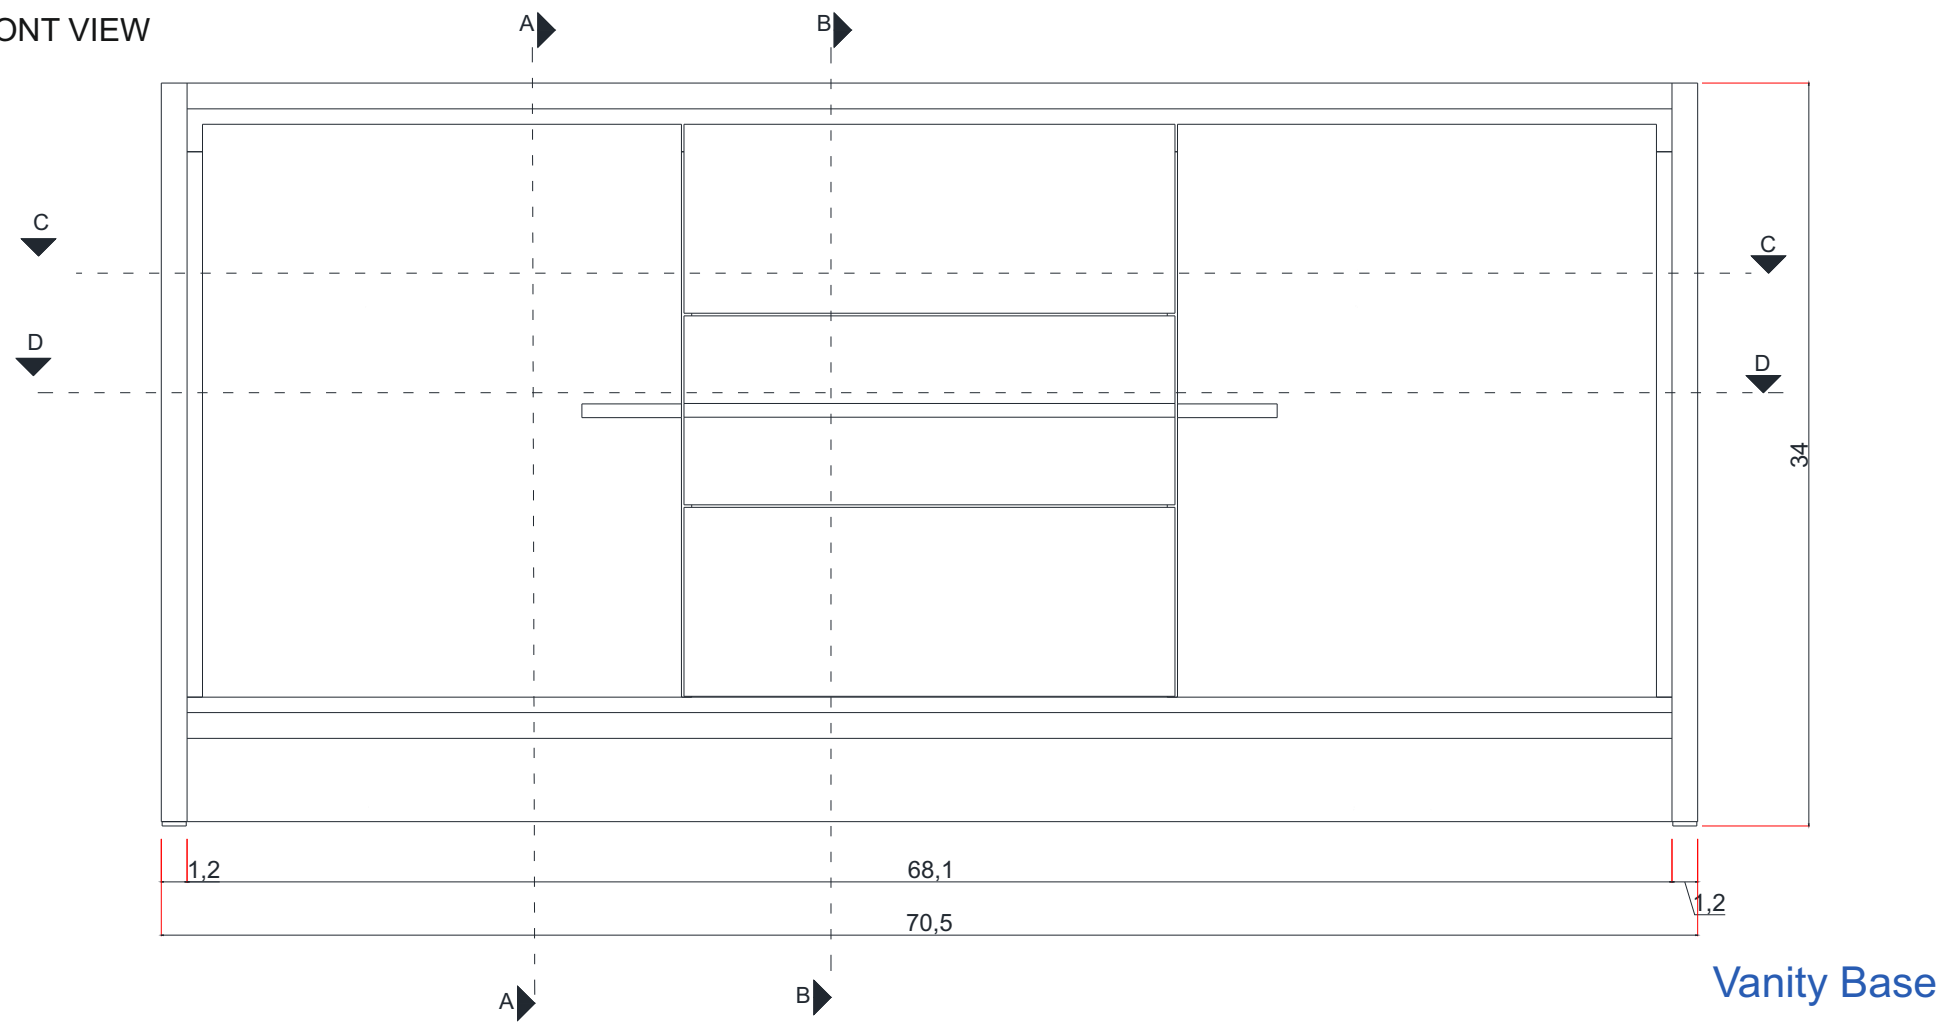

SORTINO COLLECTION

FRONT VIEW

AB-MD672

SORTINO COLLECTION

FRONT VIEW

AB-MD672

SORTINO COLLECTION

TOP WIEV C-C SECTION

C-C KESİTİ

Vanity Base

AB-MD672

SORTINO COLLECTION

TOP WIEV D-D SECTION

D-D KESİTİ

Vanity Base

AB-MD672

SORTINO COLLECTION

SIDE VIEW

Vanity With Top

A - A SECTION

A-A KESİTİ

Vanity Base

B - B SECTION

B-B KESİTİ