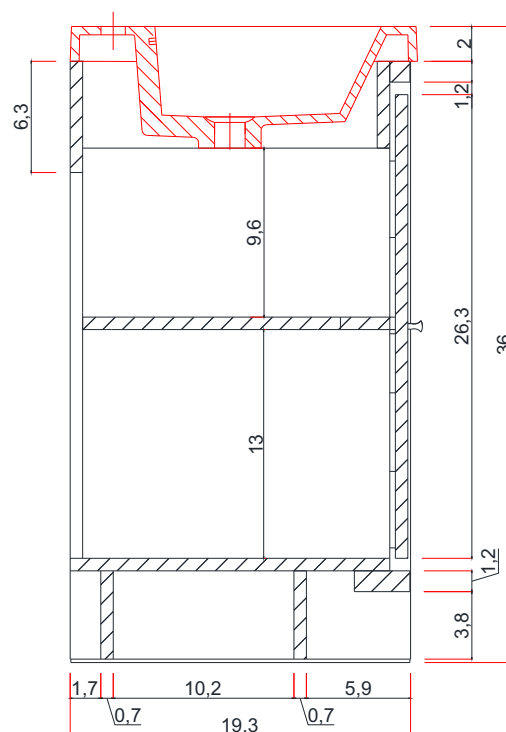

SORTINO COLLECTION

SIDE VIEW

Vanity With Top

A - A SECTION

A-A KESİTİ

Vanity Base

B - B SECTION

B-B KESİTİ