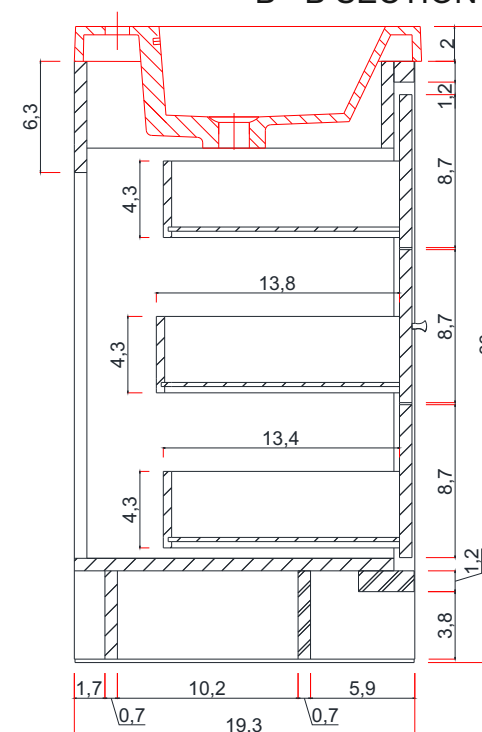

SORTINO COLLECTION

SIDE VIEW

Vanity With Top

A - A SECTION

A-A KESİTİ

Vanity Base

B - B SECTION

B-B KESİTİ