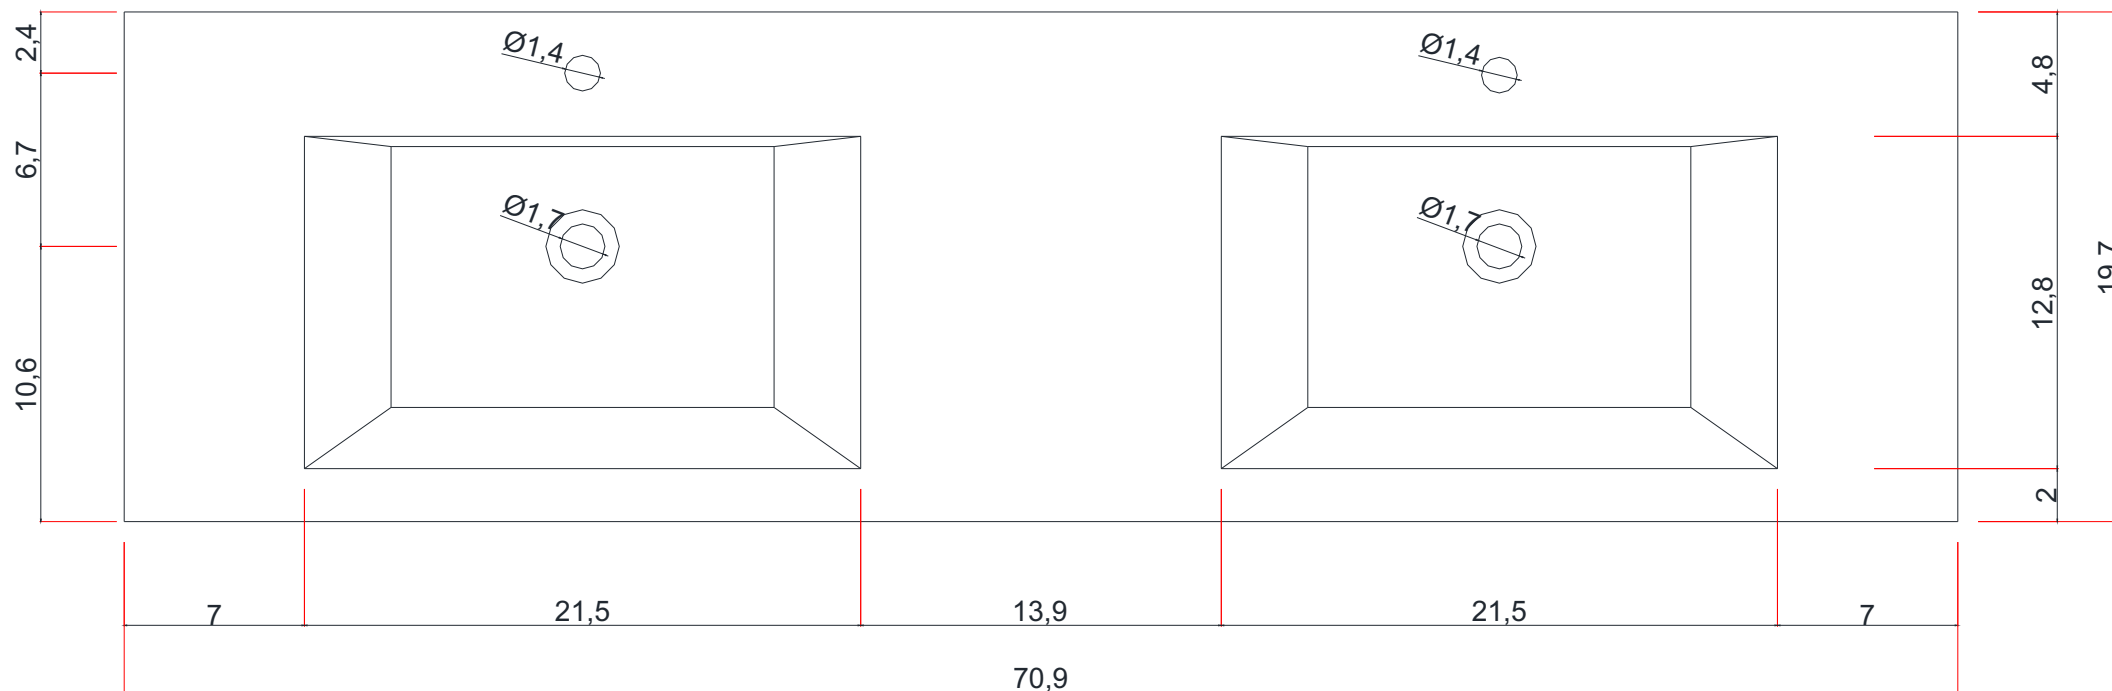

SORTINO COLLECTION

TOP WIEV

Vanity Top With Sink

AB-MD672