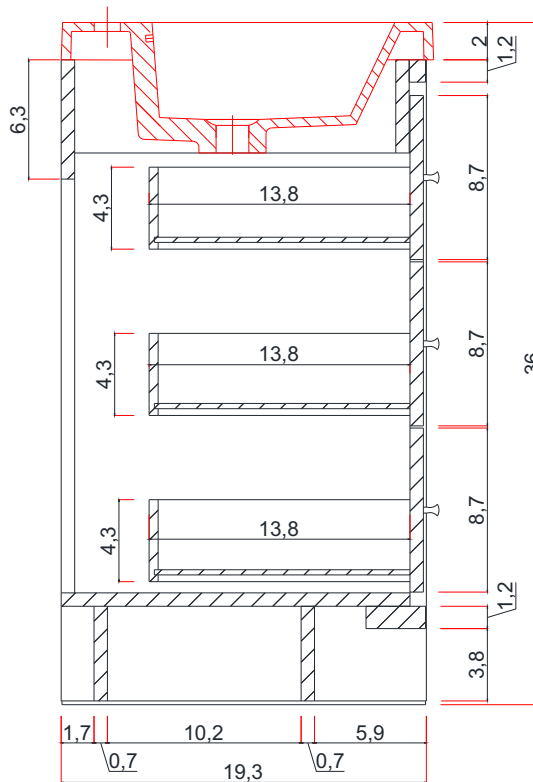

A - A SECTION

A-A KESİTİ

Vanity Base