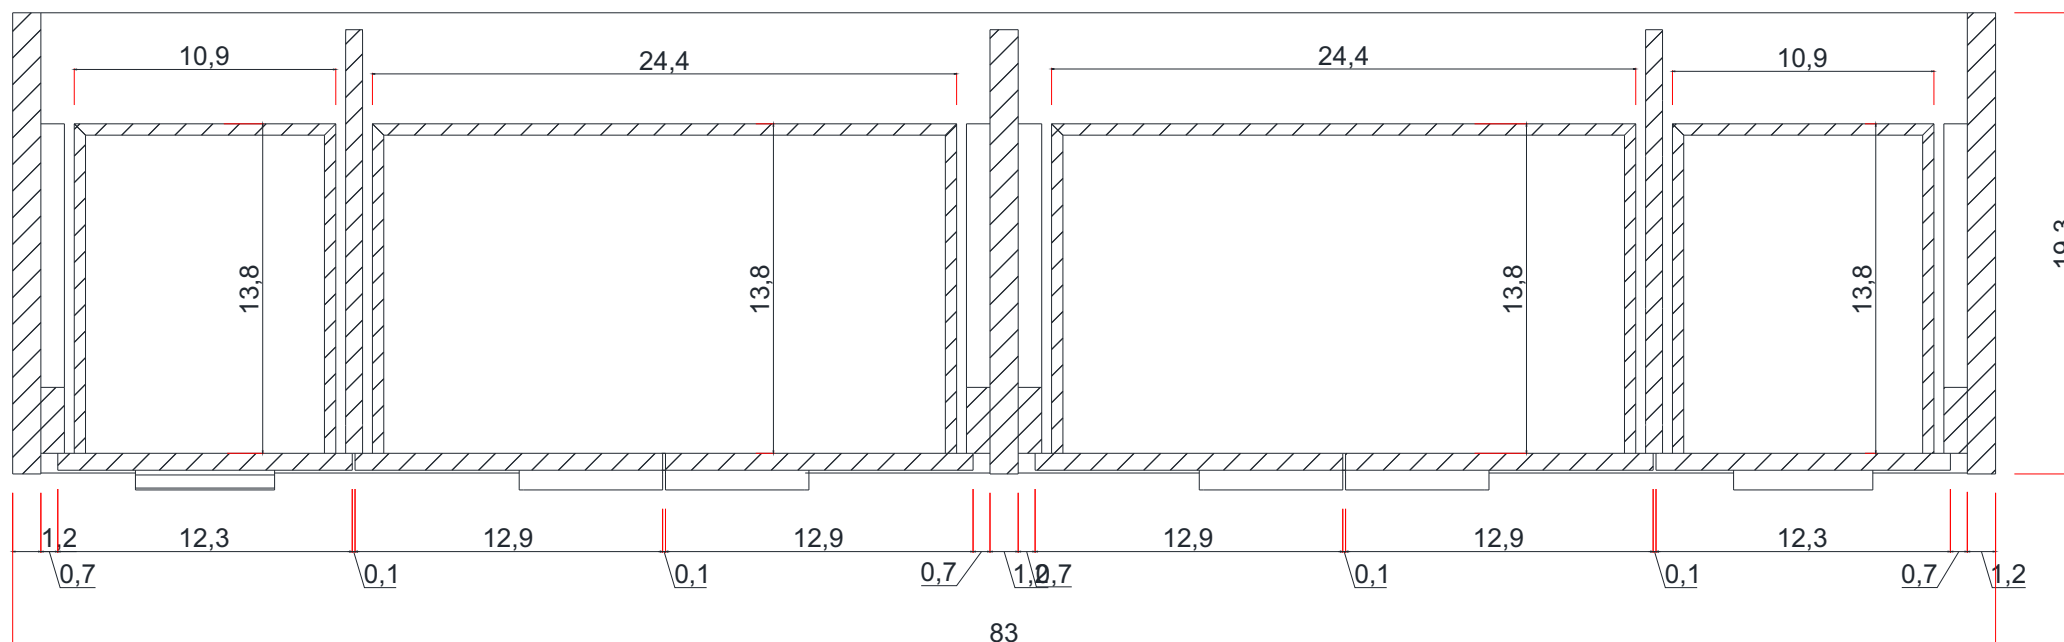

84"

SORTINO COLLECTION

FRONT VIEW

AB-MD684

SORTINO COLLECTION

FRONT VIEW

Vanity With Top

AB-MD684

D-D KESİTİ

Vanity Base

AB-MD684

SORTINO COLLECTION

SIDE VIEW

Vanity With Top

A - A SECTION

A-A KESİTİ