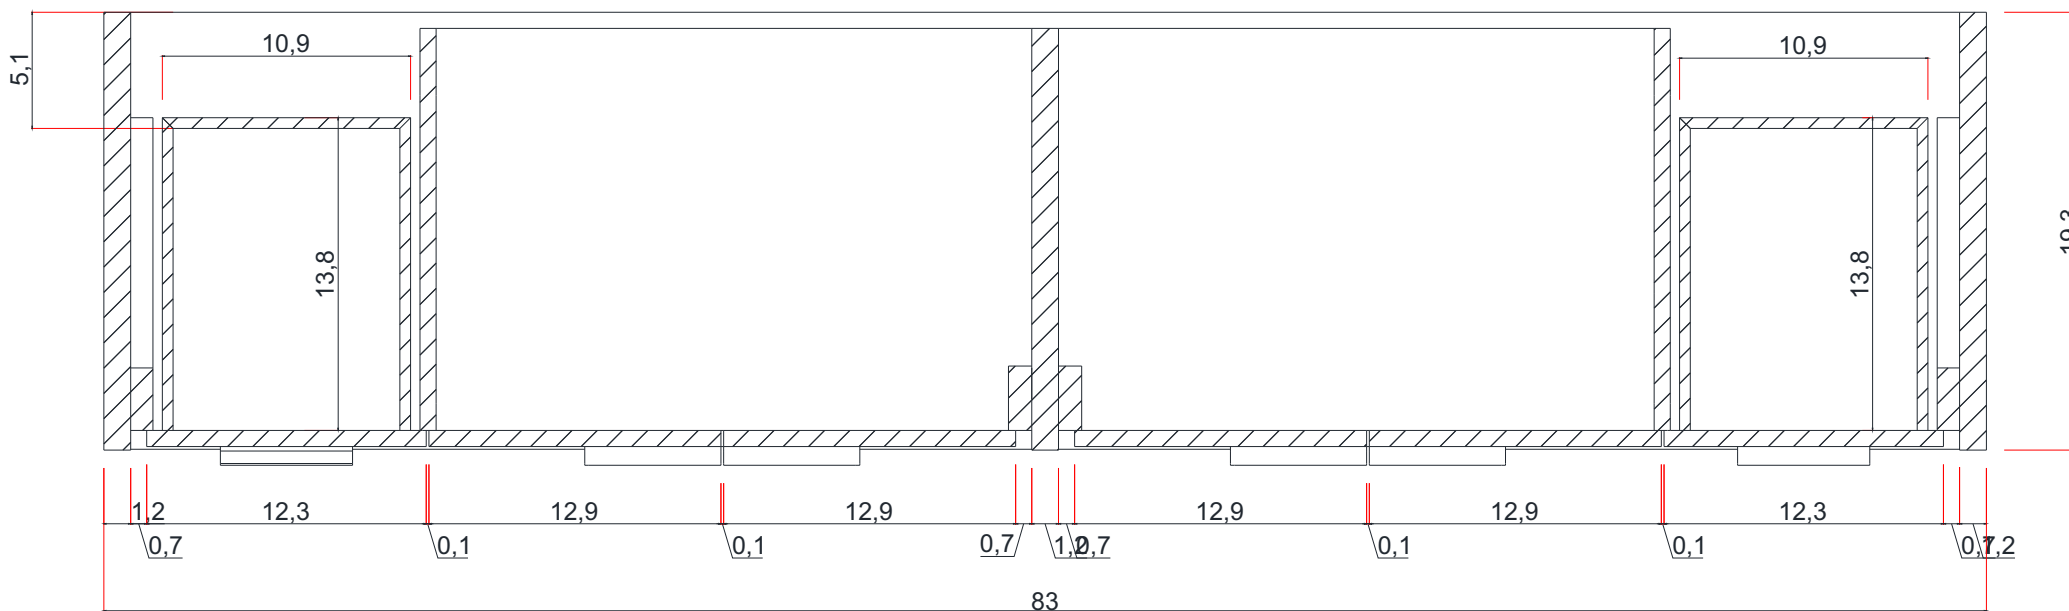

84"

SORTINO COLLECTION

FRONT VIEW

AB-MD684

SORTINO COLLECTION

FRONT VIEW

Vanity With Top

AB-MD684

SORTINO COLLECTION

TOP WIEV C-C SECTION

C-C KESITI

Vanity Base

AB-MD684

ALYA
Bath

SORTINO COLLECTION

TOP WIEV D-D SECTION

D-D KESİTİ

Vanity Base

AB-MD684

SORTINO COLLECTION

SIDE VIEW

Vanity With Top

A - A SECTION

A-A KESİTİ