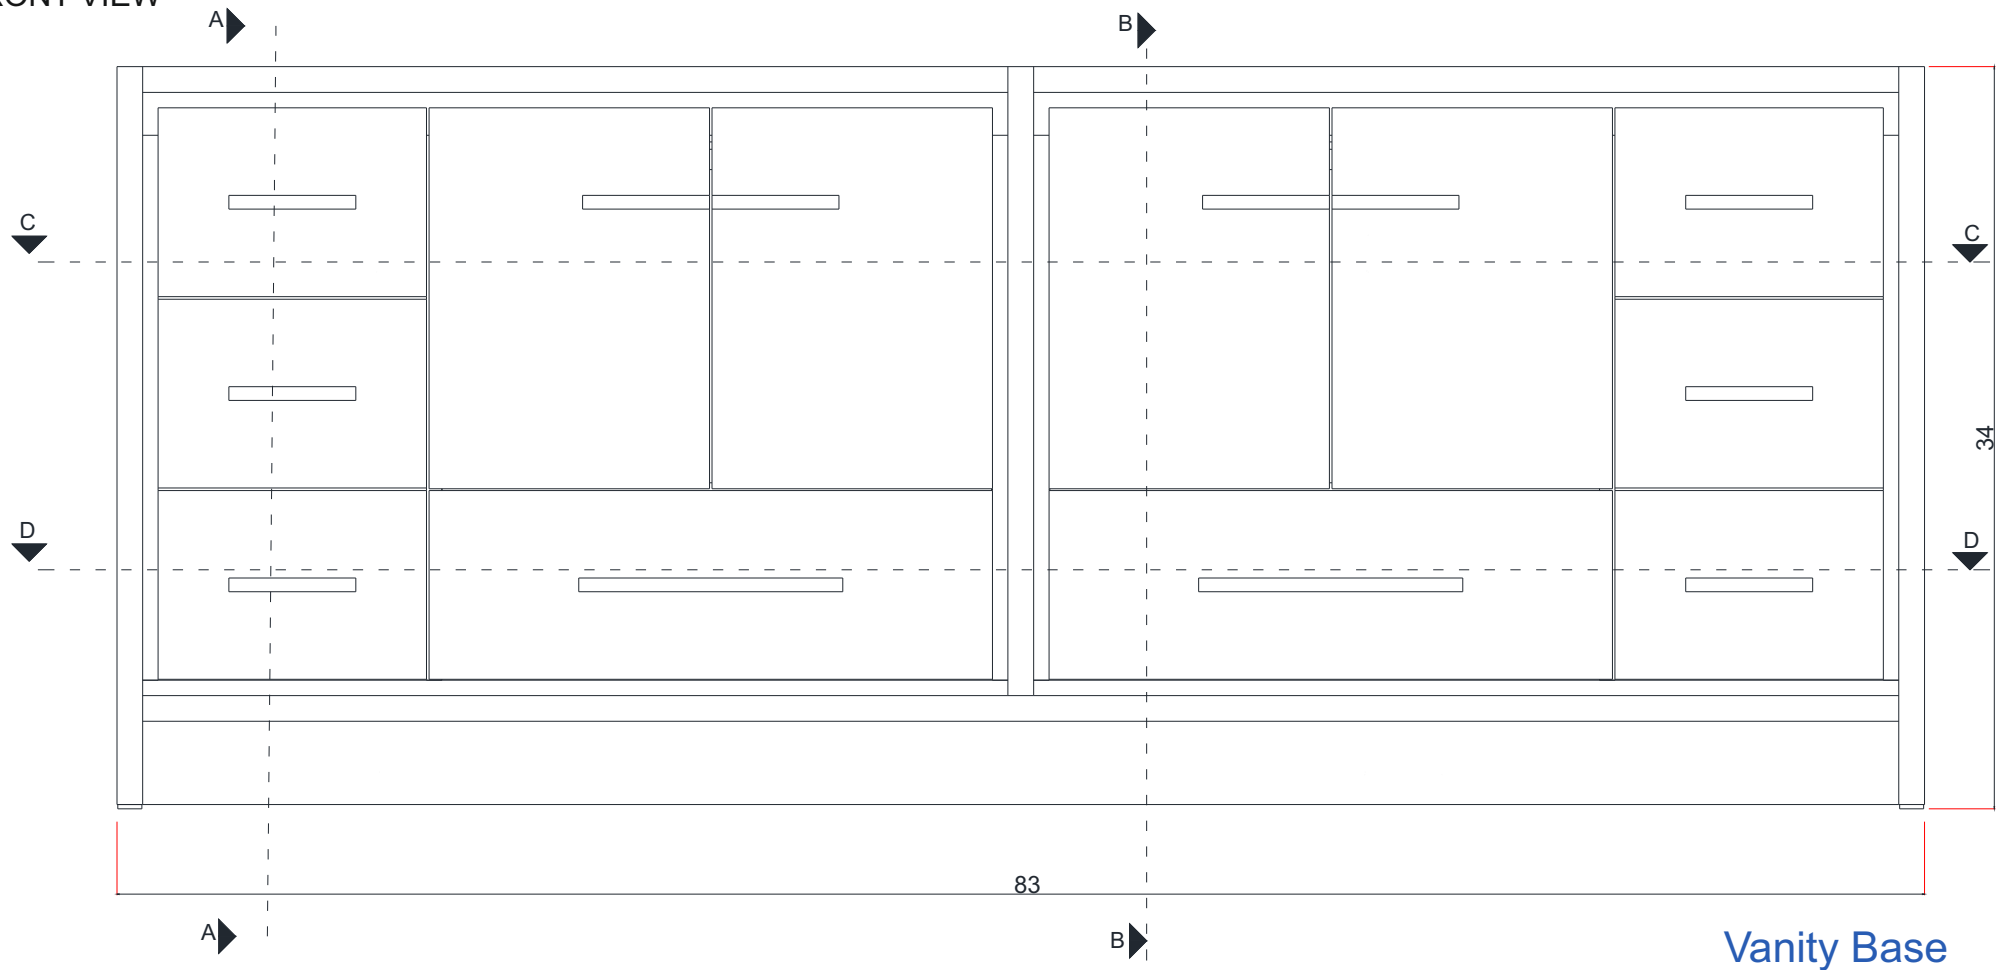

84"

SORTINO COLLECTION

FRONT VIEW

AB-MD684

SORTINO COLLECTION

FRONT VIEW

Vanity With Top

AB-MD684

SORTINO COLLECTION

TOP WIEV C-C SECTION

C-C KESITI

Vanity Base

AB-MD684

ALYA
Bath

SORTINO COLLECTION

TOP WIEV D-D SECTION

D-D KESİTİ

Vanity Base

AB-MD684

SORTINO COLLECTION

SIDE VIEW

Vanity With Top

A - A SECTION

A-A KESİTİ

Vanity Base

B - B SECTION

B-B KESİTİ

Vanity Base

AB-MD684

SORTINO COLLECTION

TOP WIEV

Vanity Top With Sink