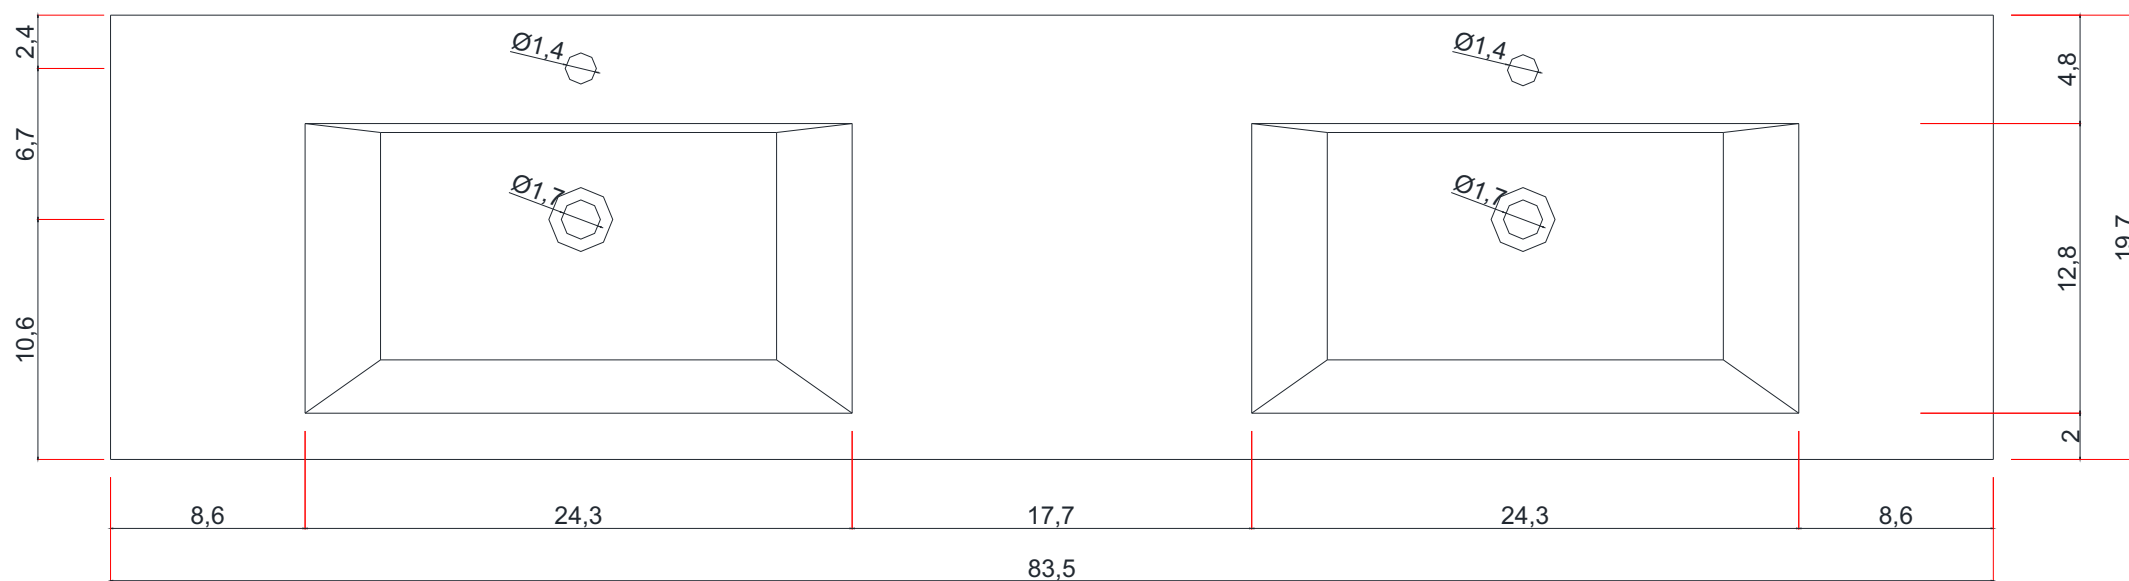

SORTINO COLLECTION

TOP WIEV

Vanity Top With Sink

AB-MD684