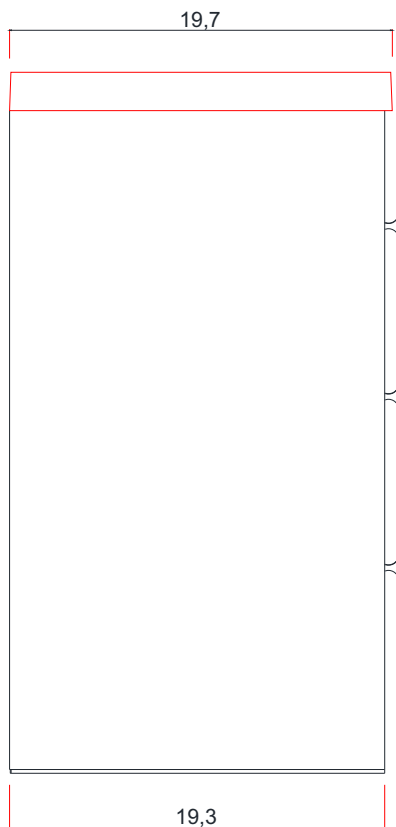

SORTINO COLLECTION

SIDE VIEW

Vanity With Top