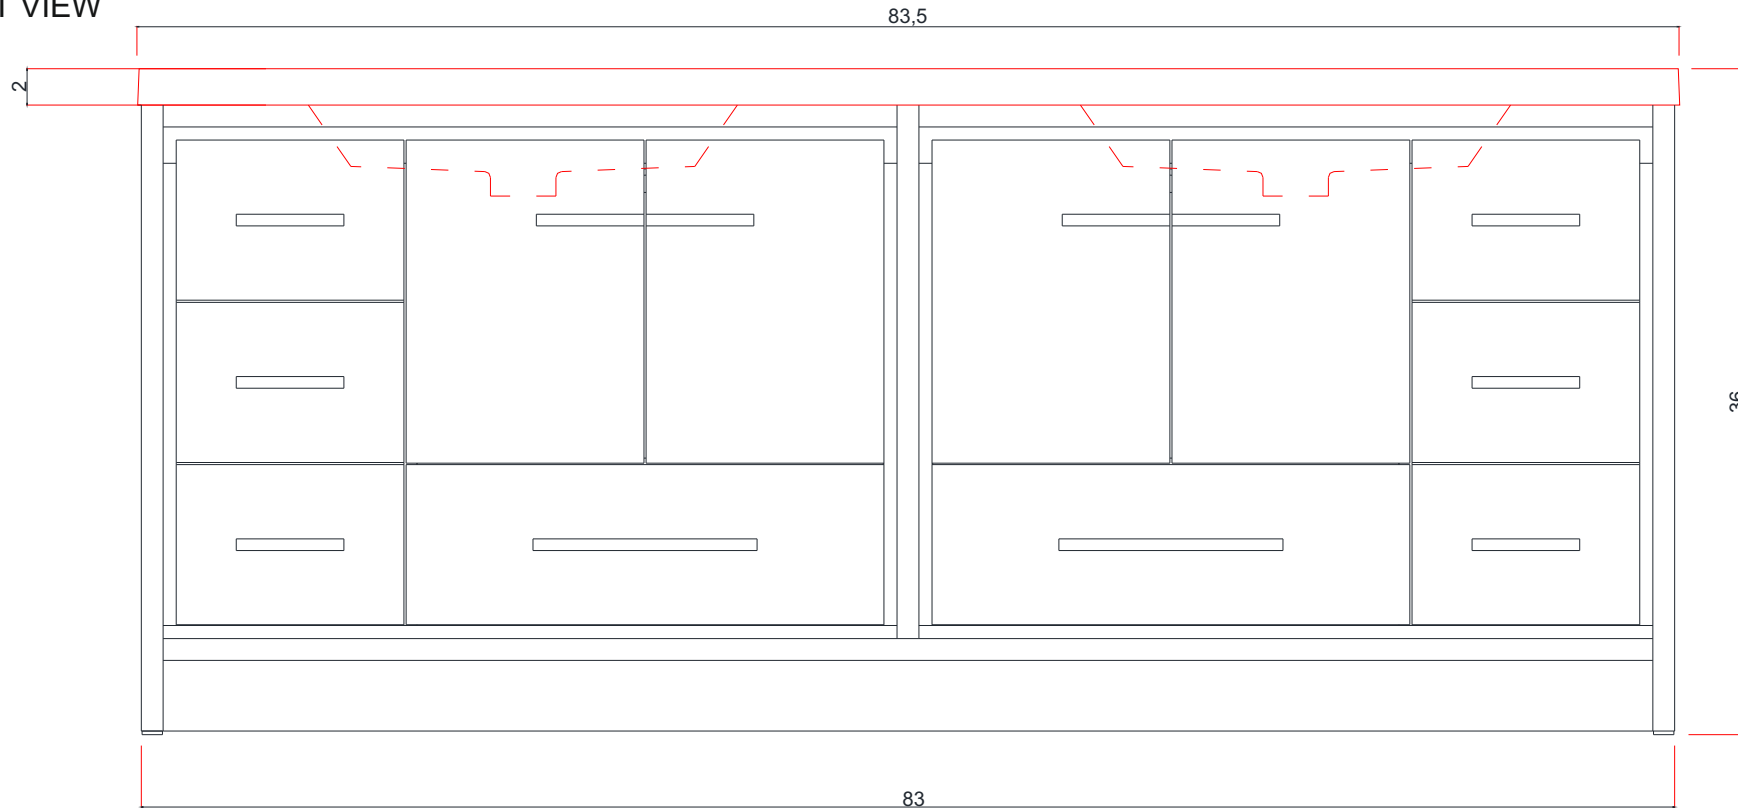

84"

SORTINO COLLECTION

FRONT VIEW

AB-MD684

SORTINO COLLECTION

FRONT VIEW

Vanity With Top

AB-MD684

SORTINO COLLECTION

TOP WIEV C-C SECTION

C-C KESITI

Vanity Base

AB-MD684

ALYA
Bath

SORTINO COLLECTION

TOP WIEV D-D SECTION

D-D KESİTİ

Vanity Base

AB-MD684

SORTINO COLLECTION

SIDE VIEW

Vanity With Top

A - A SECTION

A-A KESİTİ