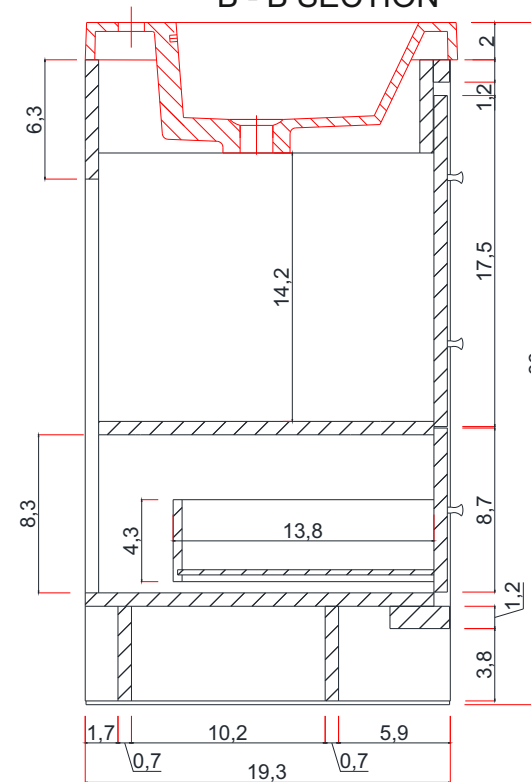

B - B SECTION

B-B KESİTİ

Vanity Base

AB-MD684