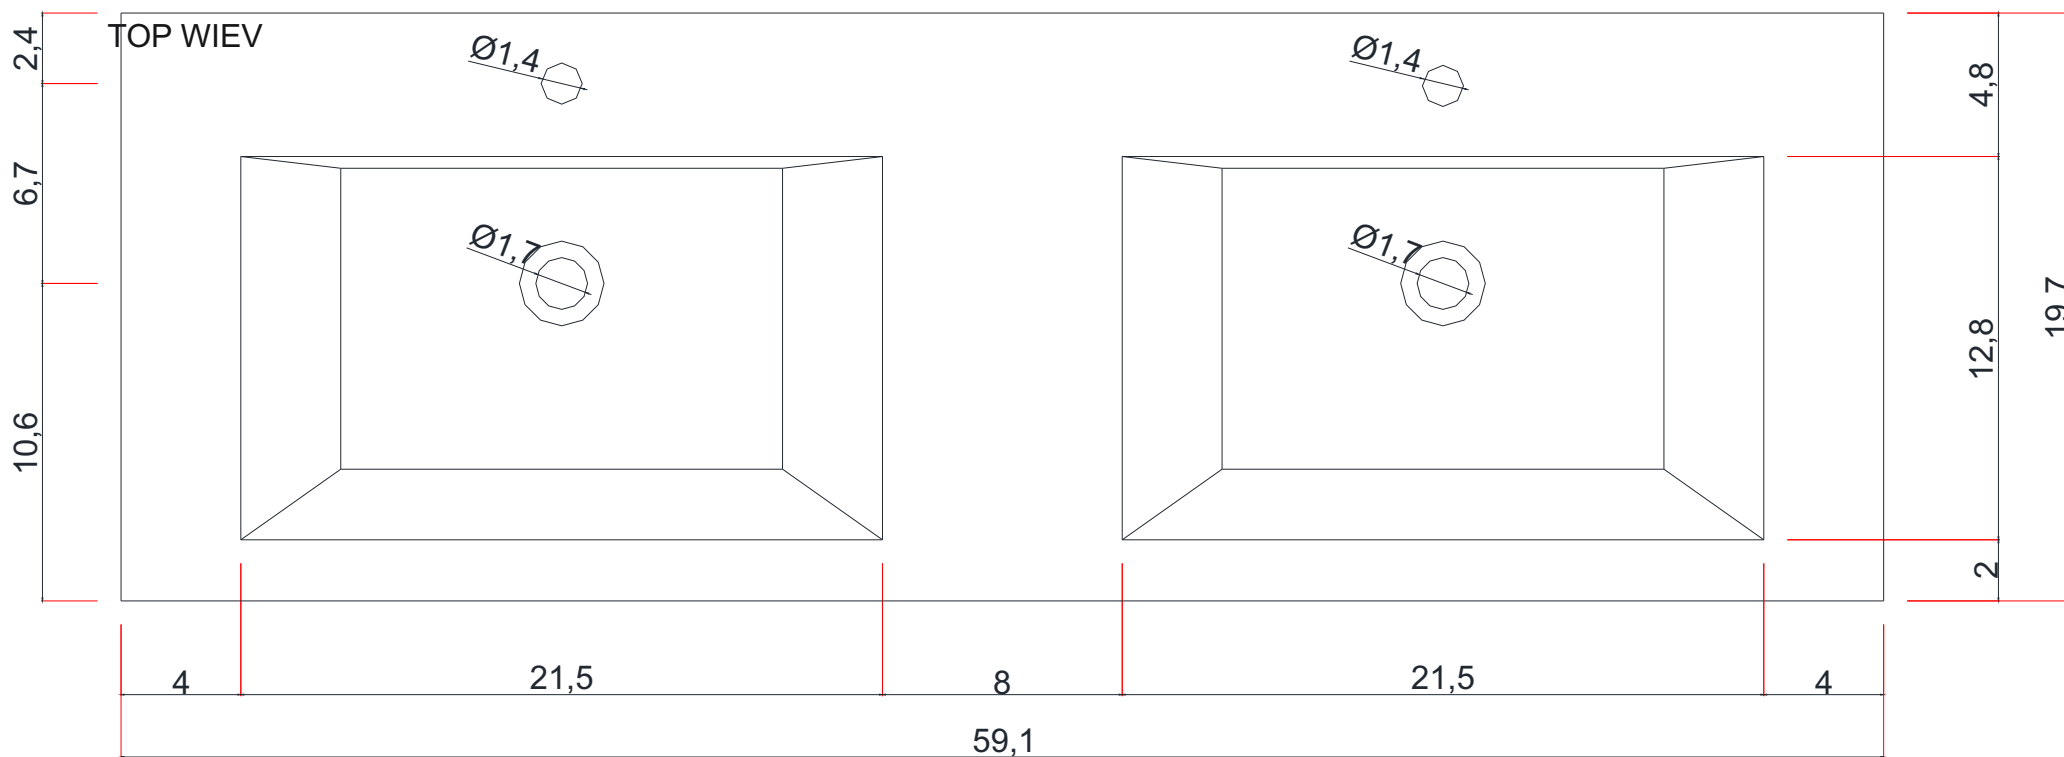

PATERNO COLLECTION

Vanity Top With Sink

AB-MOA60D