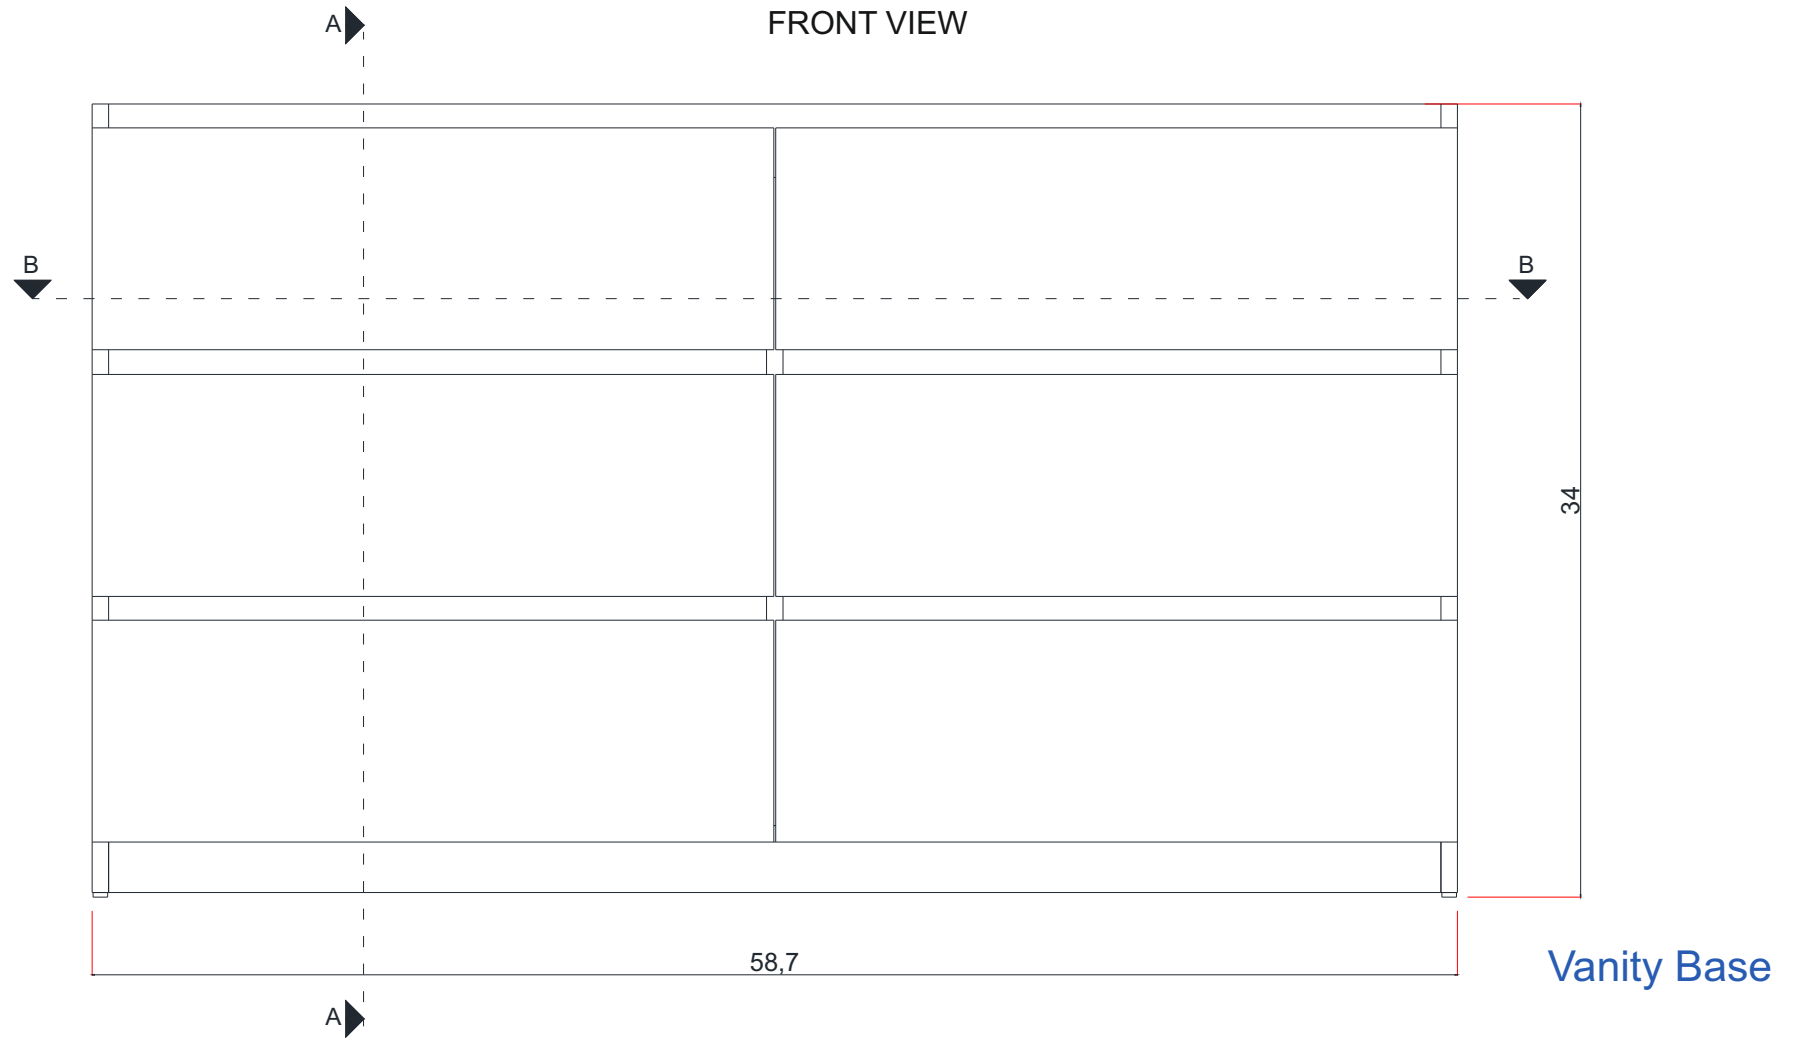

60"

PATERNO COLLECTION

AB-MOA60D