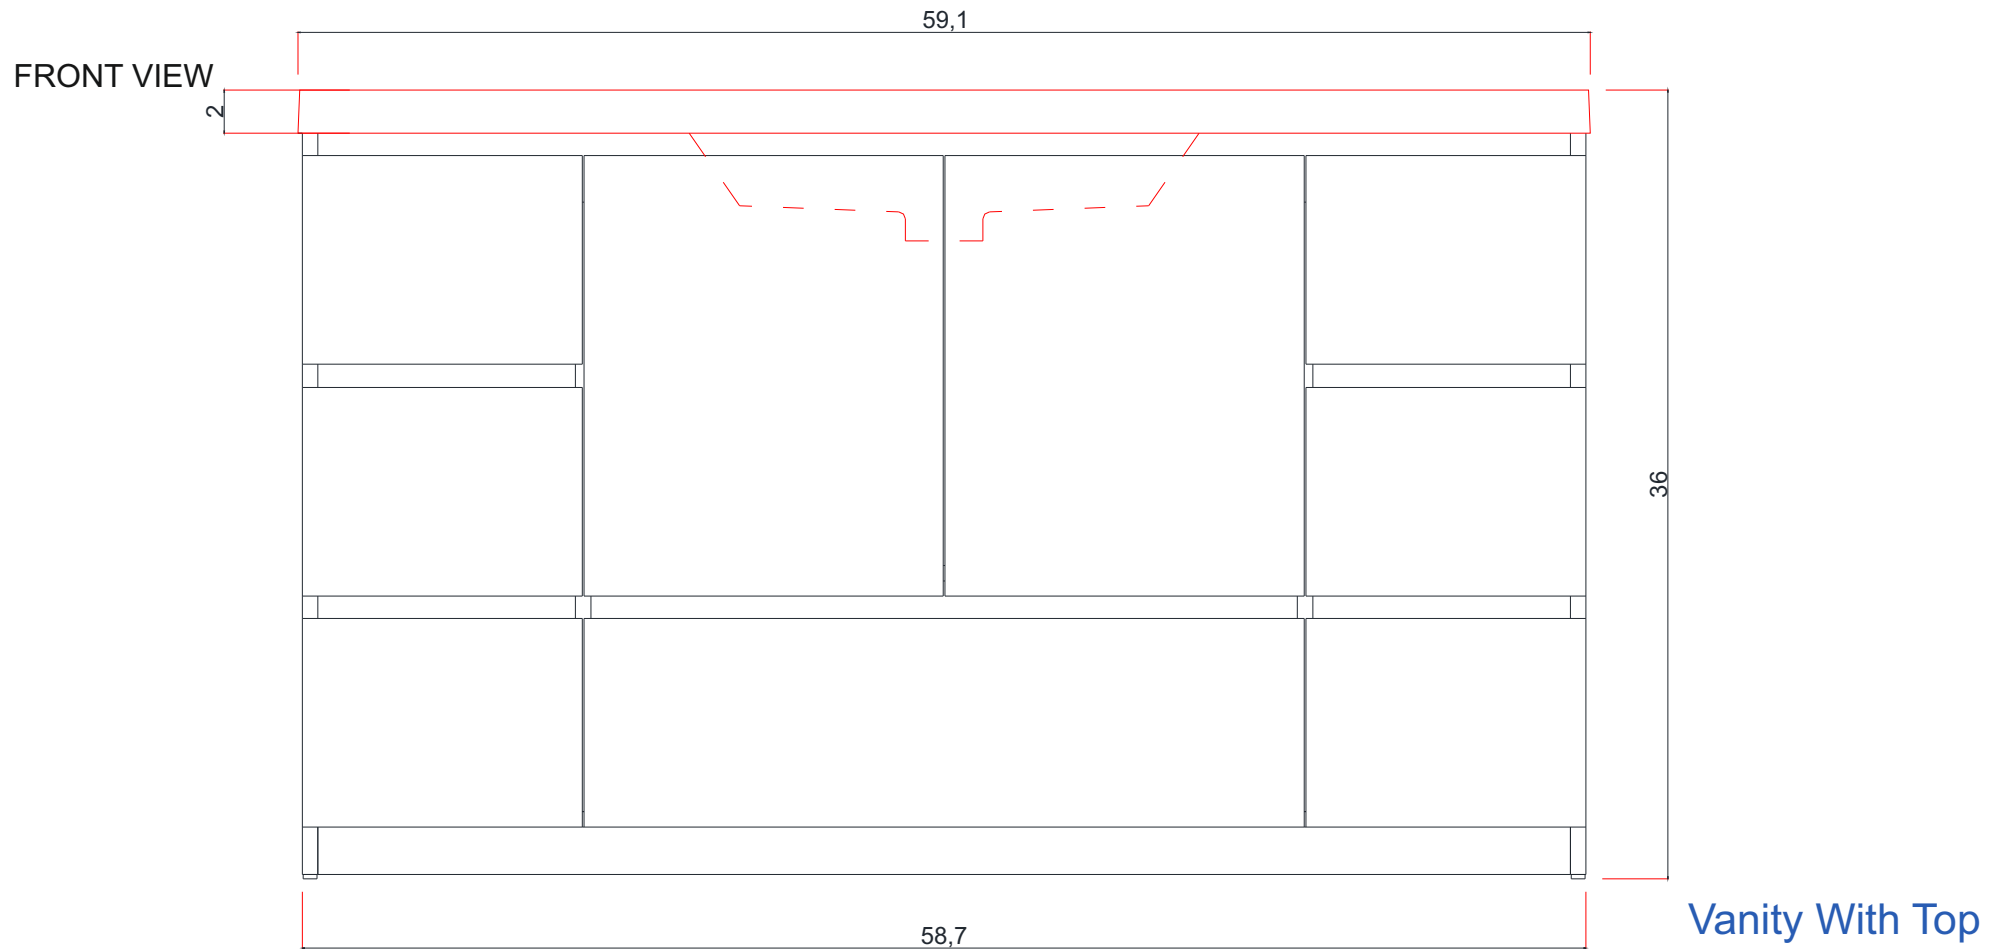

60"

PATERNO COLLECTION

AB-MOA60S