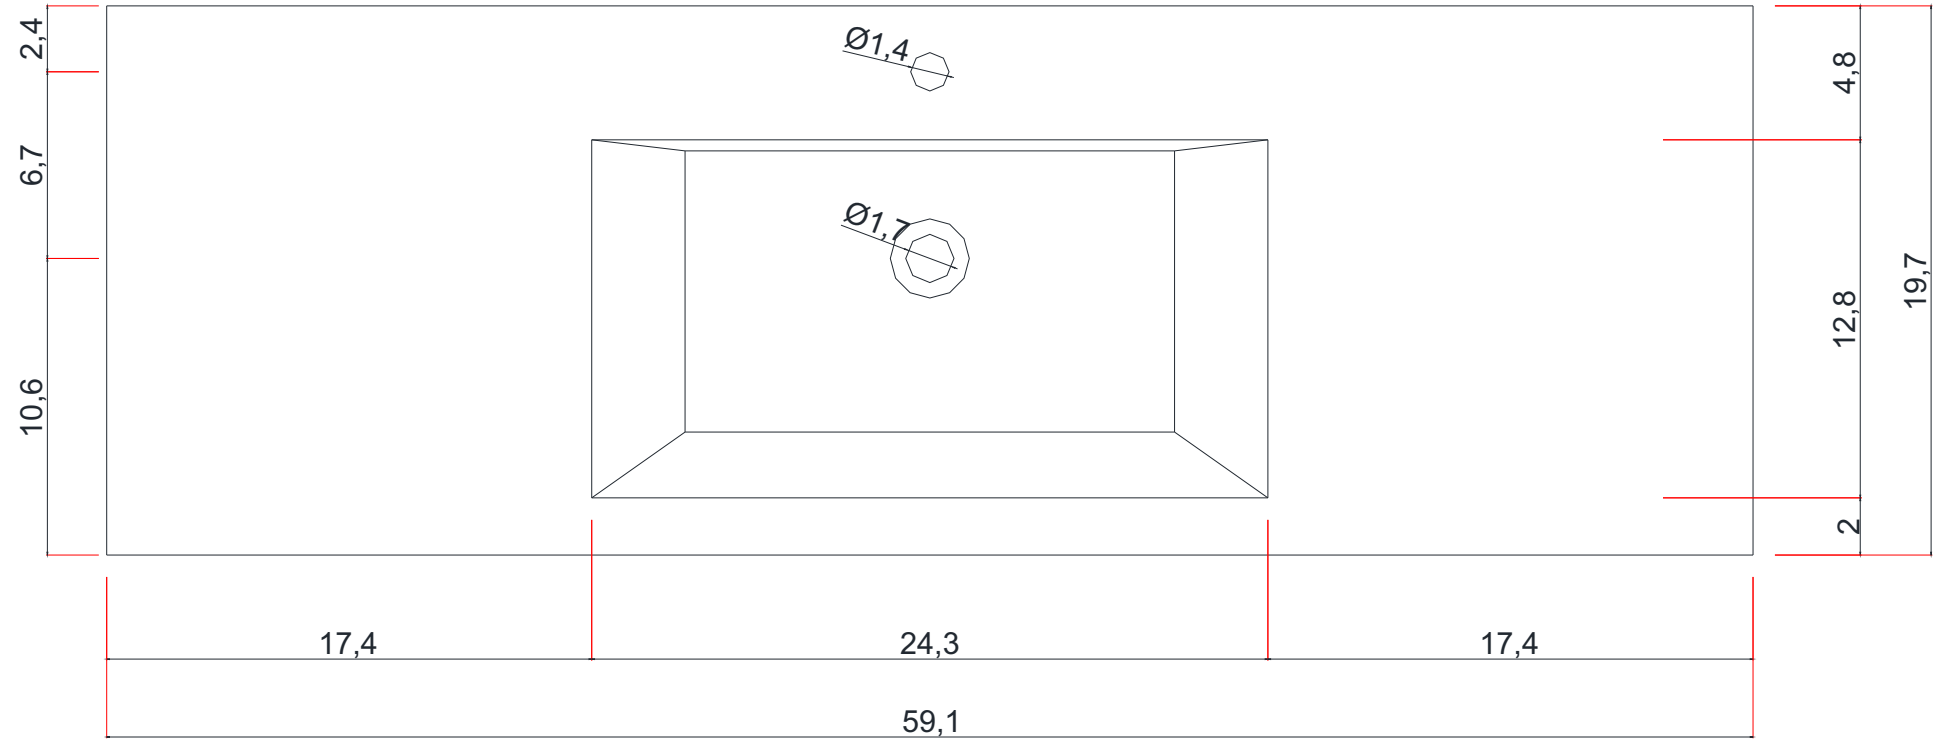

PATERNO COLLECTION

TOP WIEV

Vanity Top With Sink

AB-MOA60S