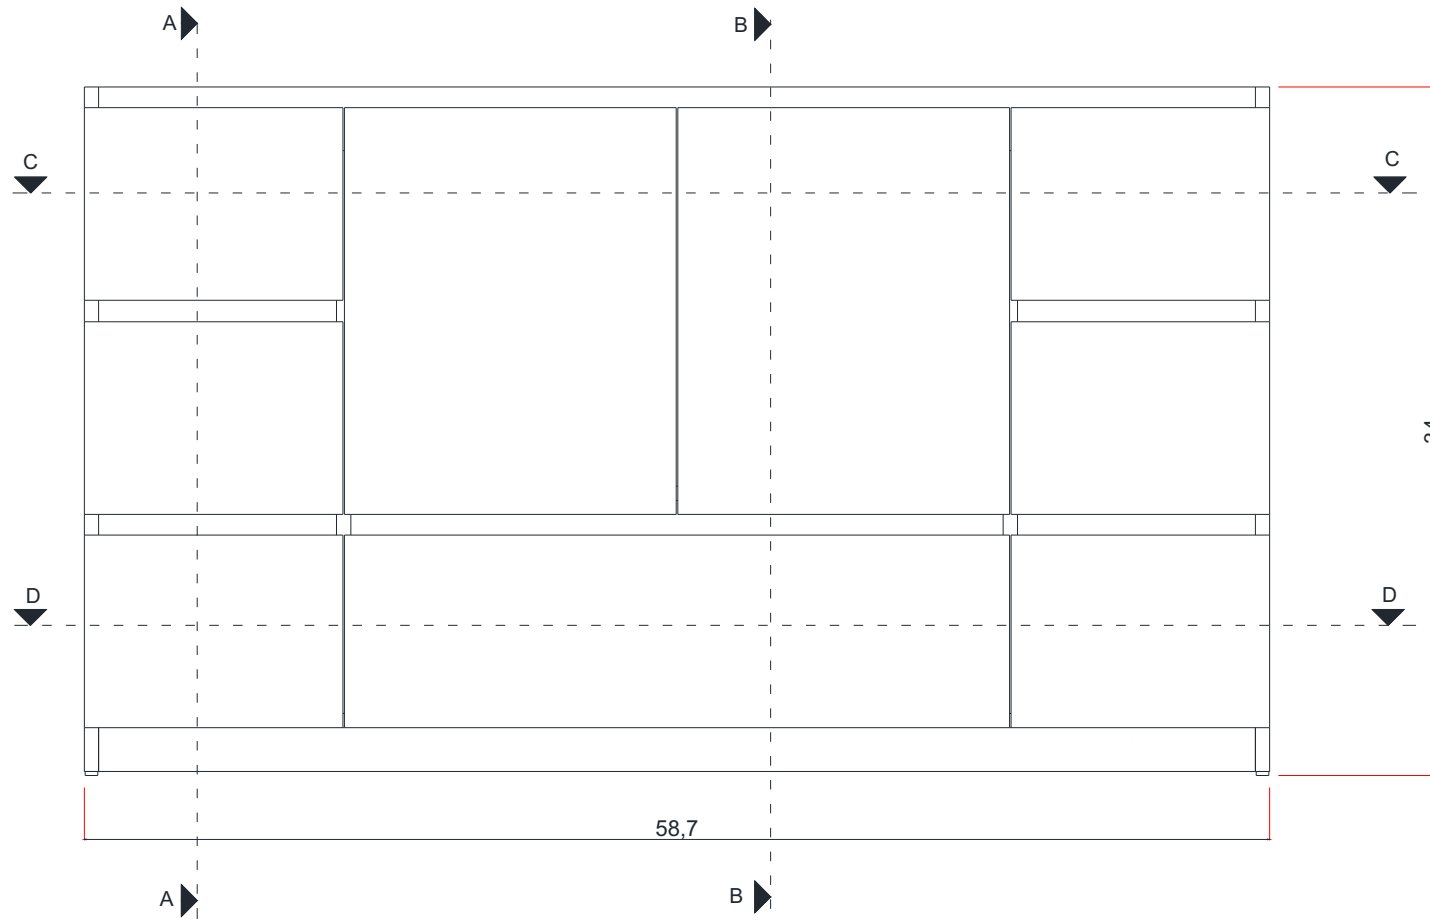

60"

# PATERNO COLLECTION

FRONT VIEW

Vanity Base

AB-MOA60S

60"