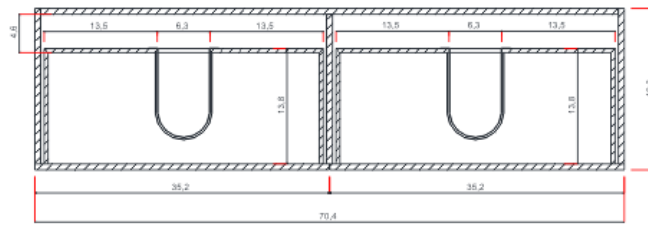

A - A SECTION

72"

PATERNO COLLECTION

TOP VIEW

Vanity Base

AB-MOA72D

ALYA
Bath