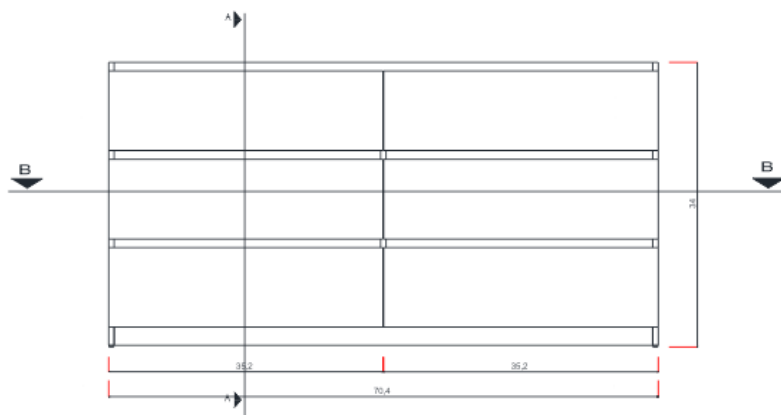

72"

PATERNO COLLECTION

FRONT VIEW

Vanity Base

AB-MOA72D

ALYA
Bath

72"

PATERNO COLLECTION

FRONT VIEW

Vanity With Top

AB-MOA72D

ALYA
Bath

72"

PATERNO COLLECTION

TOP VIEW

Vanity Base

AB-MOA72D

ALYA
Bath

72"

PATERNO COLLECTION

SIDE VIEW

A - A SECTION

Vanity With Top

Vanity Base