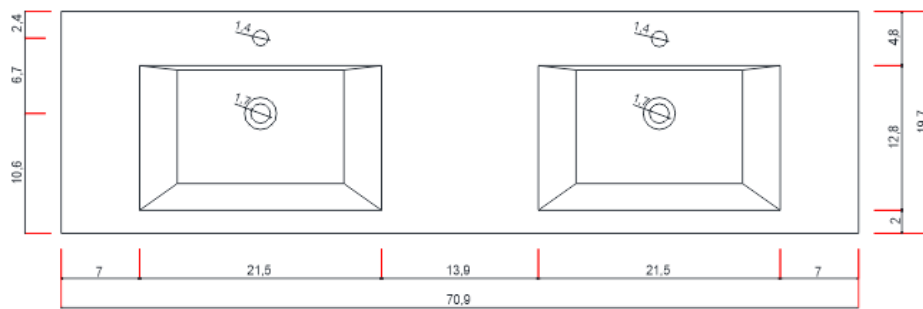

AB-MOA72D

ALYA
Bath

72"

PATERNO COLLECTION

SIDE VIEW

A - A SECTION

Vanity With Top

Vanity Base

AB-MOA72D

ALYA
Bath

72"

PATERNO COLLECTION

TOP VIEW

Vanity Top With Sink

AB-MOA72D

ALYA
Bath