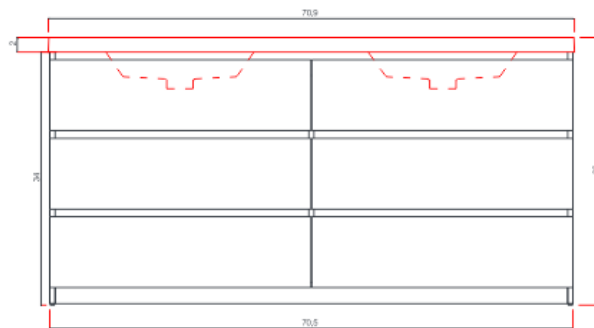

72"

PATERNO COLLECTION

FRONT VIEW

Vanity Base

AB-MOA72D

ALYA
Bath

72"

PATERNO COLLECTION

FRONT VIEW

Vanity With Top

AB-MOA72D

ALYA
Bath

72"

PATERNO COLLECTION

TOP VIEW

Vanity Base

AB-MOA72D

ALYA
Bath

72"

PATERNO COLLECTION

SIDE VIEW

A - A SECTION

Vanity With Top

Vanity Base