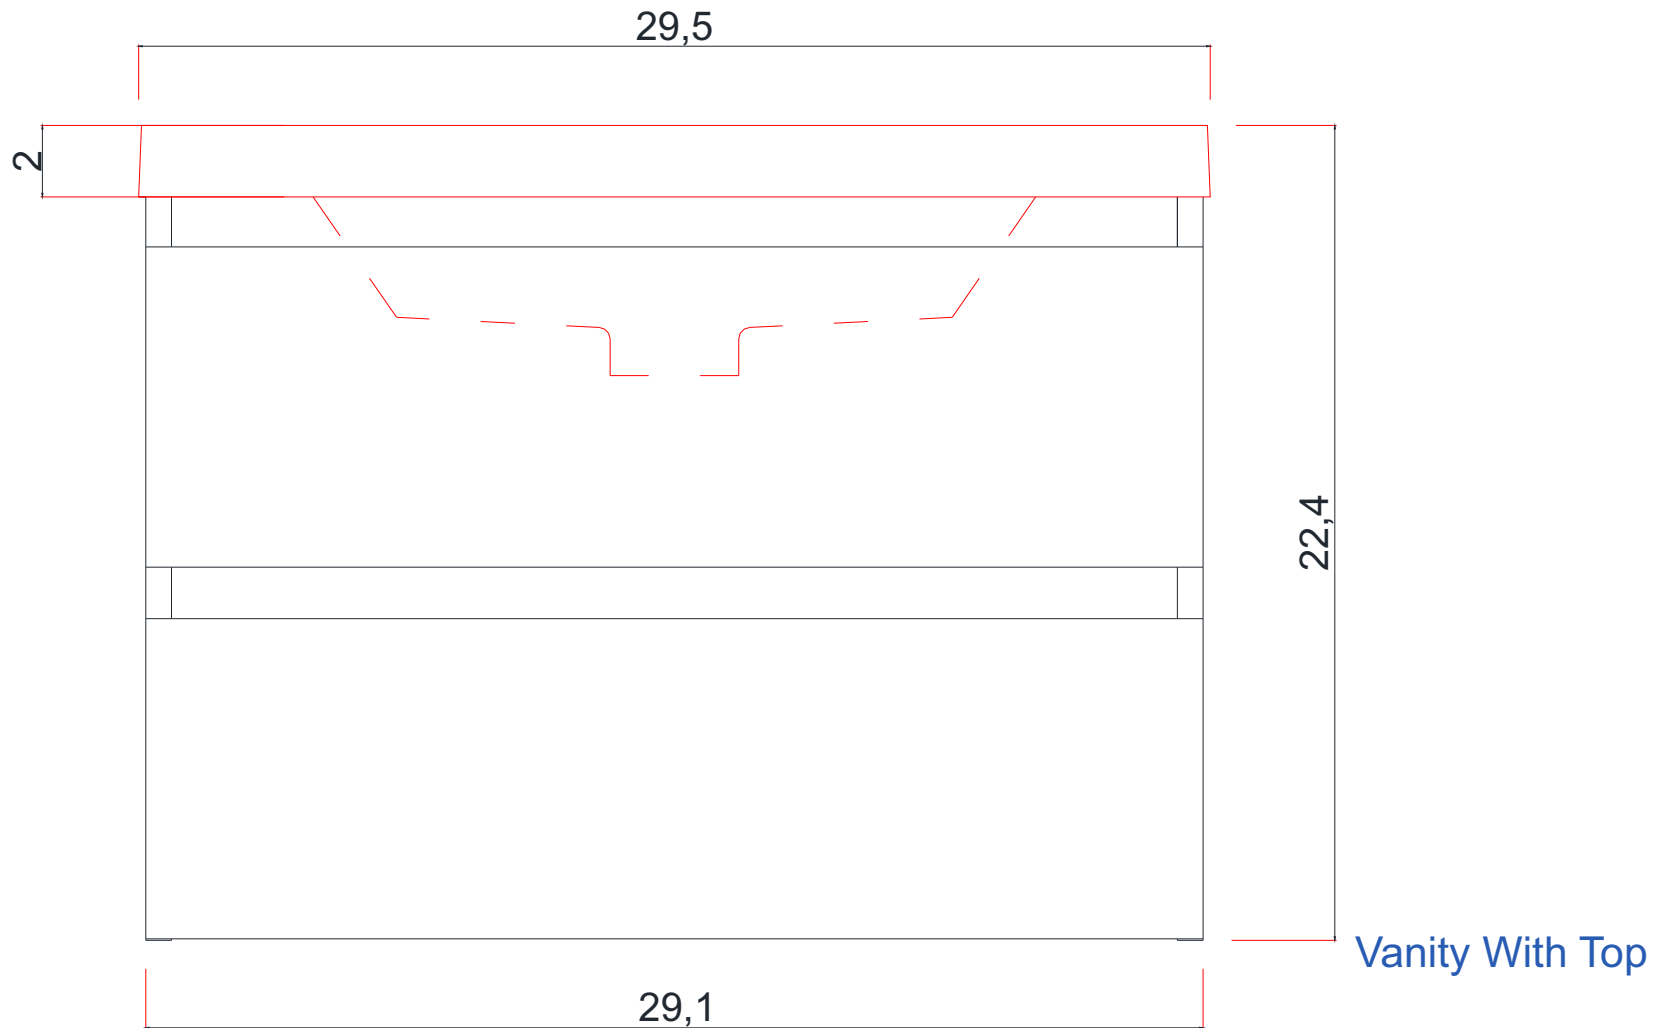

30"

PATERNO COLLECTION

Vanity Base

AB-MOF30

PATERNO COLLECTION

FRONT VIEW

AB-MOF30

30"