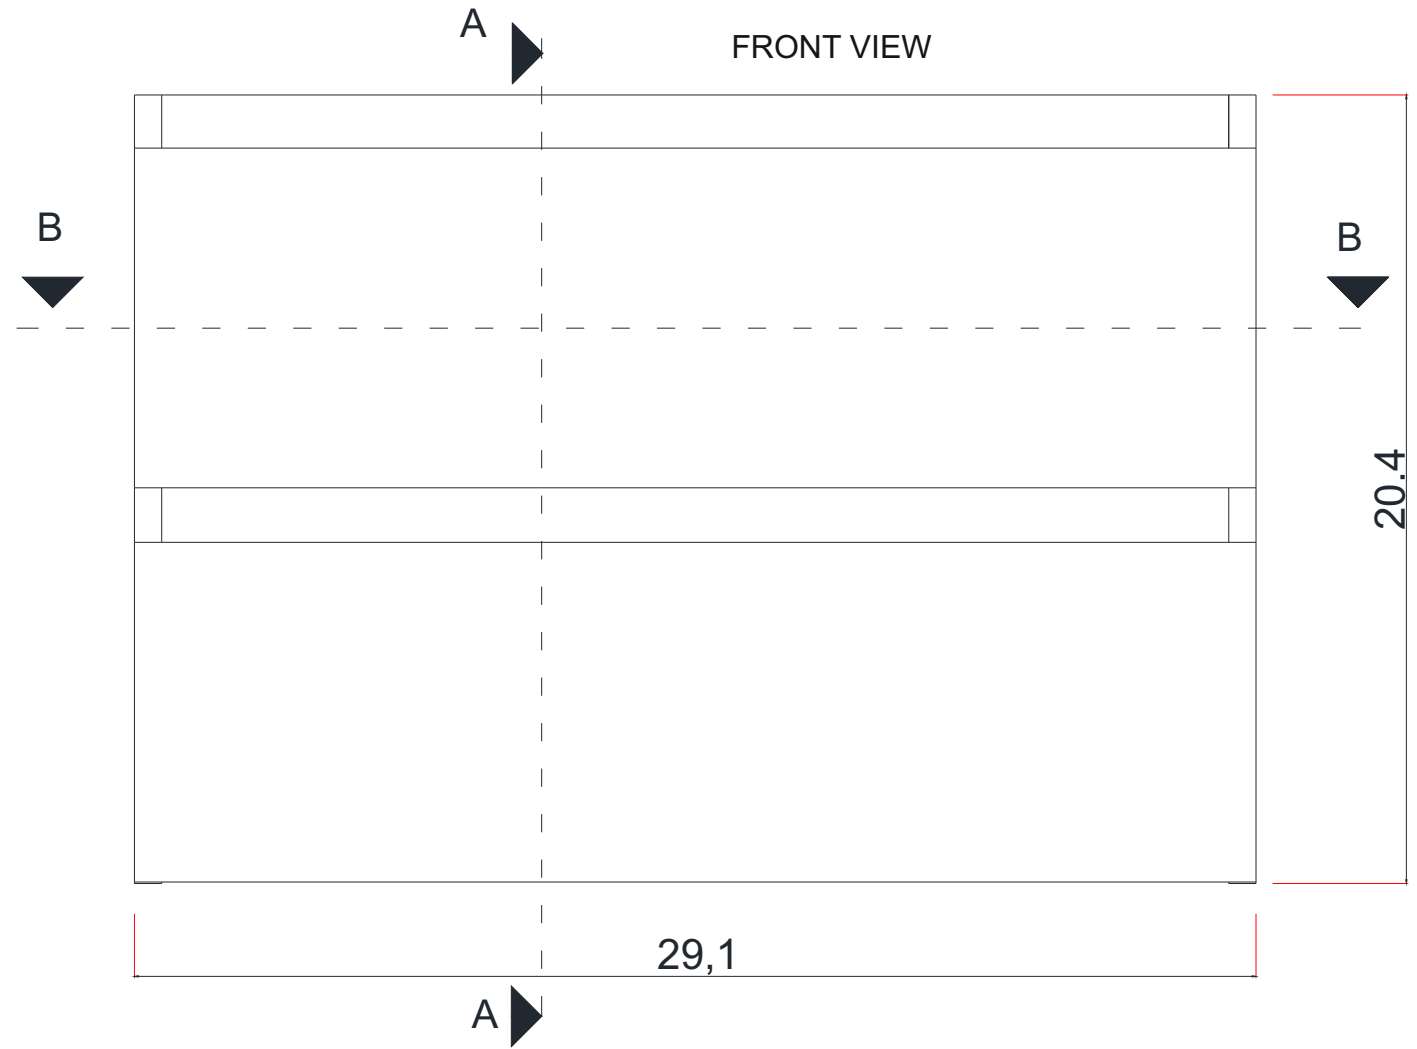

30"

PATERNO COLLECTION

Vanity Base

AB-MOF30

PATERNO COLLECTION

FRONT VIEW

AB-MOF30

30"