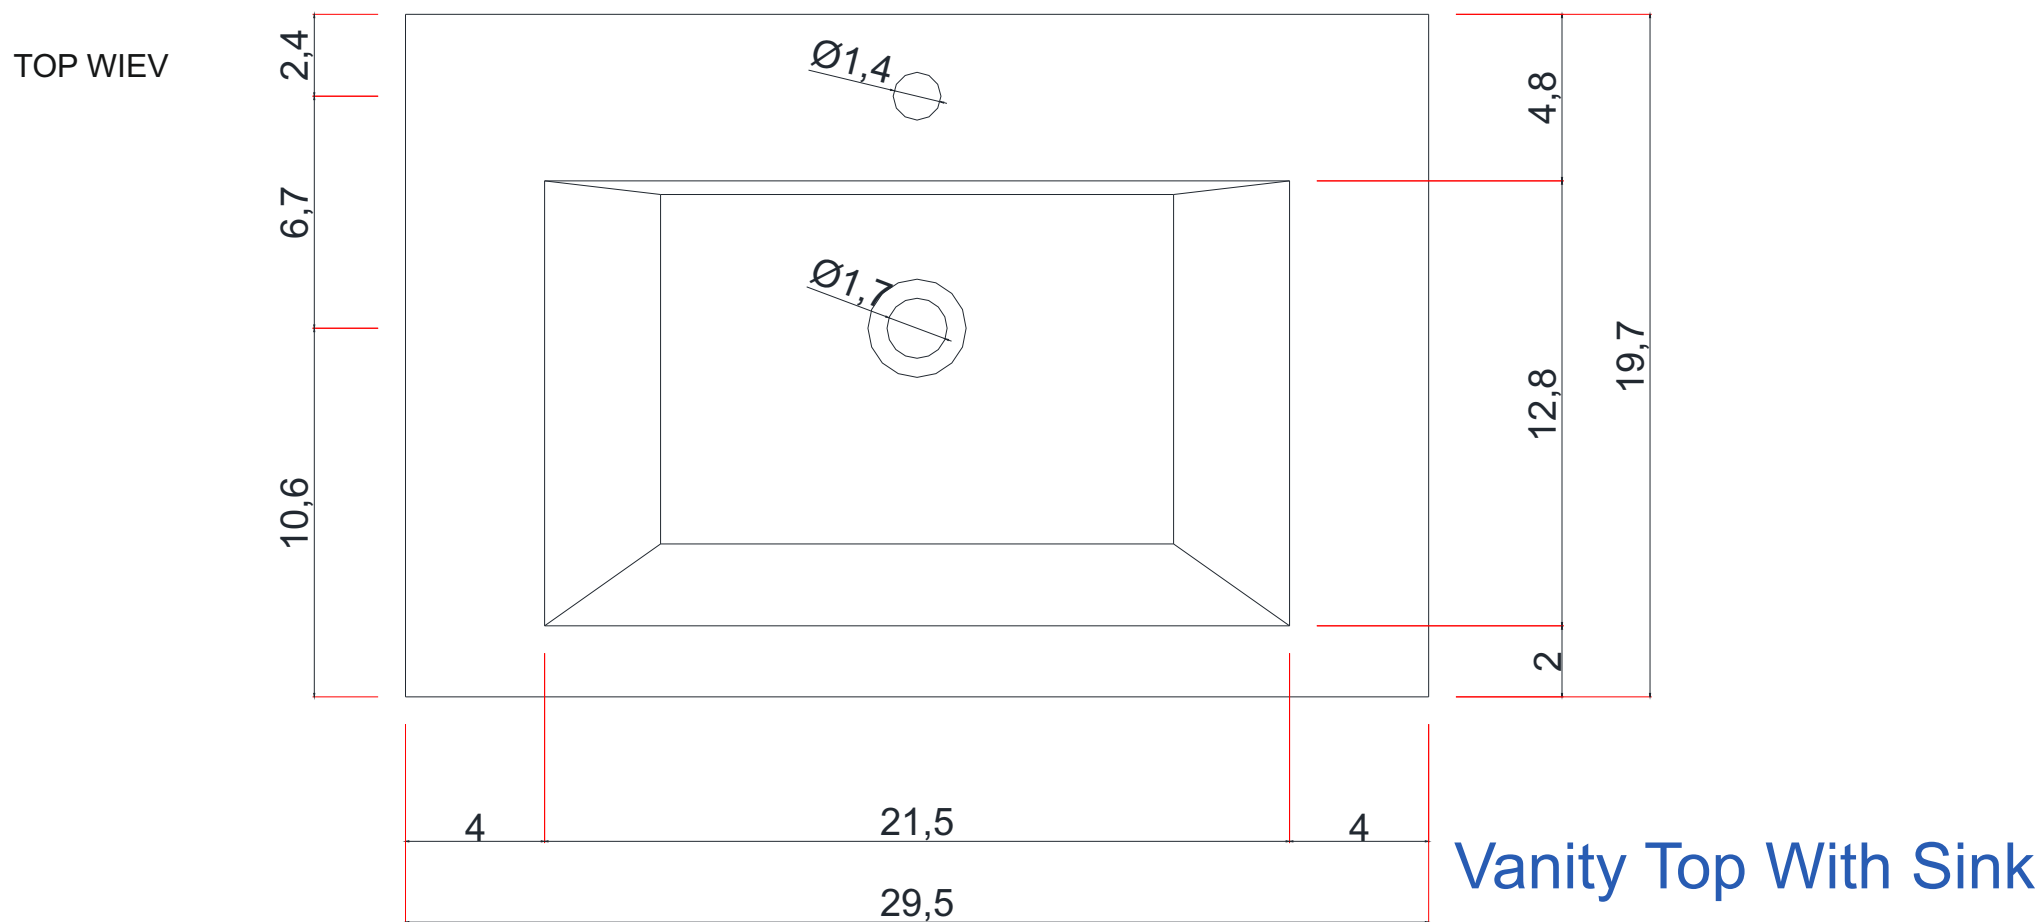

PATERNO COLLECTION

AB-MOF30