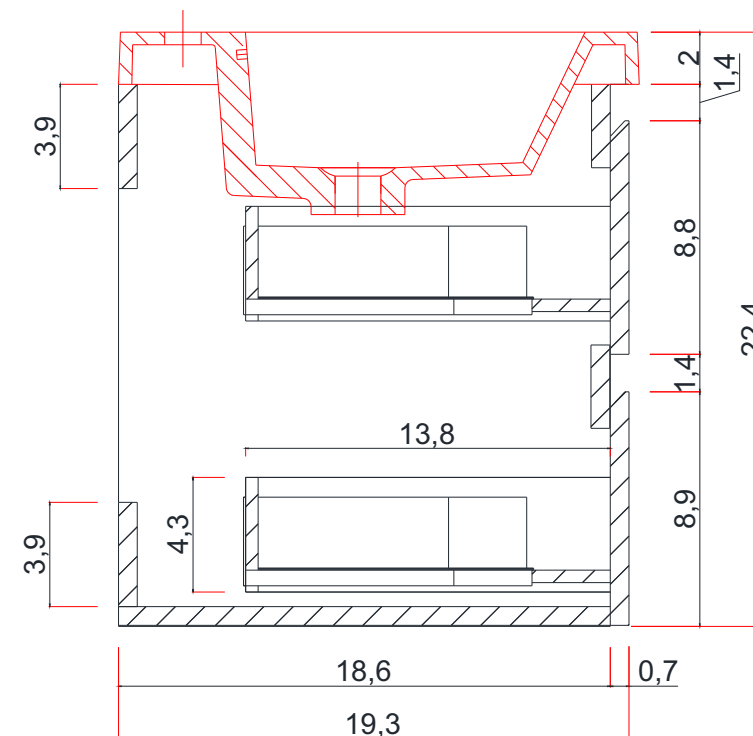

A - A SECTION

A-A KESİTİ