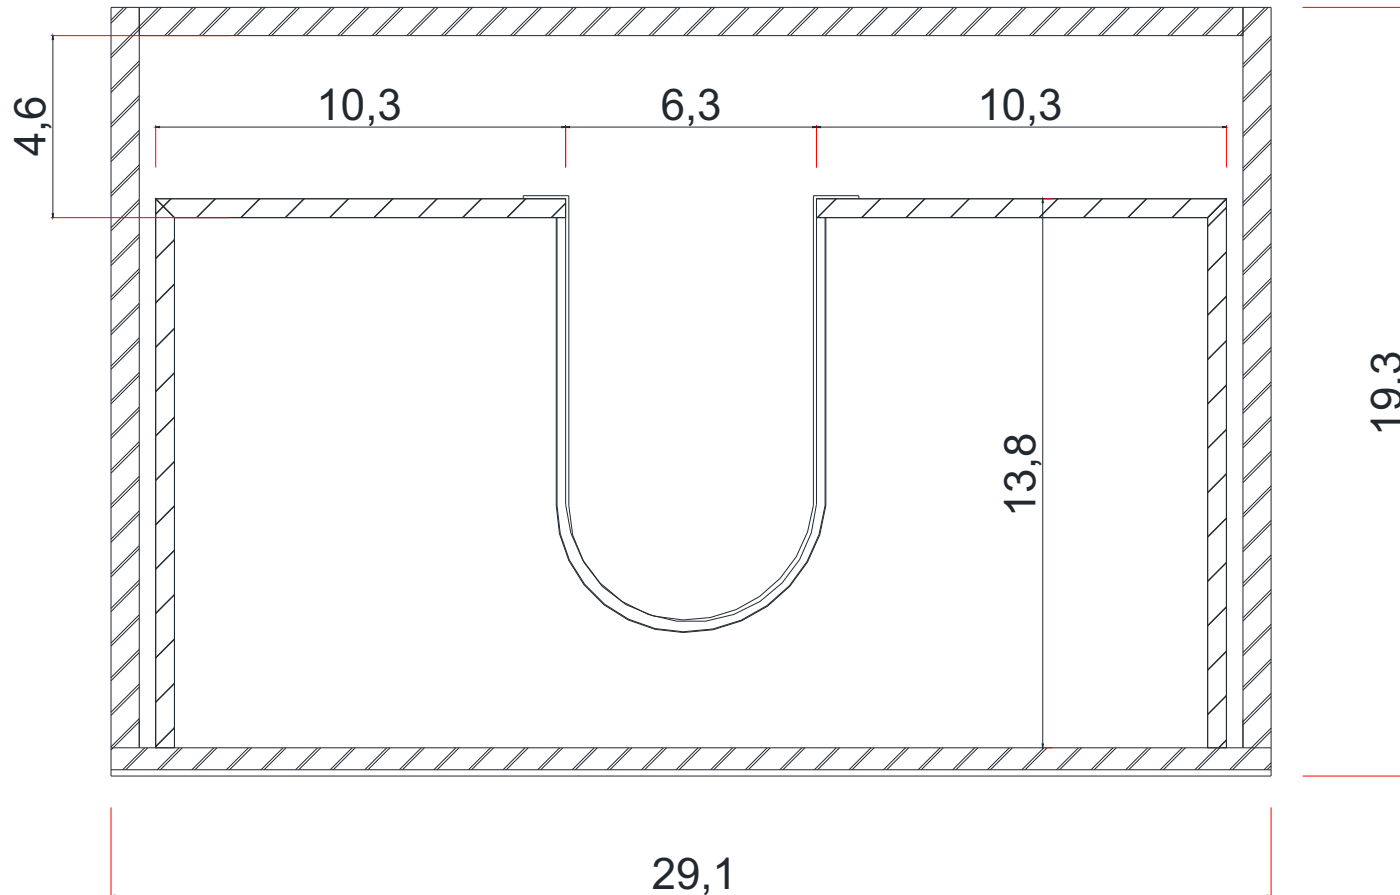

30"

PATERNO COLLECTION

TOP WIEV

B-B KESİTİ

Vanity Base

AB-MOF30

ALYA
Bath