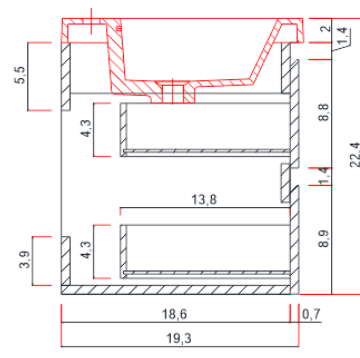

ALYA
Bath

60"

PATERNO COLLECTION

Vanity With Top

A - A SECTION

A-A KESİTİ

Vanity Base

B - B SECTION