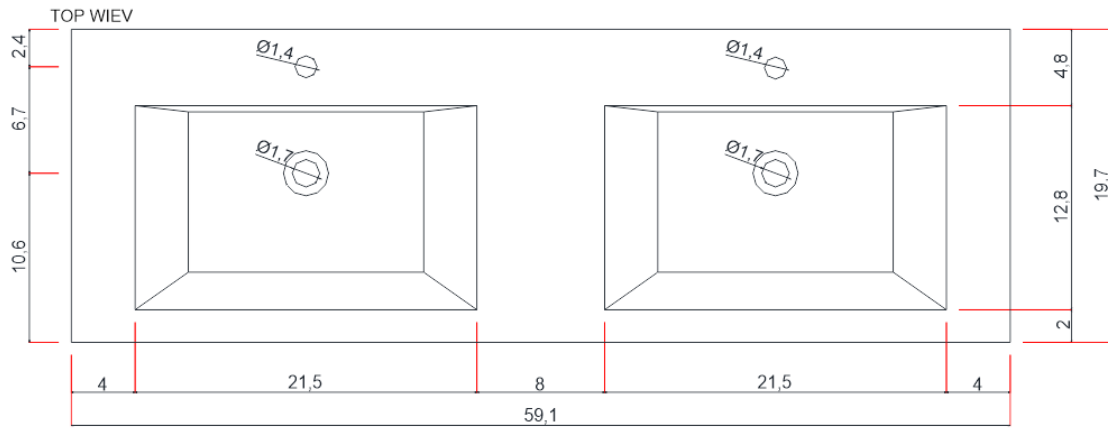

B-B KESİTİ

Vanity Base

AB-MOF60D

ALYA
Bath

60"

PATERNO COLLECTION

Vanity Top With Sink

AB-MOF60D