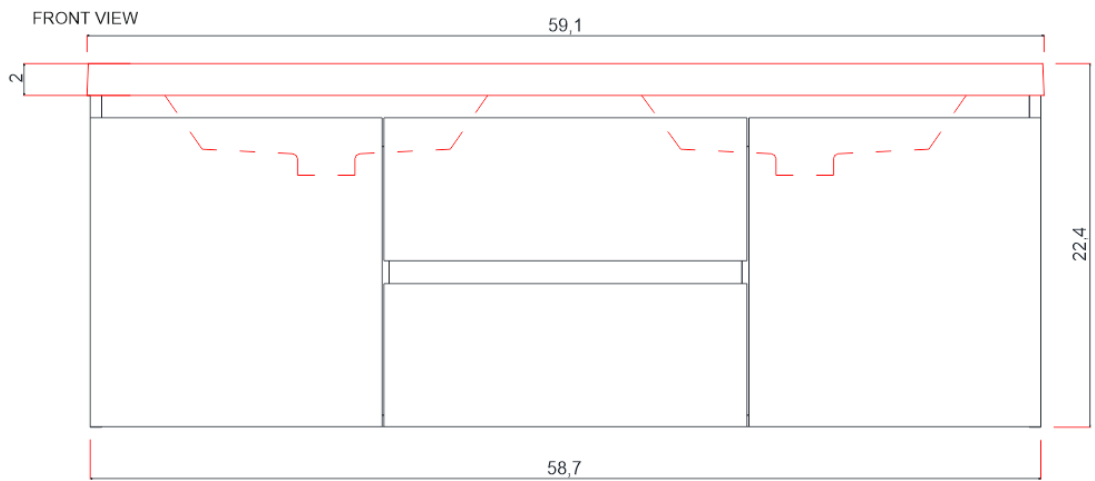

60"

PATERNO COLLECTION

FRONT VIEW

Vanity Base

AB-MOF60D

ALYA
Bath

60"

PATERNO COLLECTION

Vanity With Top

AB-MOF60D

ALYA
Bath

60"

PATERNO COLLECTION

TOP VIEW

Vanity Base

AB-MOF60D