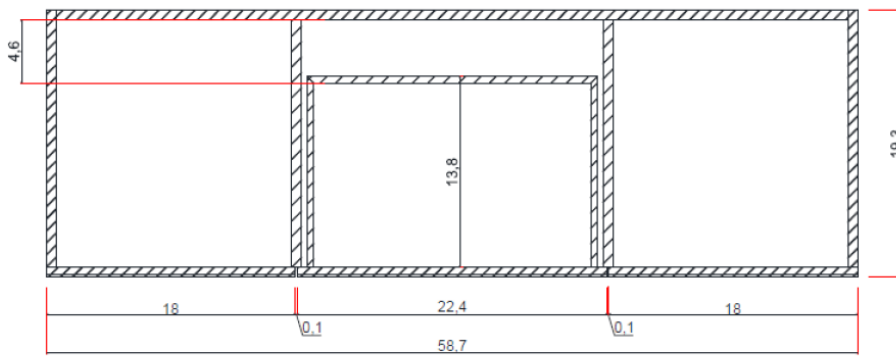

Vanity With Top

AB-MOF60D

ALYA
Bath

60"

PATERNO COLLECTION

TOP VIEW

Vanity Base

AB-MOF60D