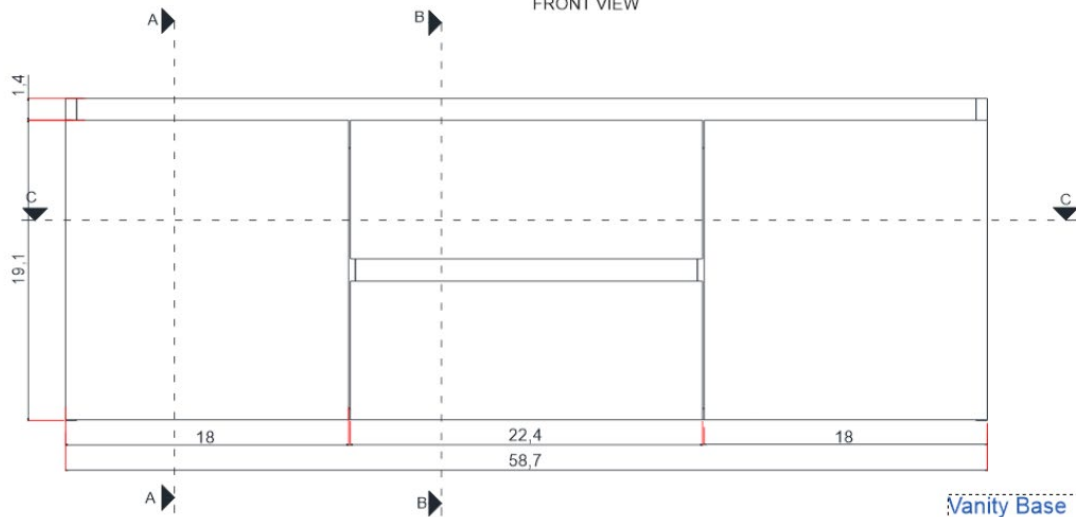

60"

PATERNO COLLECTION

FRONT VIEW

Vanity Base

AB-MOF60D

ALYA
Bath

60"

PATERNO COLLECTION

Vanity With Top

AB-MOF60D

ALYA
Bath

60"

PATERNO COLLECTION

TOP VIEW

Vanity Base

AB-MOF60D