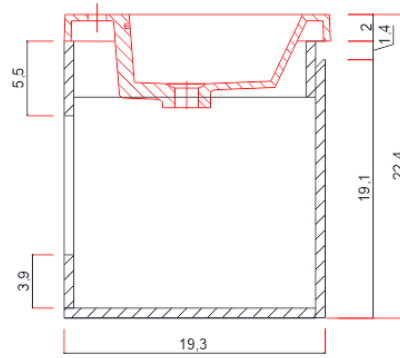

ALYA
Bath

60"

PATERNO COLLECTION

Vanity With Top

A - A SECTION

A-A KESİTİ

Vanity Base

B - B SECTION