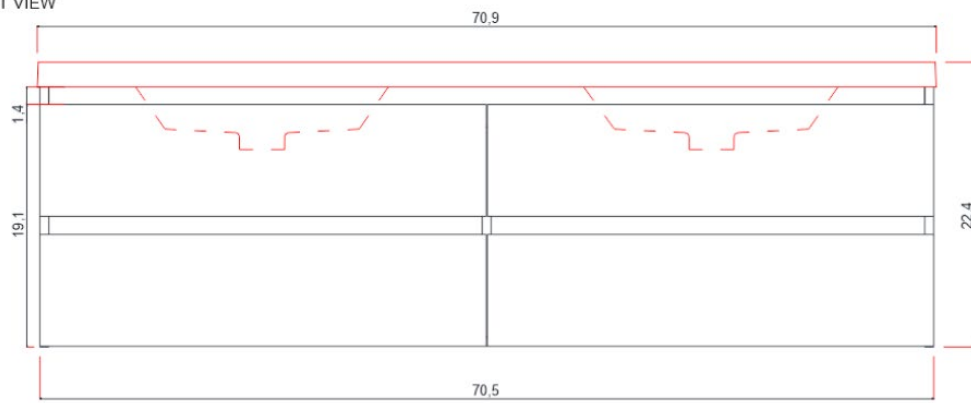

72"

PATERNO COLLECTION

FRONT VIEW

Vanity Base

AB-MOF72D

ALYA
Bath

72"

PATERNO COLLECTION

FRONT VIEW

Vanity With Top

AB-MOF72D

ALYA
Bath

72"

PATERNO COLLECTION

TOP VIEW

Vanity Base

AB-MOF72D

ALYA
Bath

72"

PATERNO COLLECTION

SIDE VIEW

Vanity With Top

A - A SECTION

Vanity Base