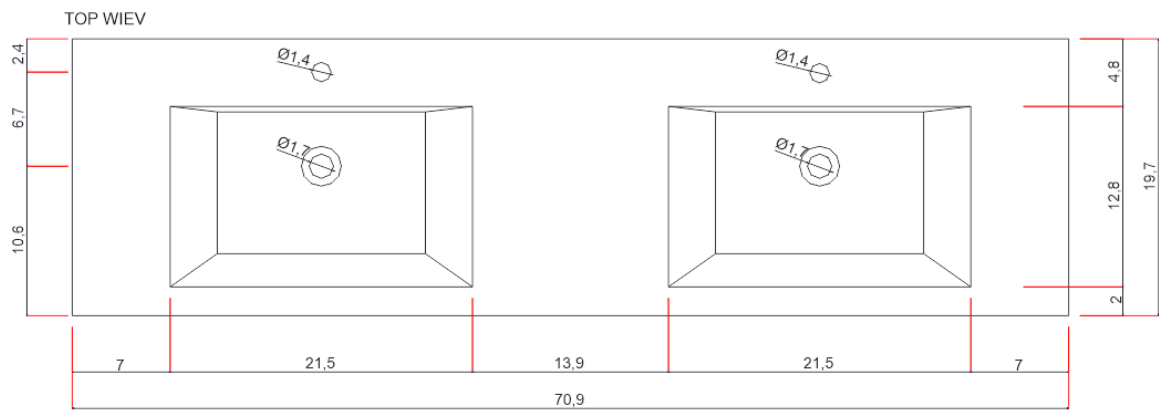

72°

PATERNO COLLECTION

Vanity Top With Sink

AB-MOF72D

ALYA
Bath