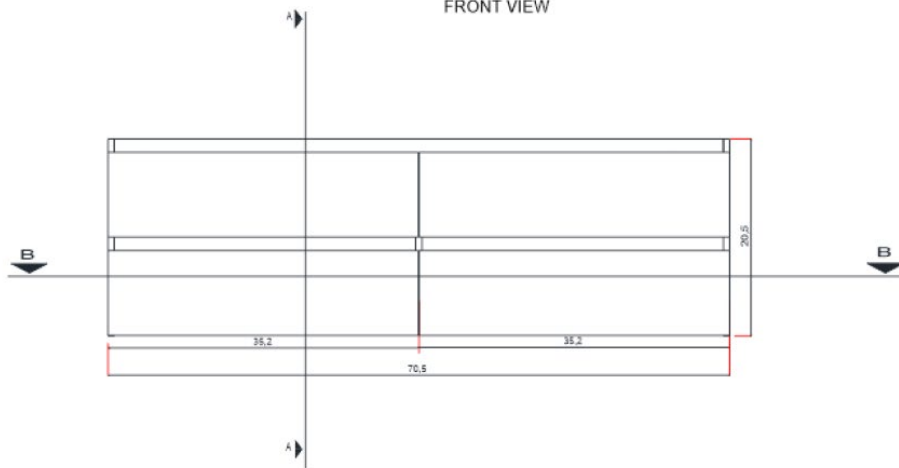

72"

PATERNO COLLECTION

FRONT VIEW

Vanity Base

AB-MOF72D

ALYA
Bath

72"

PATERNO COLLECTION

FRONT VIEW

Vanity With Top

AB-MOF72D

ALYA
Bath

72"

PATERNO COLLECTION

TOP VIEW

Vanity Base

AB-MOF72D

ALYA
Bath

72"

PATERNO COLLECTION

SIDE VIEW

Vanity With Top

A - A SECTION

Vanity Base