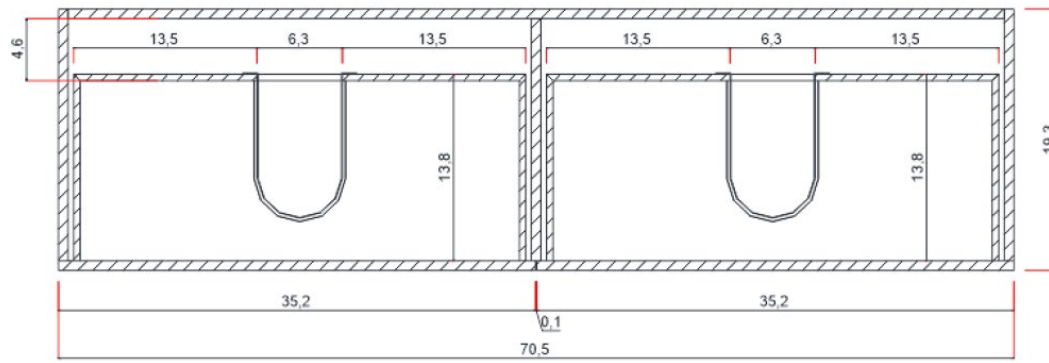

SIDE VIEW

A - A SECTION

72"

PATERNO COLLECTION

TOP VIEW

Vanity Base

AB-MOF72D

ALYA
Bath