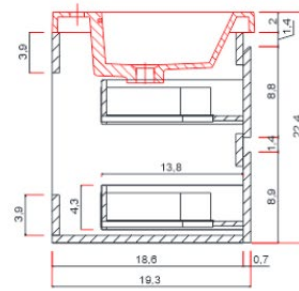

AB-MOF72D

ALYA
Bath

72"

PATERNO COLLECTION

SIDE VIEW

Vanity With Top

A - A SECTION

Vanity Base