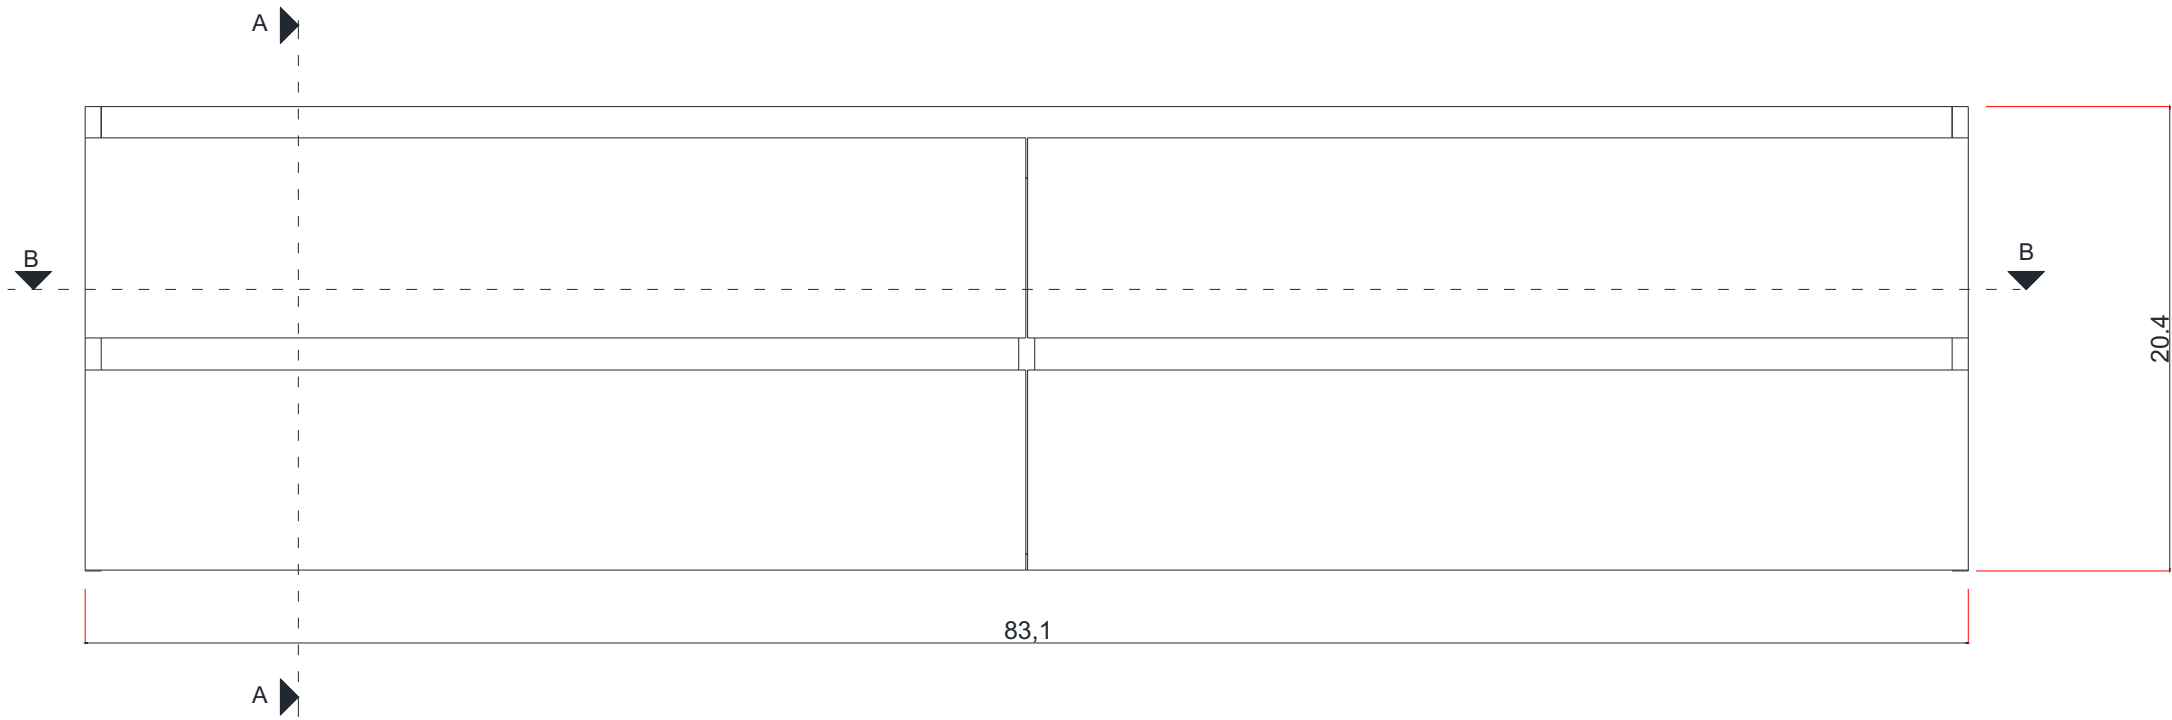

84"

PATERNO COLLECTION

FRONT VIEW

Vanity Base

AB-MOF84D

84"

PATERNO COLLECTION

FRONT VIEW

Vanity With Top

AB-MOF84D

PATERNO COLLECTION

TOP VIEW

B-B SECTION

Vanity Base

AB-MOF84D

PATERNO COLLECTION

SIDE VIEW

Vanity With Top

A - A SECTION

A-A KESİTİ

Vanity Base

AB-MOF84D

PATERNO COLLECTION

TOP VIEW