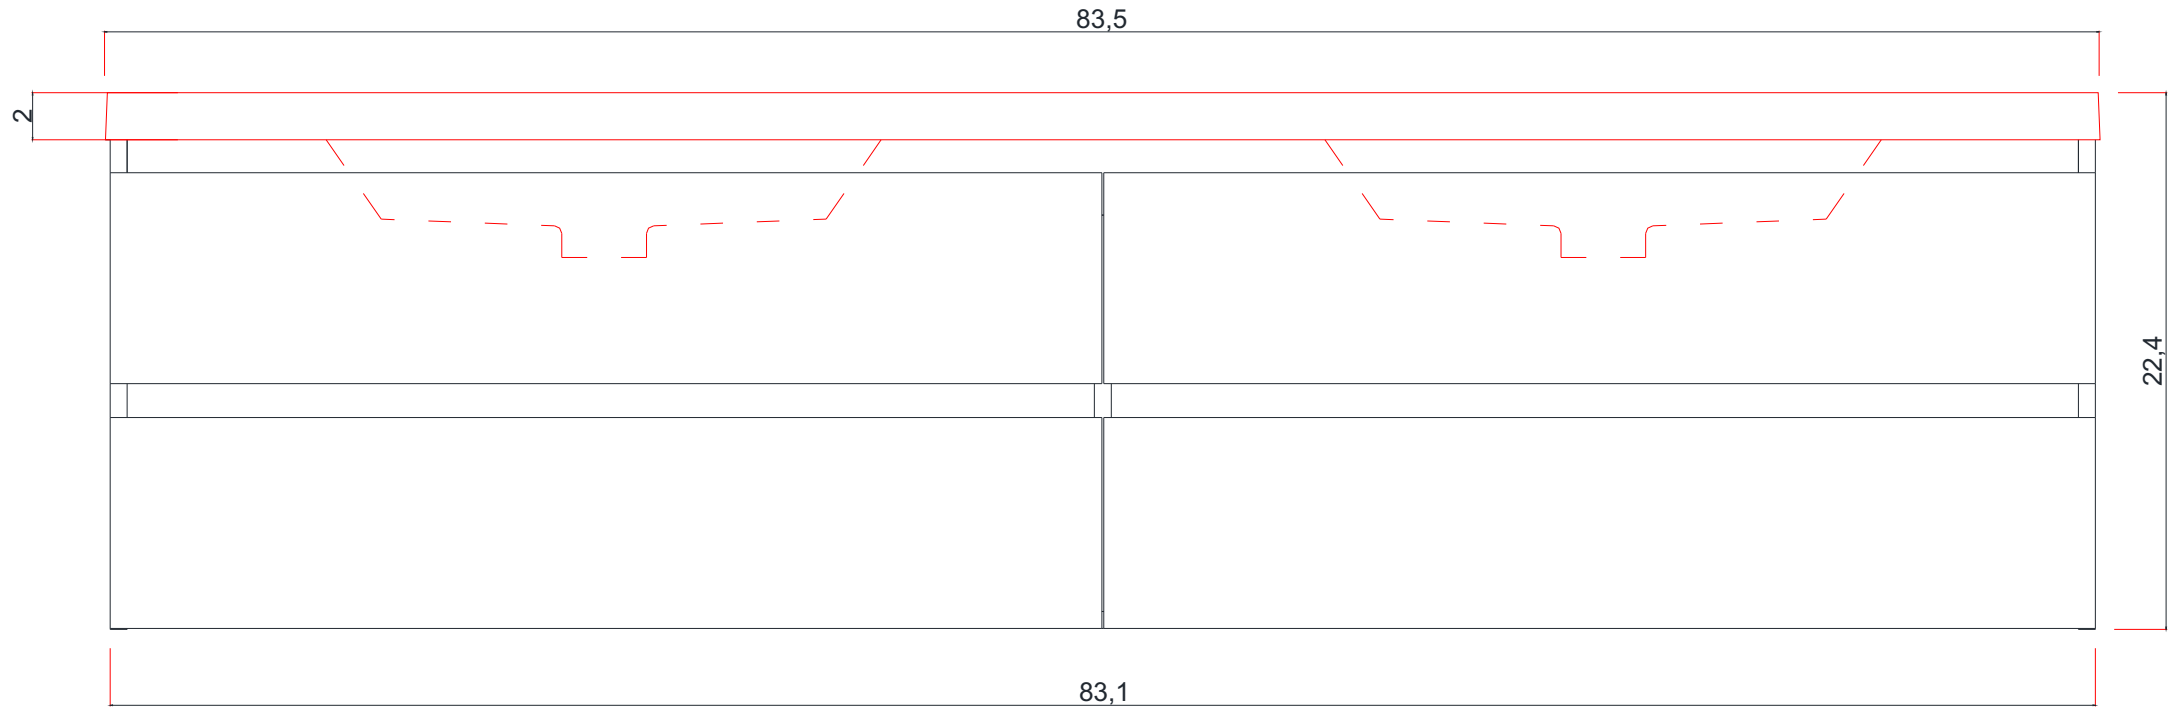

84"

PATERNO COLLECTION

FRONT VIEW

Vanity Base

AB-MOF84D

84"

PATERNO COLLECTION

FRONT VIEW

Vanity With Top

AB-MOF84D

PATERNO COLLECTION

TOP VIEW

B-B SECTION

Vanity Base

AB-MOF84D

PATERNO COLLECTION

SIDE VIEW

Vanity With Top

A - A SECTION

A-A KESİTİ

Vanity Base

AB-MOF84D

PATERNO COLLECTION

TOP VIEW