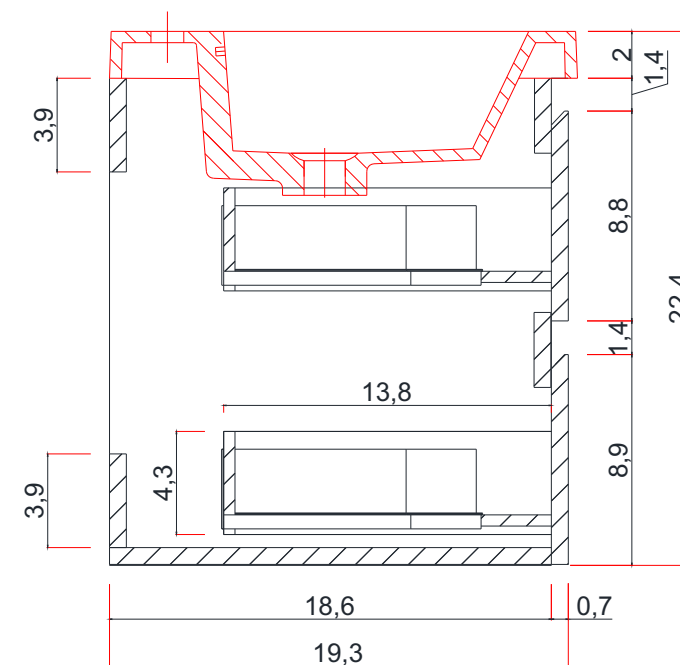

84"

PATERNO COLLECTION

FRONT VIEW

Vanity Base

AB-MOF84D

84"

PATERNO COLLECTION

FRONT VIEW

Vanity With Top

AB-MOF84D

PATERNO COLLECTION

TOP VIEW

B-B SECTION

Vanity Base

AB-MOF84D

PATERNO COLLECTION

SIDE VIEW

Vanity With Top

A - A SECTION

A-A KESİTİ

Vanity Base

AB-MOF84D

PATERNO COLLECTION

TOP VIEW