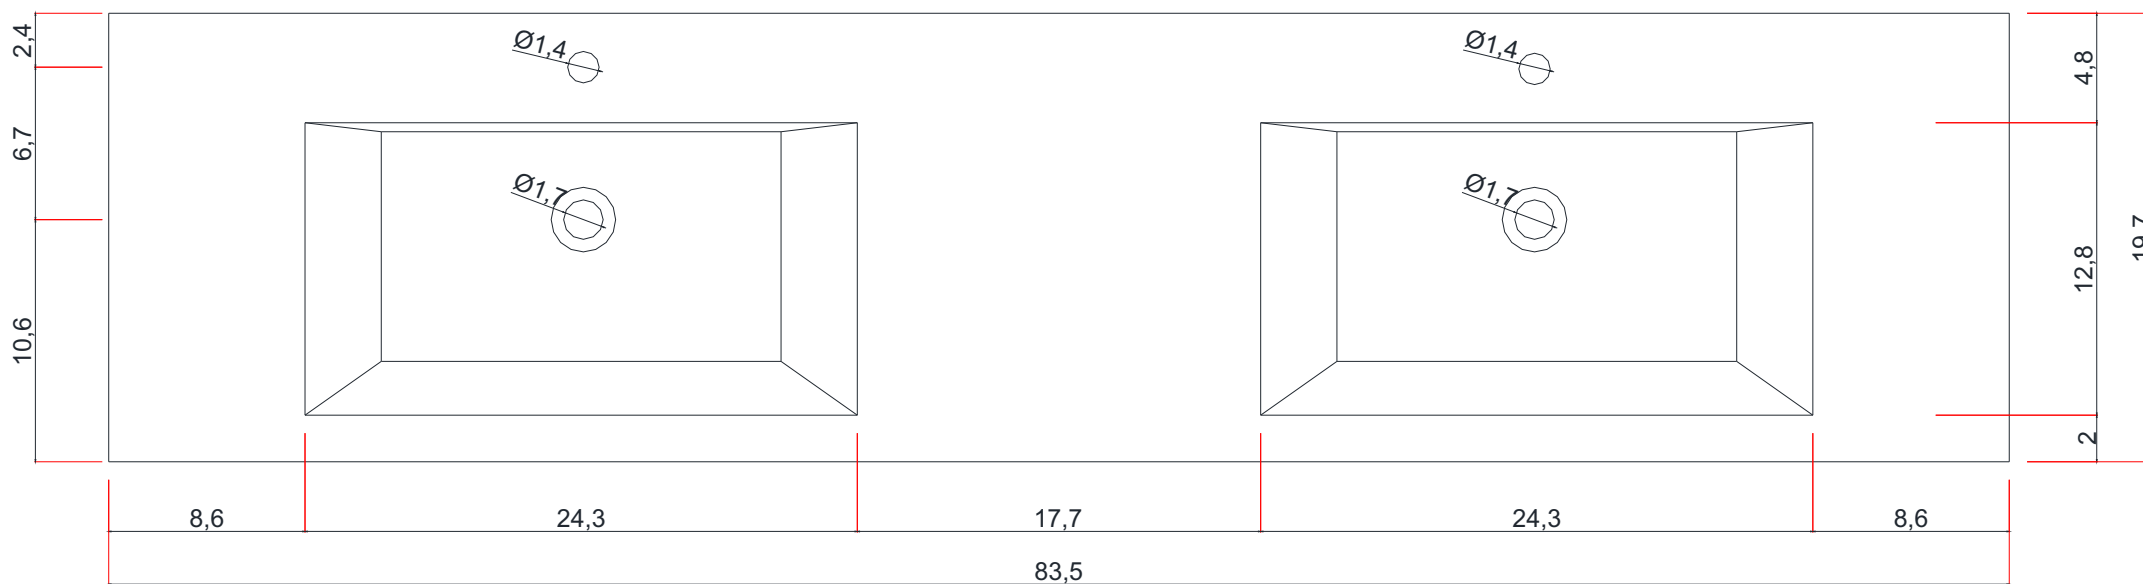

SIDE VIEW

Vanity With Top

A - A SECTION

A-A KESİTİ

Vanity Base

AB-MOF84D

PATERNO COLLECTION

TOP VIEW