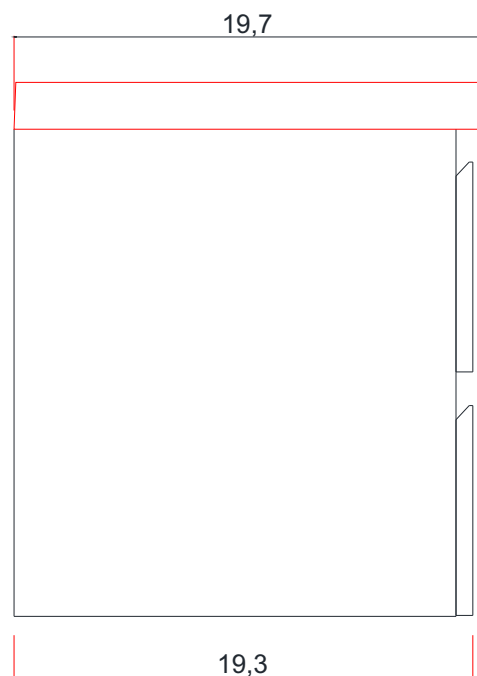

PATERNO COLLECTION

SIDE VIEW

Vanity With Top