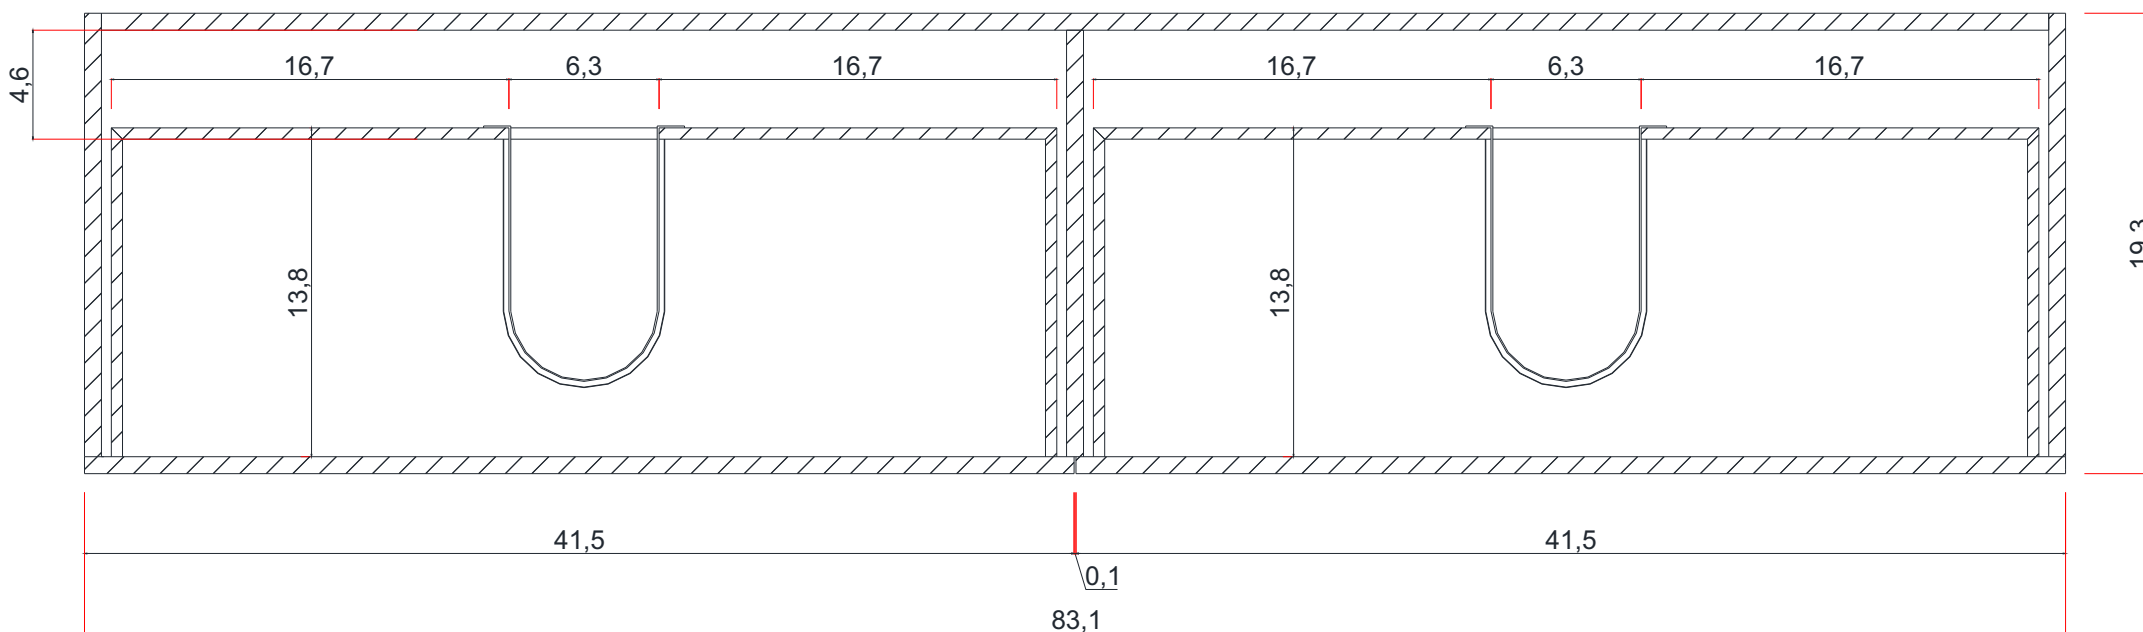

84"

PATERNO COLLECTION

FRONT VIEW

Vanity Base

AB-MOF84D

84"

PATERNO COLLECTION

FRONT VIEW

Vanity With Top

AB-MOF84D

PATERNO COLLECTION

TOP VIEW

B-B SECTION

Vanity Base

AB-MOF84D

PATERNO COLLECTION

SIDE VIEW

Vanity With Top

A - A SECTION

A-A KESİTİ

Vanity Base

AB-MOF84D

PATERNO COLLECTION

TOP VIEW