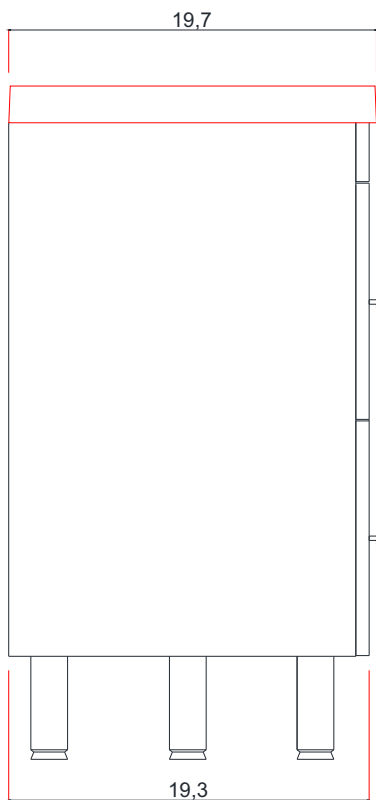

RIPLEY COLLECTION

AT-8042

RIPLEY COLLECTION

FRONT VIEW

Vanity With Top

AT-8042

RIPLEY COLLECTION

TOP WIEV C - C SECTION

C-C KESİTİ

Vanity Base

AT-8042

RIPLEY COLLECTION

SIDE VIEW

Vanity With Top

A - A SECTION

A-A KESİTİ
Vanity Base

B - B SECTION

B-B KESİTİ
Vanity Base

RIPLEY COLLECTION

TOP VIEW

Vanity Top With Sink

AT-8042