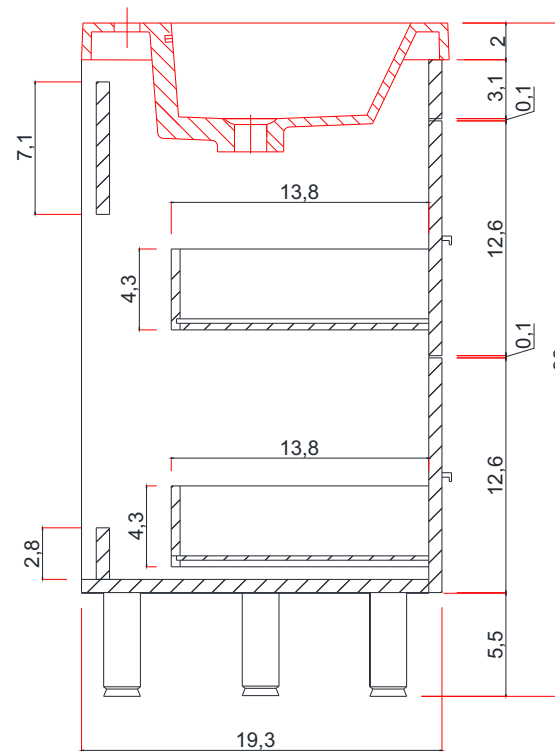

RIPLEY COLLECTION

AT-8042

RIPLEY COLLECTION

FRONT VIEW

Vanity With Top

AT-8042

RIPLEY COLLECTION

TOP WIEV C - C SECTION

C-C KESİTİ

Vanity Base

AT-8042

RIPLEY COLLECTION

SIDE VIEW

Vanity With Top

A - A SECTION

A-A KESİTİ
Vanity Base

B - B SECTION

B-B KESİTİ
Vanity Base

RIPLEY COLLECTION

TOP VIEW

Vanity Top With Sink

AT-8042