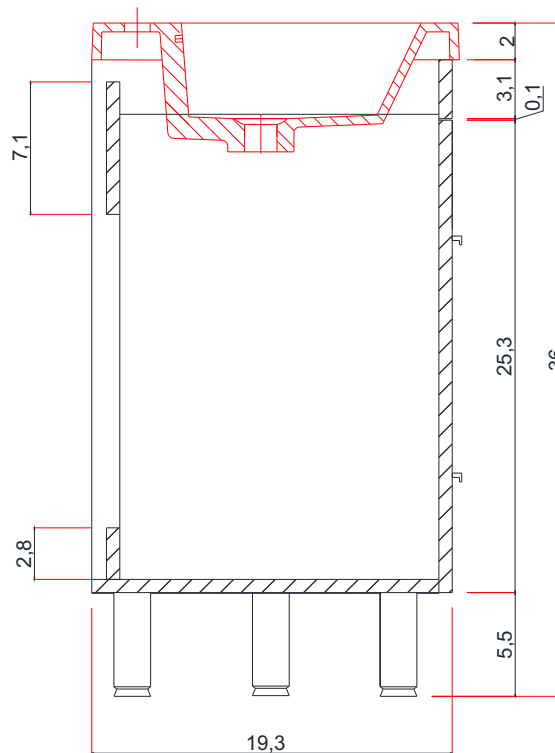

RIPLEY COLLECTION

AT-8042

RIPLEY COLLECTION

FRONT VIEW

Vanity With Top

AT-8042

RIPLEY COLLECTION

TOP WIEV C - C SECTION

C-C KESİTİ

Vanity Base

AT-8042

RIPLEY COLLECTION

SIDE VIEW

Vanity With Top

A - A SECTION

A-A KESİTİ
Vanity Base

B - B SECTION

B-B KESİTİ
Vanity Base

RIPLEY COLLECTION

TOP VIEW

Vanity Top With Sink

AT-8042