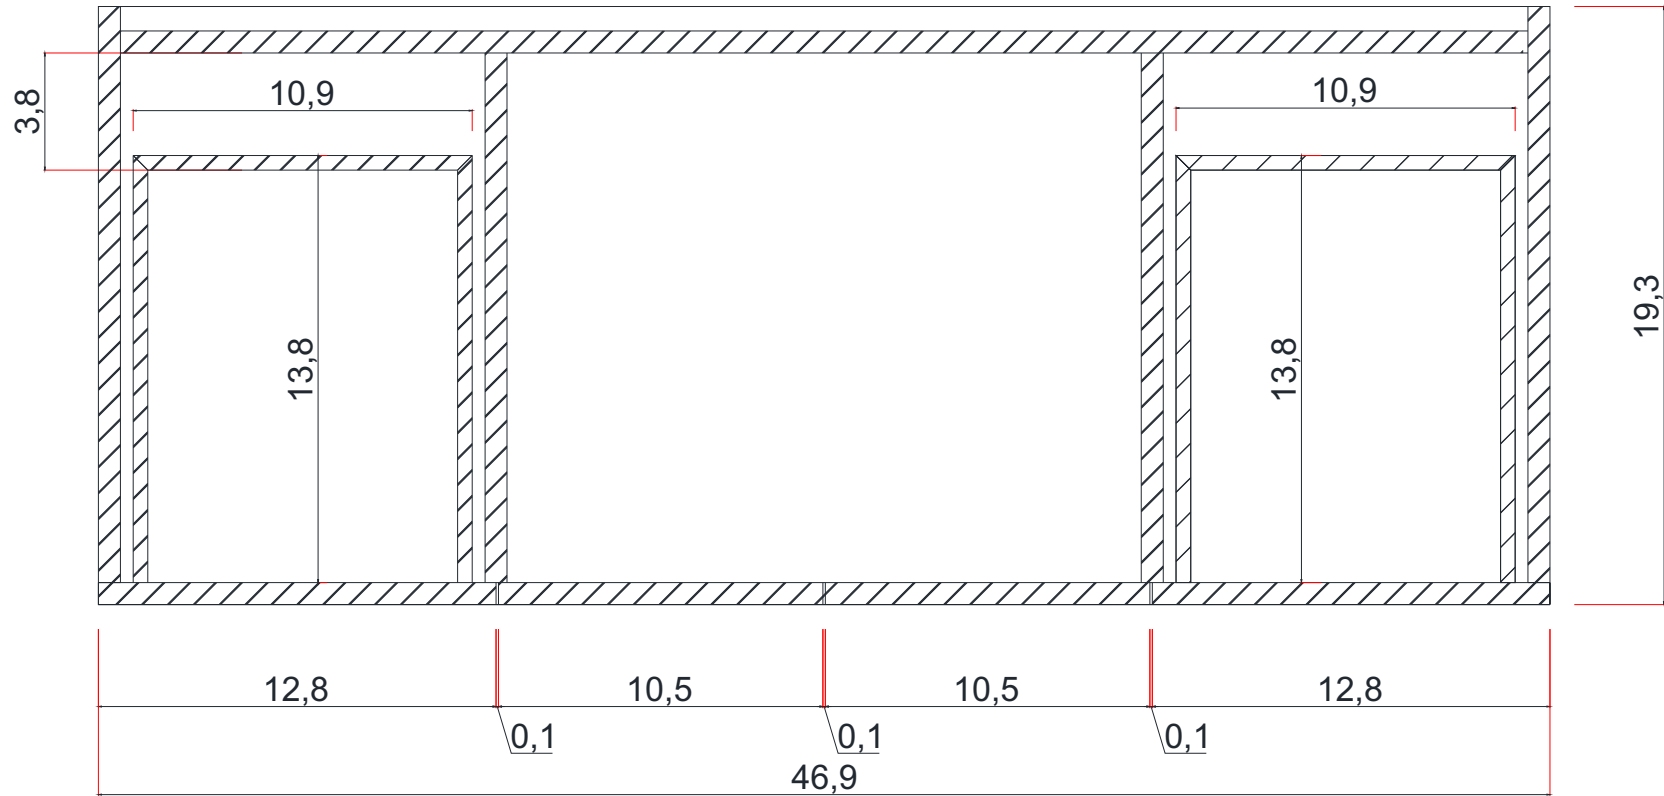

RIPLEY COLLECTION

AT-8042

RIPLEY COLLECTION

FRONT VIEW

Vanity With Top

AT-8042

RIPLEY COLLECTION

TOP WIEV C - C SECTION

C-C KESİTİ

Vanity Base

AT-8042

RIPLEY COLLECTION

SIDE VIEW

Vanity With Top

A - A SECTION

A-A KESİTİ
Vanity Base

B - B SECTION

B-B KESİTİ
Vanity Base

RIPLEY COLLECTION

TOP VIEW

Vanity Top With Sink

AT-8042