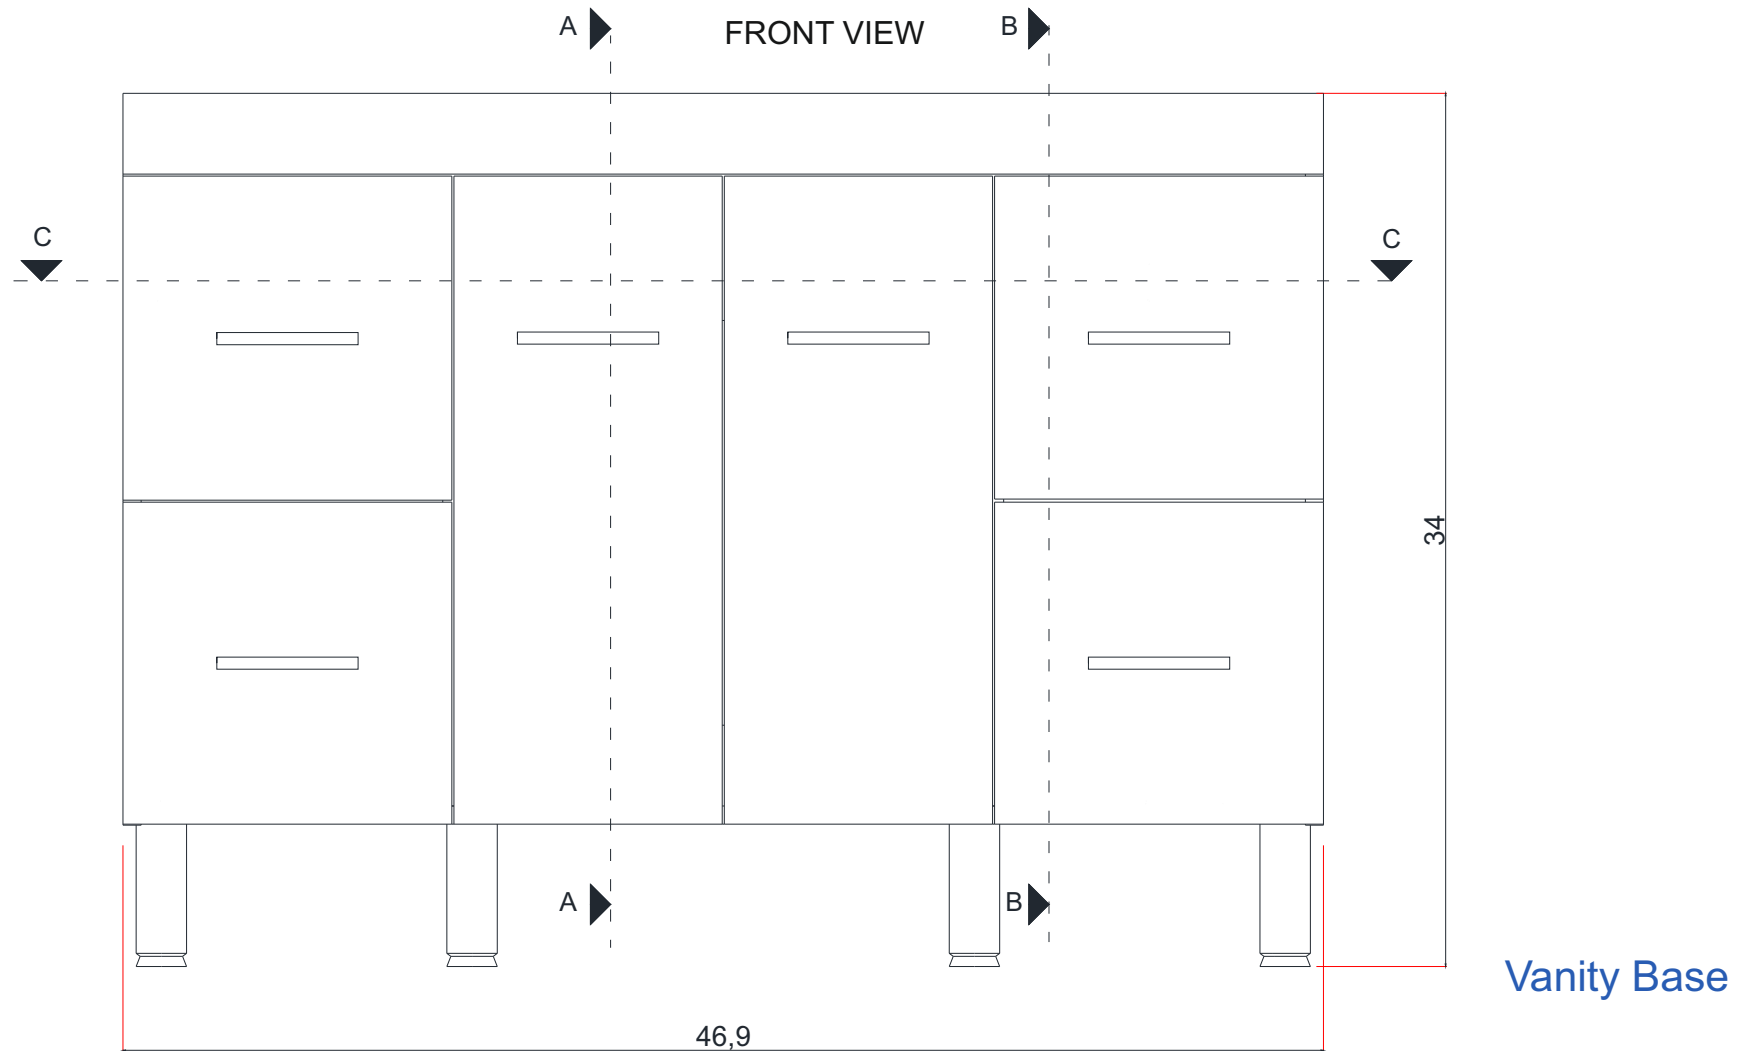

RIPLEY COLLECTION

AT-8042

RIPLEY COLLECTION

FRONT VIEW

Vanity With Top

AT-8042

RIPLEY COLLECTION

TOP WIEV C - C SECTION

C-C KESİTİ

Vanity Base

AT-8042

RIPLEY COLLECTION

SIDE VIEW

Vanity With Top

A - A SECTION

A-A KESİTİ
Vanity Base

B - B SECTION

B-B KESİTİ
Vanity Base

RIPLEY COLLECTION

TOP VIEW

Vanity Top With Sink

AT-8042