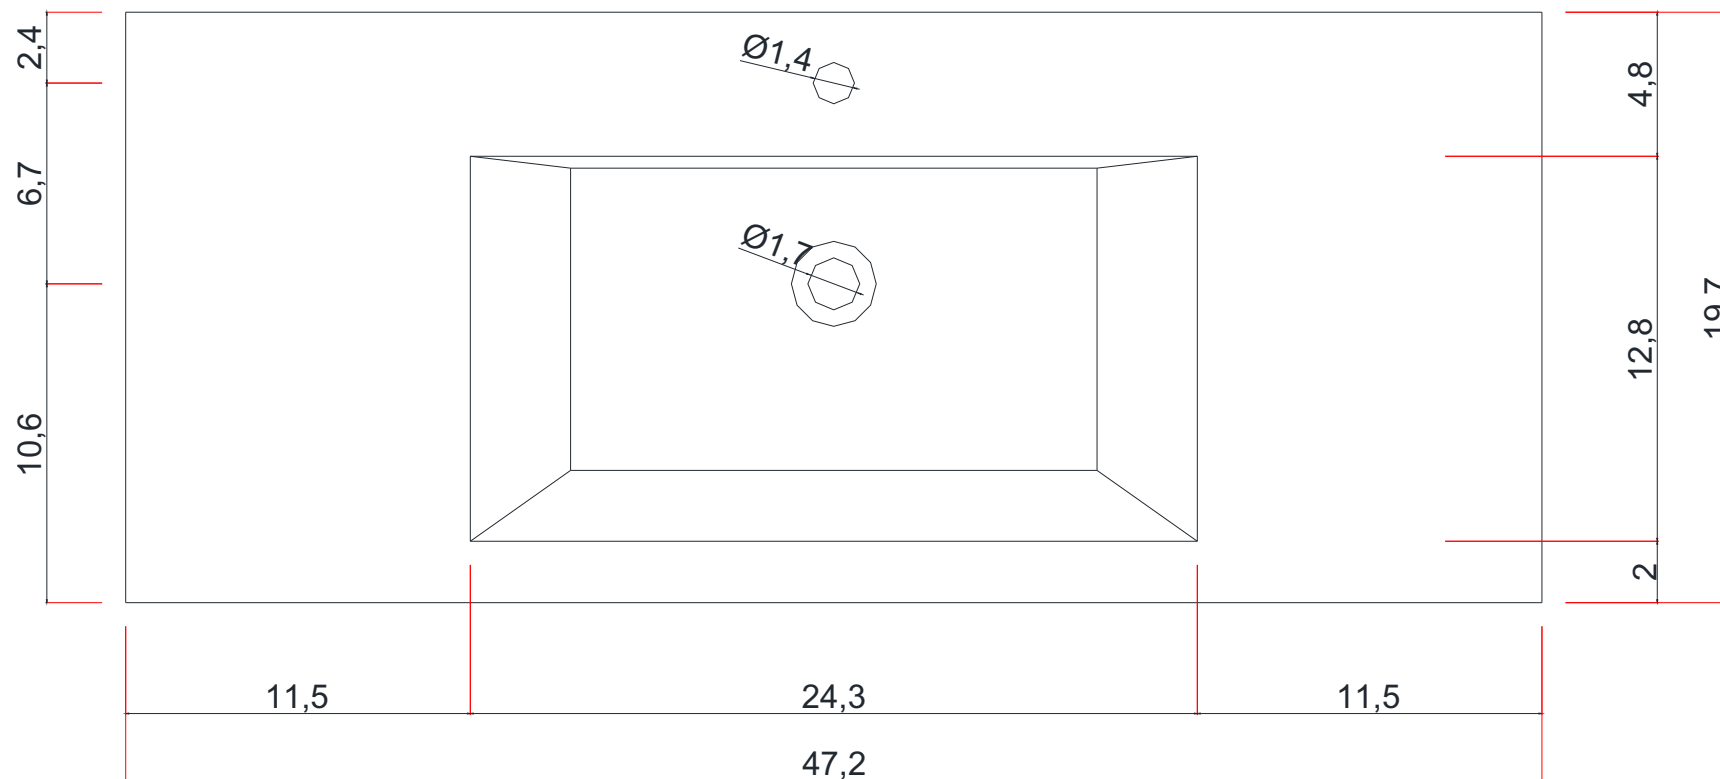

RIPLEY COLLECTION

AT-8042

RIPLEY COLLECTION

FRONT VIEW

Vanity With Top

AT-8042

RIPLEY COLLECTION

TOP WIEV C - C SECTION

C-C KESİTİ

Vanity Base

AT-8042

RIPLEY COLLECTION

SIDE VIEW

Vanity With Top

A - A SECTION

A-A KESİTİ
Vanity Base

B - B SECTION

B-B KESİTİ
Vanity Base

RIPLEY COLLECTION

TOP VIEW

Vanity Top With Sink

AT-8042