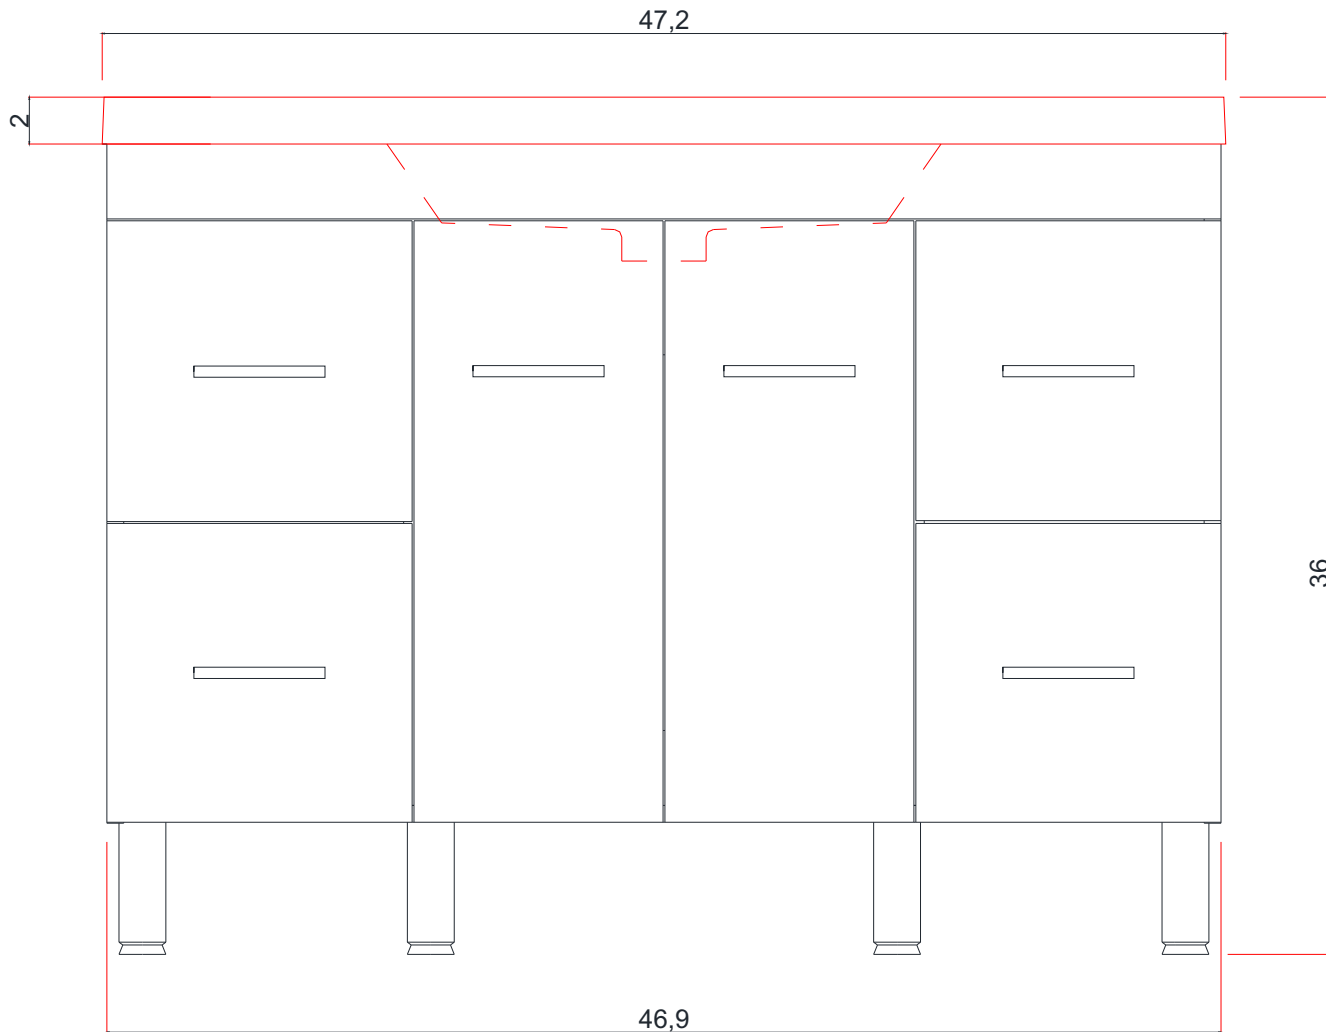

RIPLEY COLLECTION

AT-8042

RIPLEY COLLECTION

FRONT VIEW

Vanity With Top

AT-8042

RIPLEY COLLECTION

TOP WIEV C - C SECTION

C-C KESİTİ

Vanity Base

AT-8042

RIPLEY COLLECTION

SIDE VIEW

Vanity With Top

A - A SECTION

A-A KESİTİ
Vanity Base

B - B SECTION

B-B KESİTİ
Vanity Base

RIPLEY COLLECTION

TOP VIEW

Vanity Top With Sink

AT-8042