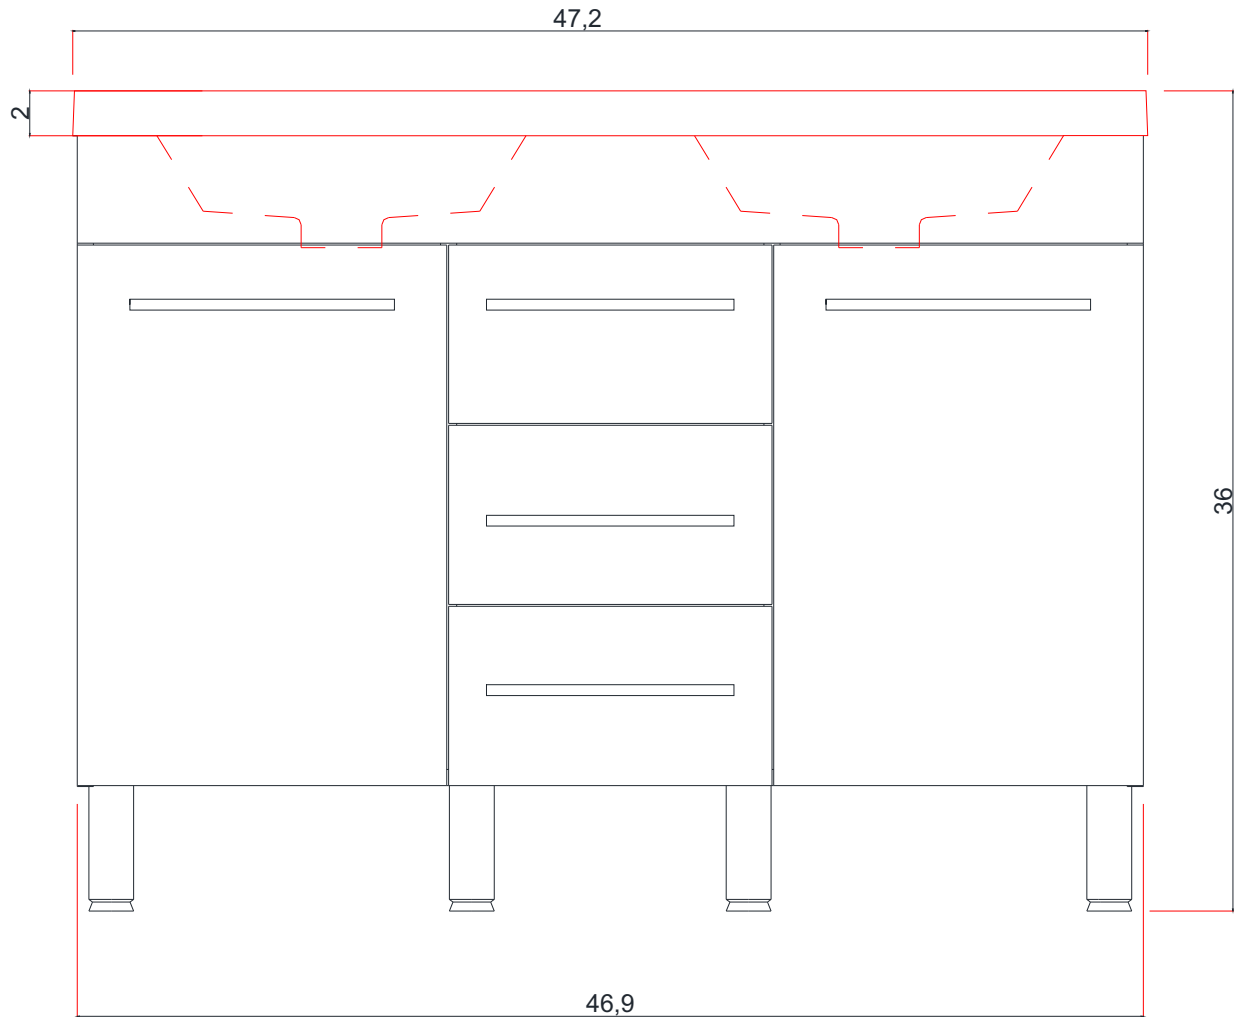

RIPLEY COLLECTION

Vanity Base

AT-8048

RIPLEY COLLECTION

FRONT VIEW

Vanity With Top

AT-8048

RIPLEY COLLECTION

TOP WIEV C - C SECTION

C-C KESİTİ

Vanity Base

AT-8048

RIPLEY COLLECTION

SIDE VIEW

Vanity With Top

A - A SECTION

A-A KESİTİ
Vanity Base

B - B SECTION

B-B KESİTİ
Vanity Base

AT-8048

RIPLEY COLLECTION

TOP VIEW

Vanity Top With Sink

AT-8048