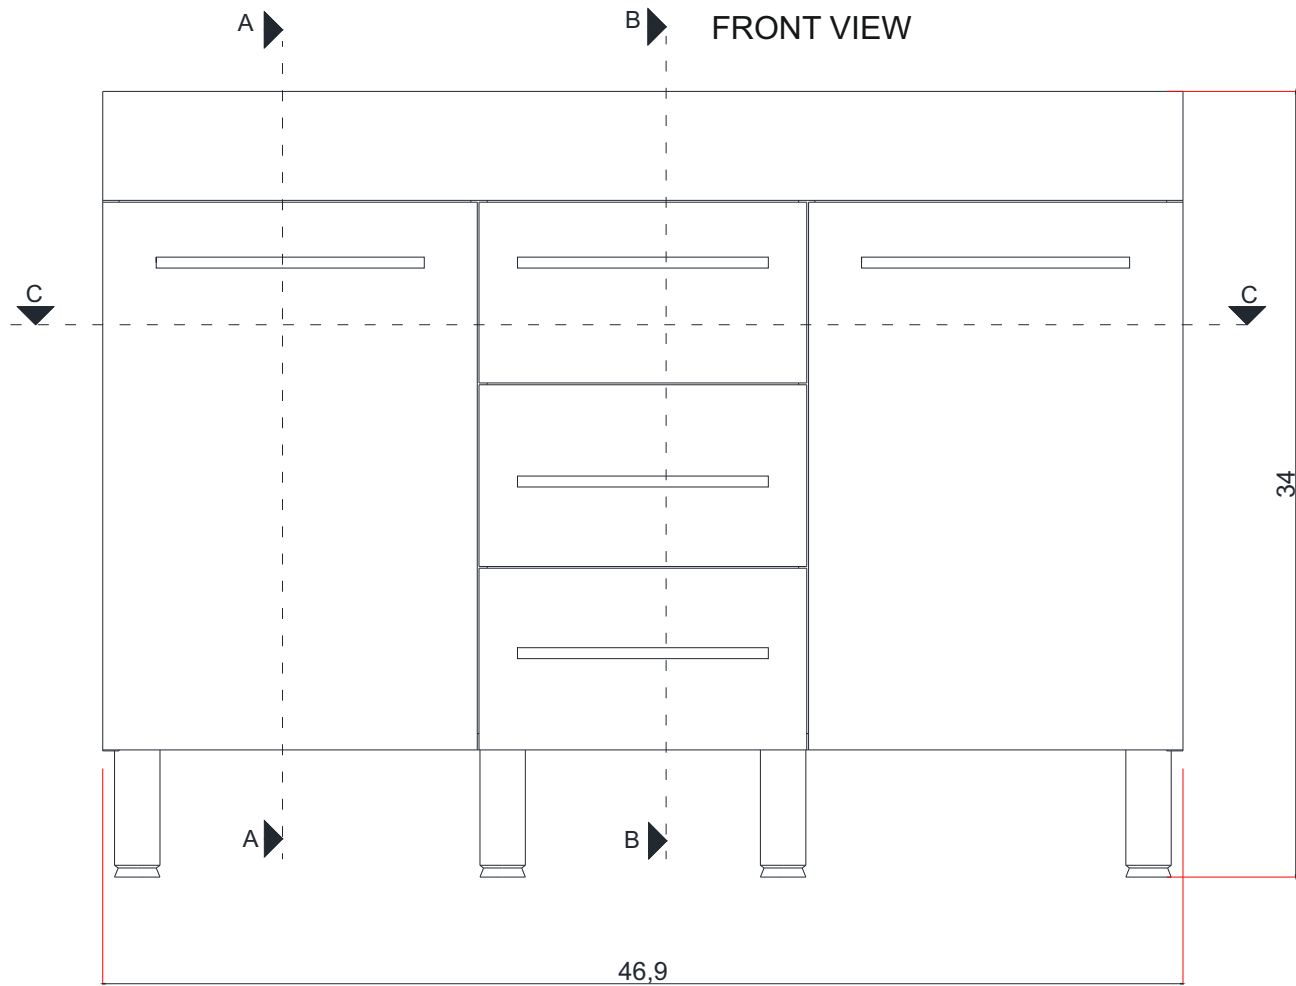

RIPLEY COLLECTION

Vanity Base

AT-8048

RIPLEY COLLECTION

FRONT VIEW

Vanity With Top

AT-8048

RIPLEY COLLECTION

TOP WIEV C - C SECTION

C-C KESİTİ

Vanity Base

AT-8048

RIPLEY COLLECTION

SIDE VIEW

Vanity With Top

A - A SECTION

A-A KESİTİ
Vanity Base

B - B SECTION

B-B KESİTİ
Vanity Base

AT-8048

RIPLEY COLLECTION

TOP VIEW

Vanity Top With Sink

AT-8048