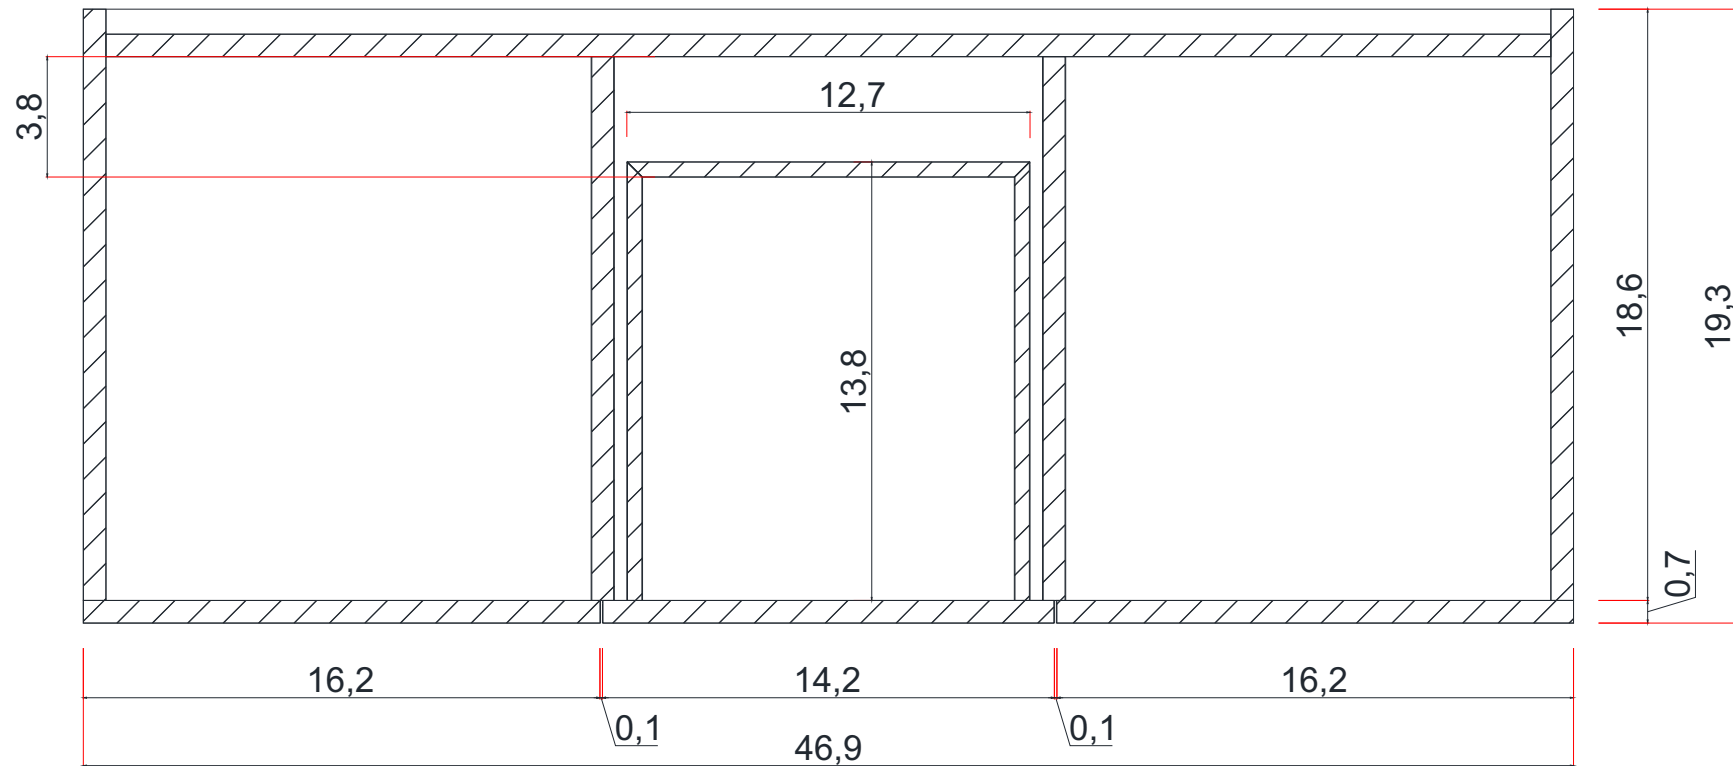

RIPLEY COLLECTION

Vanity Base

AT-8048

RIPLEY COLLECTION

FRONT VIEW

Vanity With Top

AT-8048

RIPLEY COLLECTION

TOP WIEV C - C SECTION

C-C KESİTİ

Vanity Base

AT-8048

RIPLEY COLLECTION

SIDE VIEW

Vanity With Top

A - A SECTION

A-A KESİTİ
Vanity Base

B - B SECTION

B-B KESİTİ
Vanity Base

AT-8048

RIPLEY COLLECTION

TOP VIEW

Vanity Top With Sink

AT-8048