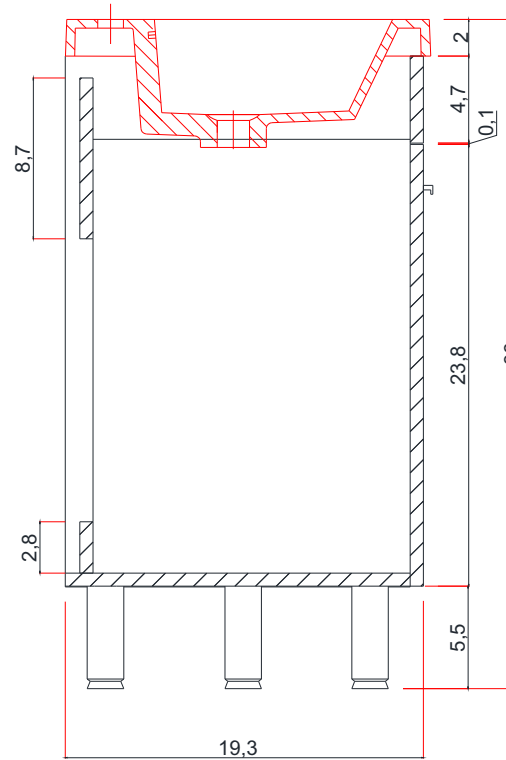

RIPLEY COLLECTION

Vanity Base

AT-8048

RIPLEY COLLECTION

FRONT VIEW

Vanity With Top

AT-8048

RIPLEY COLLECTION

TOP WIEV C - C SECTION

C-C KESİTİ

Vanity Base

AT-8048

RIPLEY COLLECTION

SIDE VIEW

Vanity With Top

A - A SECTION

A-A KESİTİ
Vanity Base

B - B SECTION

B-B KESİTİ
Vanity Base

AT-8048

RIPLEY COLLECTION

TOP VIEW

Vanity Top With Sink

AT-8048