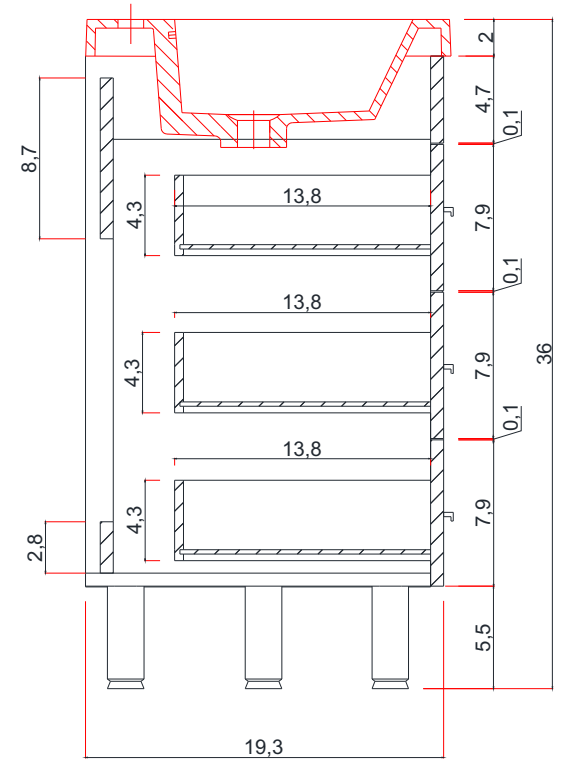

TOP WIEV C - C SECTION

C-C KESİTİ

Vanity Base

AT-8048

RIPLEY COLLECTION

SIDE VIEW

Vanity With Top

A - A SECTION

A-A KESİTİ
Vanity Base

B - B SECTION

B-B KESİTİ
Vanity Base

AT-8048

RIPLEY COLLECTION

TOP VIEW

Vanity Top With Sink

AT-8048