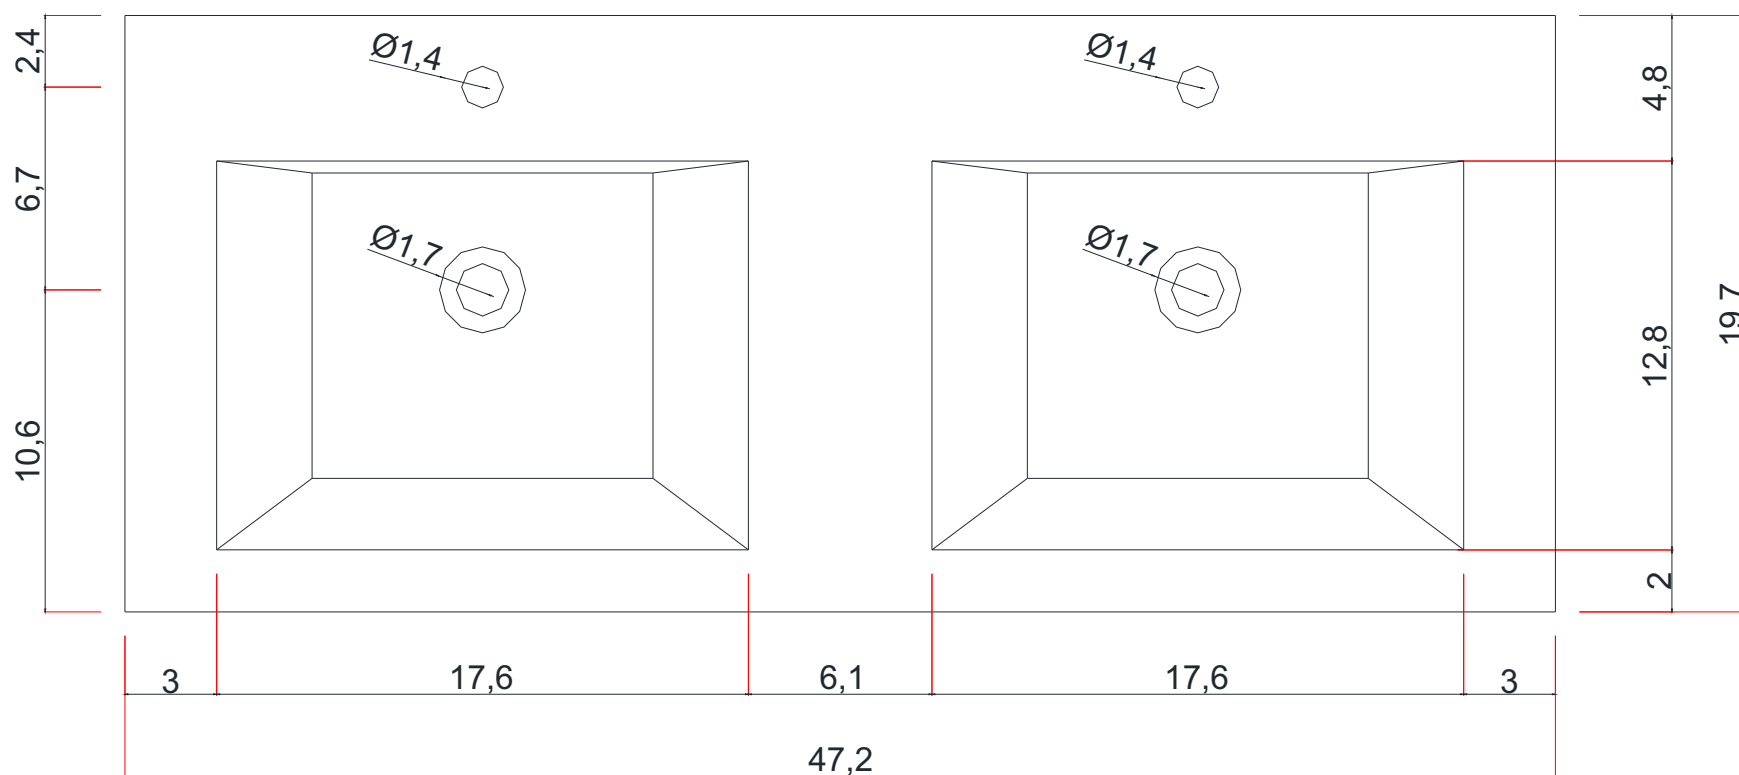

A-A KESİTİ
Vanity Base

B - B SECTION

B-B KESİTİ
Vanity Base

AT-8048

RIPLEY COLLECTION

TOP VIEW

Vanity Top With Sink

AT-8048