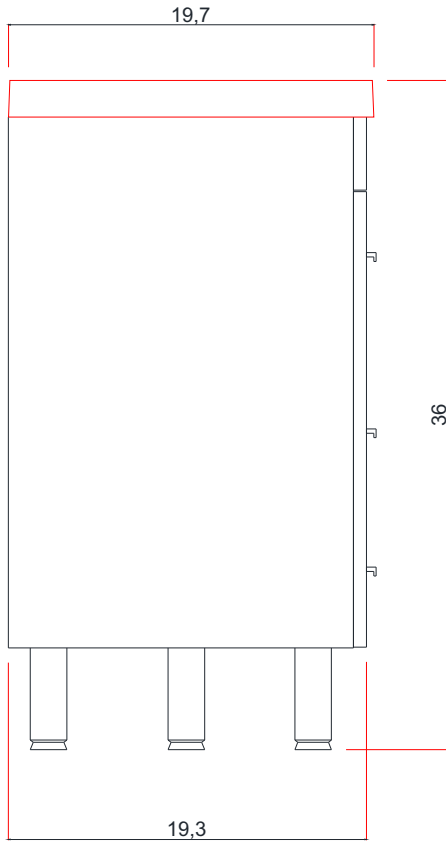

RIPLEY COLLECTION

Vanity Base

AT-8048

RIPLEY COLLECTION

FRONT VIEW

Vanity With Top

AT-8048

RIPLEY COLLECTION

TOP WIEV C - C SECTION

C-C KESİTİ

Vanity Base

AT-8048

RIPLEY COLLECTION

SIDE VIEW

Vanity With Top

A - A SECTION

A-A KESİTİ
Vanity Base

B - B SECTION

B-B KESİTİ
Vanity Base

AT-8048

RIPLEY COLLECTION

TOP VIEW

Vanity Top With Sink

AT-8048