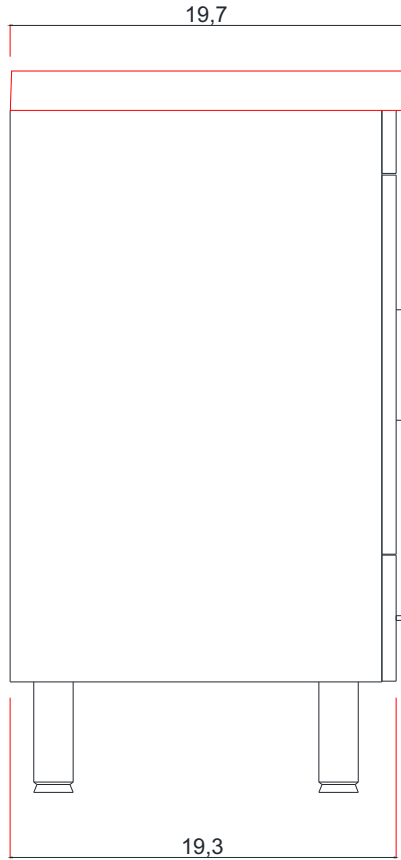

# RIPLEY COLLECTION

SIDE VIEW

Vanity With Top

A - A SECTION

A-A KESİTİ  
Vanity Base

B - B SECTION

B-B KESİTİ  
Vanity Base

AT-8050