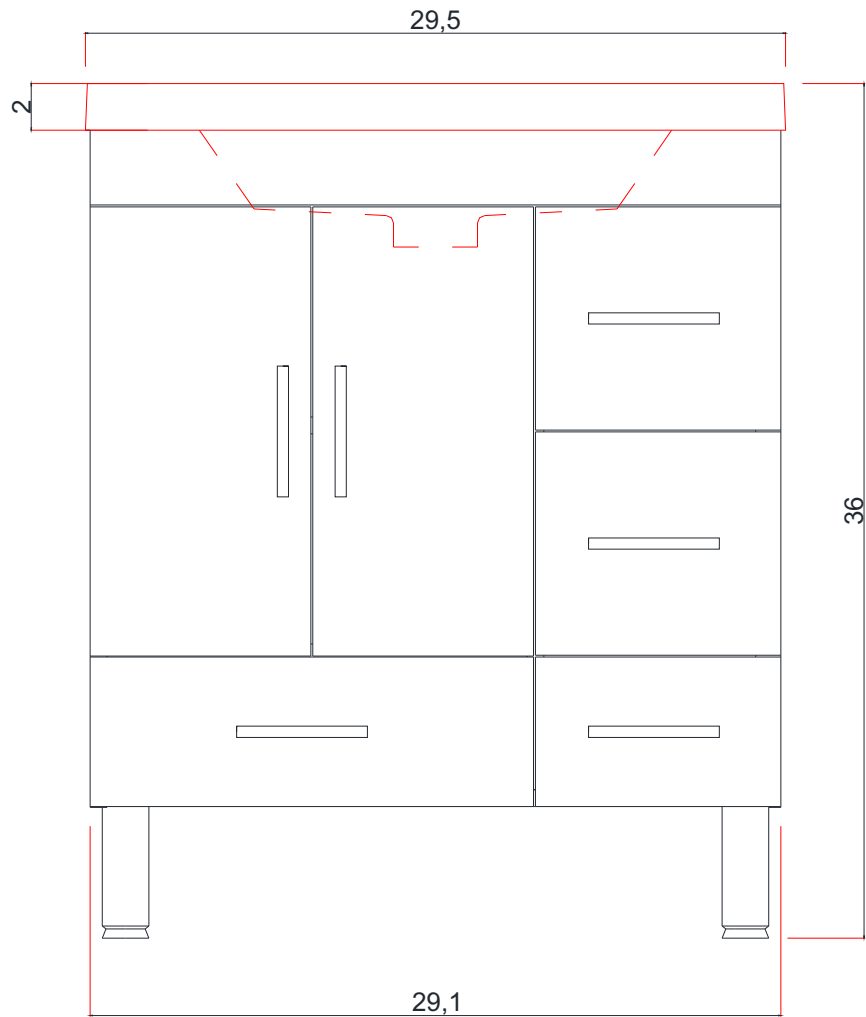

# RIPLEY COLLECTION

FRONT VIEW

Vanity With Top

AT-8050

## RIPLEY COLLECTION

TOP WIEV C - C SECTION

C-C KESİTİ

Vanity Base

AT-8050

# RIPLEY COLLECTION

SIDE VIEW

Vanity With Top

A - A SECTION

A-A KESİTİ  
Vanity Base

B - B SECTION

B-B KESİTİ  
Vanity Base

AT-8050

## RIPLEY COLLECTION

TOP VIEW

Vanity Top With Sink

AT-8050