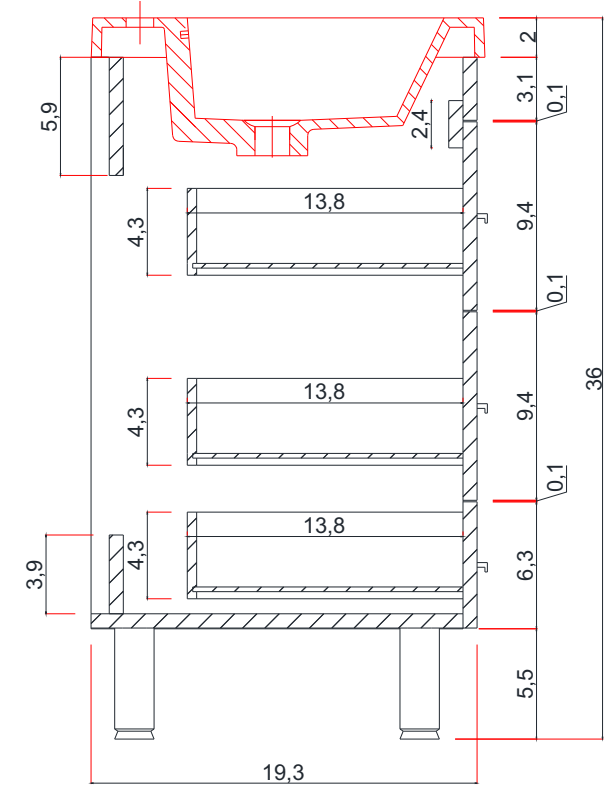

# RIPLEY COLLECTION

SIDE VIEW

Vanity With Top

A - A SECTION

A-A KESİTİ  
Vanity Base

B - B SECTION

B-B KESİTİ  
Vanity Base

AT-8050