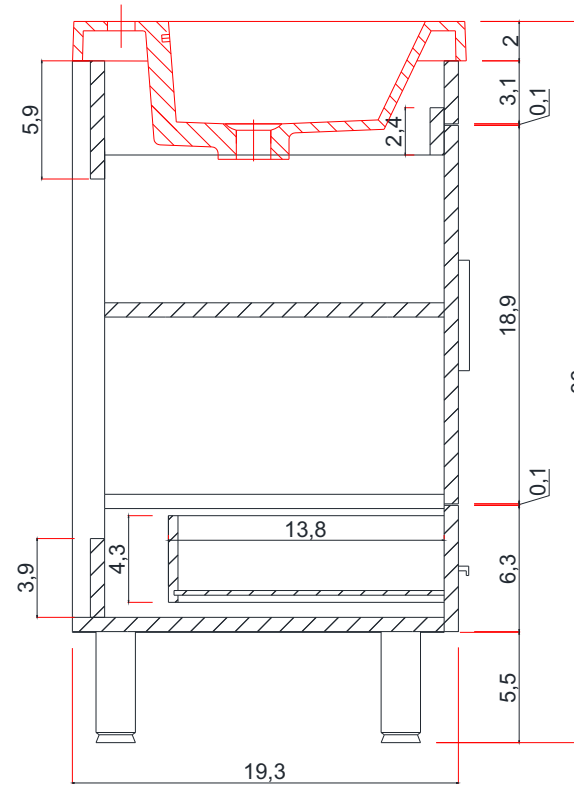

# RIPLEY COLLECTION

SIDE VIEW

Vanity With Top

A - A SECTION

A-A KESİTİ  
Vanity Base

B - B SECTION

B-B KESİTİ  
Vanity Base

AT-8050