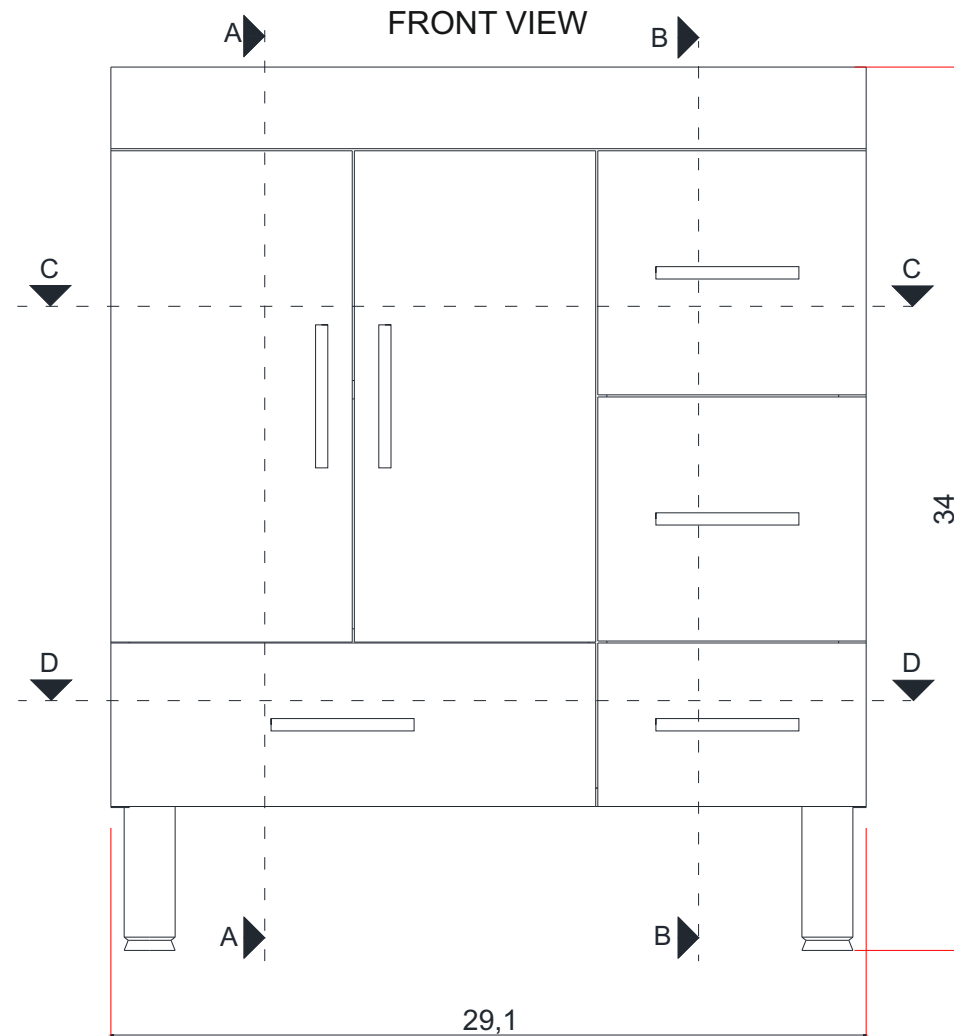

RIPLEY COLLECTION

AT-8050