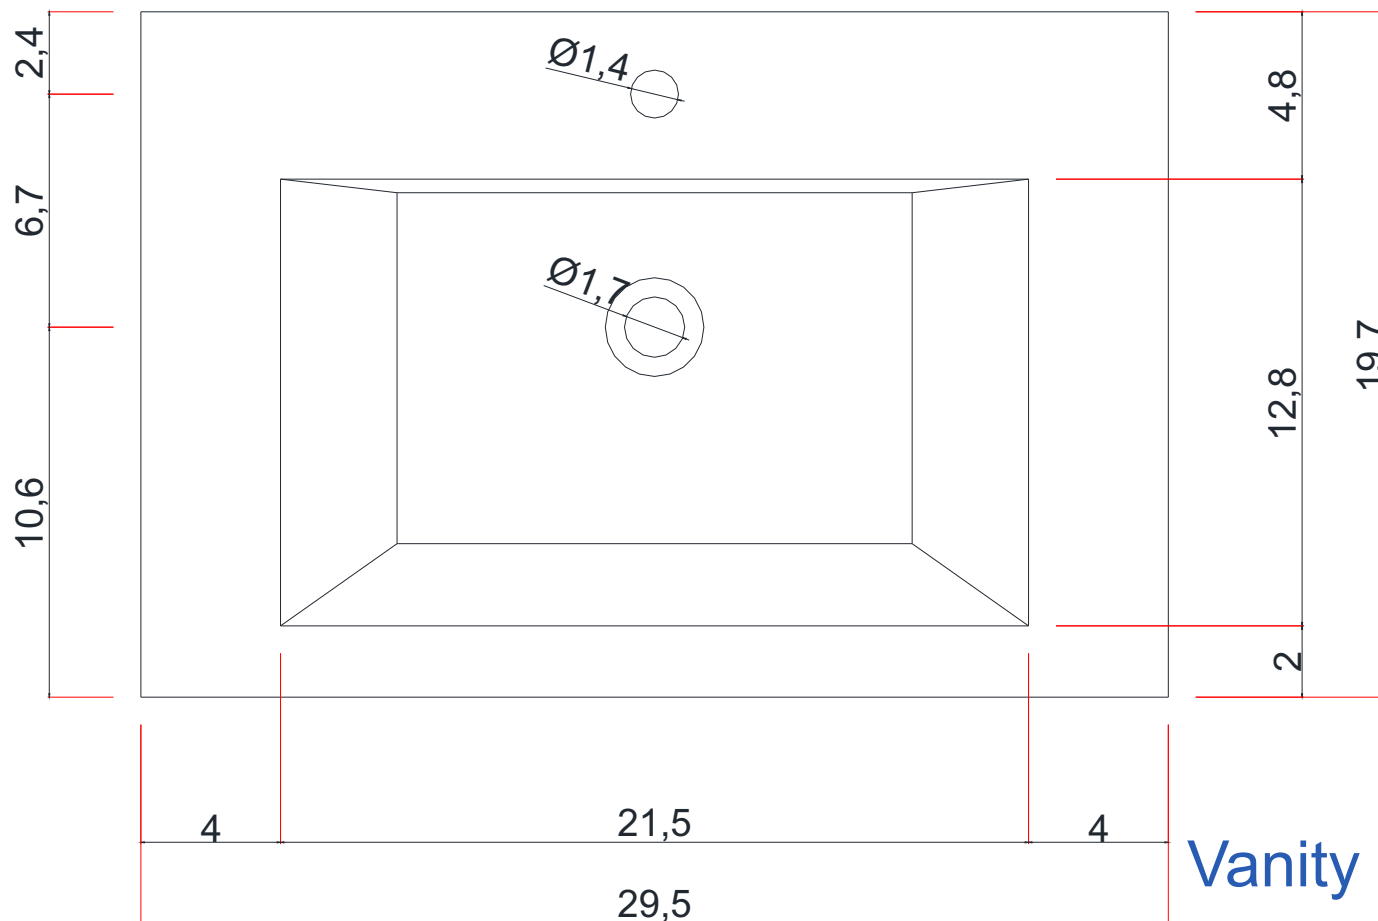

# RIPLEY COLLECTION

SIDE VIEW

Vanity With Top

A - A SECTION

A-A KESİTİ  
Vanity Base

B - B SECTION

B-B KESİTİ  
Vanity Base

AT-8050

## RIPLEY COLLECTION

TOP VIEW

Vanity Top With Sink

AT-8050