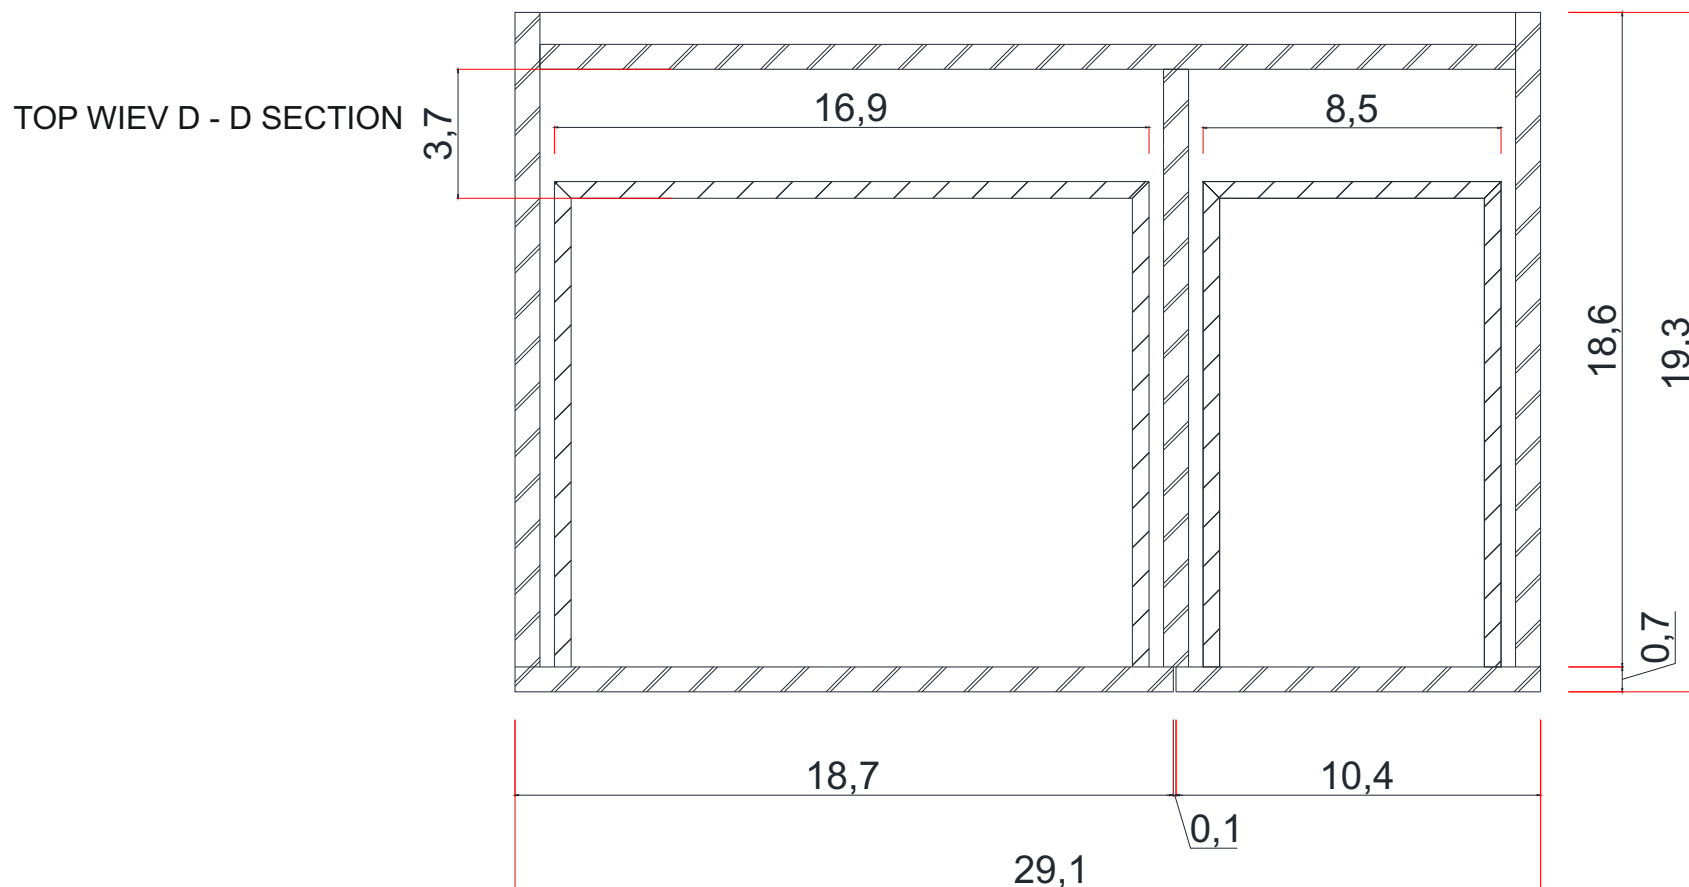

RIPLEY COLLECTION

D-D KESİTİ

Vanity Base

AT-8050