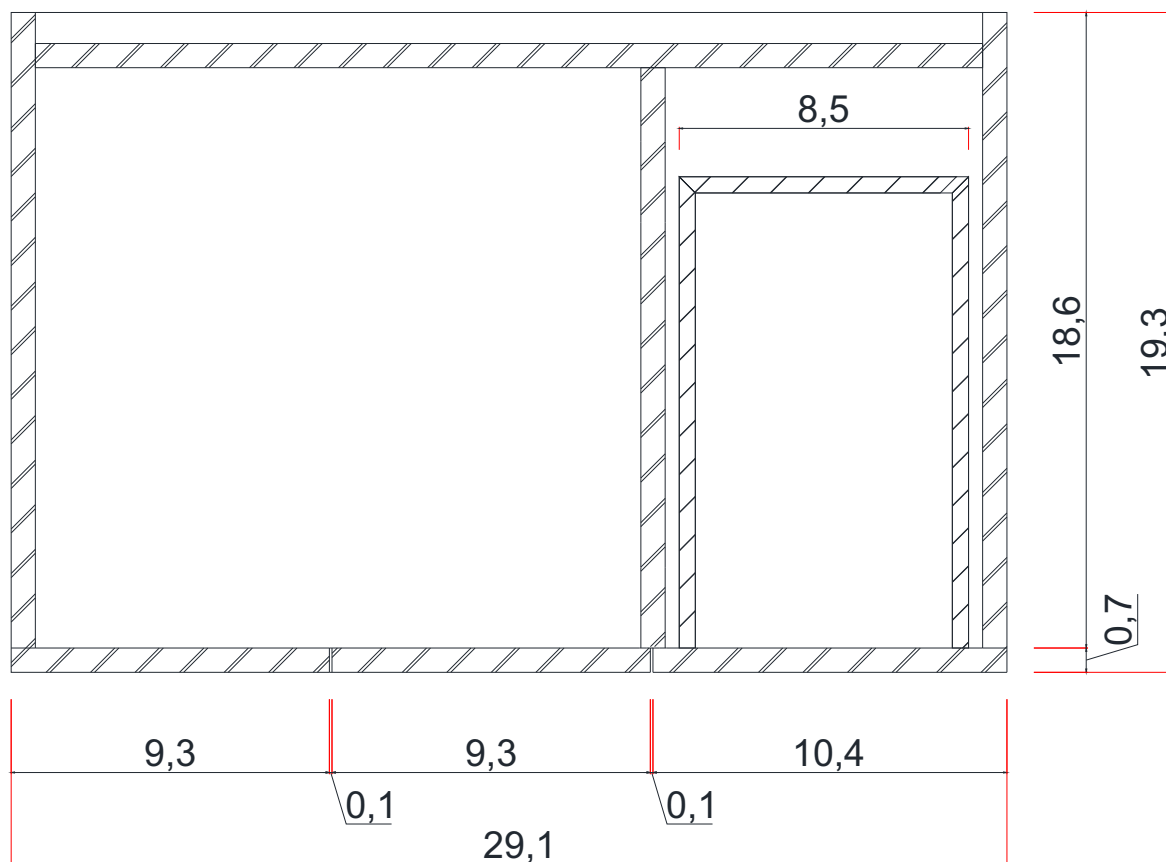

RIPLEY COLLECTION

TOP WIEV C - C SECTION

C-C KESİTİ

Vanity Base

AT-8050